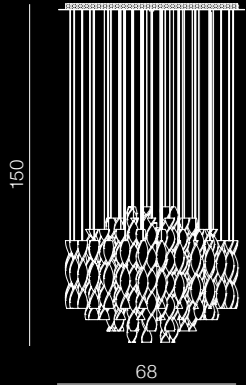

Fly

14

Fly

AZ1697

(chrome)  
G9 8x MAX 40W  
metal

Delta

15

1 CHROME

2 OXIDE WHITE

3 OXIDE BLACK

4 OXIDE COPPER

Delta

- 1 AZ1691 (chrome)
- 2 AZ1692 (oxide white)
- 3 AZ1693 (oxide black)
- 4 AZ1694 (oxide copper)

G9 9x MAX 40W  
aluminium