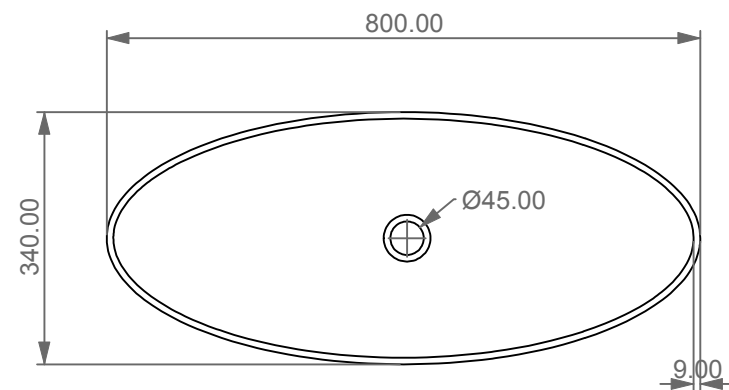

Lavabo Like cm 80 bordo fino.
Like Washbasin cm 80 edge up.

FRONT

LEFT

TOP

SECTION

Designation Lavabo Like cm 80 bordo fino. Like Washbasin cm 80 edge up.	
Scale 1:10	
cod. LKLAVFSBF80	

This drawing including the respected data may neither be duplicated nor modified nor altered without the consent of GSG Ceramic Design. The use of the data/technical drawings take place at users own risk and under exclusion of any liability of GSG Ceramic Design. The dimensions are not binding; products are subject to changes. Measurement shown may be subjected to small variations or are indicative.

Guida all'installazione dei lavabi d'appoggio centro-piano.

Serie: EASY - ZENITH - LIKE - TOUCH - BOX - TIME - RING - FLUT

Installation guide for free standing countertop washbasins.

Series: EASY - ZENITH - LIKE - TOUCH - BOX - TIME - RING - FLUT