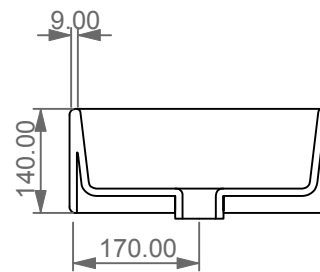

Lavabo Like cm 80 bordo fino.
Like Washbasin cm 80 edge up.

FRONT

LEFT

TOP

SECTION

Designation Lavabo Like cm 80 bordo fino. Like Washbasin cm 80 edge up.	
Scale 1:10	
cod. LKLAVFSBF80	

This drawing including the respected data may neither be duplicated nor modified nor altered without the consent of GSG Ceramic Design. The use of the data/technical drawings take place at users own risk and under exclusion of any liability of GSG Ceramic Design. The dimensions are not binding; products are subject to changes. Measurement shown may be subjected to small variations or are indicative.

Guida all'installazione dei lavabi d'appoggio centro-piano.

Serie: EASY - ZENITH - LIKE - TOUCH - BOX - TIME - RING - FLUT

Installation guide for free standing countertop washbasins.

Series: EASY - ZENITH - LIKE - TOUCH - BOX - TIME - RING - FLUT