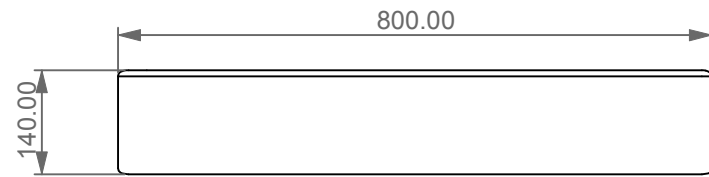

Lavabo Like cm 80 bordo fino.
Like Washbasin cm 80 edge up.

FRONT

LEFT

TOP

SECTION

Designation Lavabo Like cm 80 bordo fino. Like Washbasin cm 80 edge up.	
Scale 1:10	
cod. LKLAVFSBF80	

This drawing including the respected data may neither be duplicated nor modified nor altered without the consent of GSG Ceramic Design. The use of the data/technical drawings take place at users own risk and under exclusion of any liability of GSG Ceramic Design. The dimensions are not binding; products are subject to changes. Measurement shown may be subjected to small variations or are indicative.

Guida all'installazione dei lavabi d'appoggio centro-piano.

Serie: EASY - ZENITH - LIKE - TOUCH - BOX - TIME - RING - FLUT

Installation guide for free standing countertop washbasins.

Series: EASY - ZENITH - LIKE - TOUCH - BOX - TIME - RING - FLUT