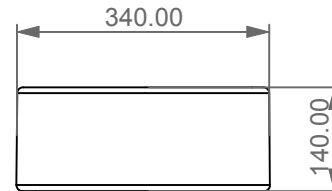

Lavabo Like cm 80 bordo fino.
Like Washbasin cm 80 edge up.

FRONT

LEFT

TOP

SECTION

Designation Lavabo Like cm 80 bordo fino. Like Washbasin cm 80 edge up.	
Scale 1:10	
cod. LKLAVFSBF80	

This drawing including the respected data may neither be duplicated nor modified nor altered without the consent of GSG Ceramic Design. The use of the data/technical drawings take place at users own risk and under exclusion of any liability of GSG Ceramic Design. The dimensions are not binding; products are subject to changes. Measurement shown may be subjected to small variations or are indicative.

Guida all'installazione dei lavabi d'appoggio centro-piano.

Serie: EASY - ZENITH - LIKE - TOUCH - BOX - TIME - RING - FLUT

Installation guide for free standing countertop washbasins.

Series: EASY - ZENITH - LIKE - TOUCH - BOX - TIME - RING - FLUT