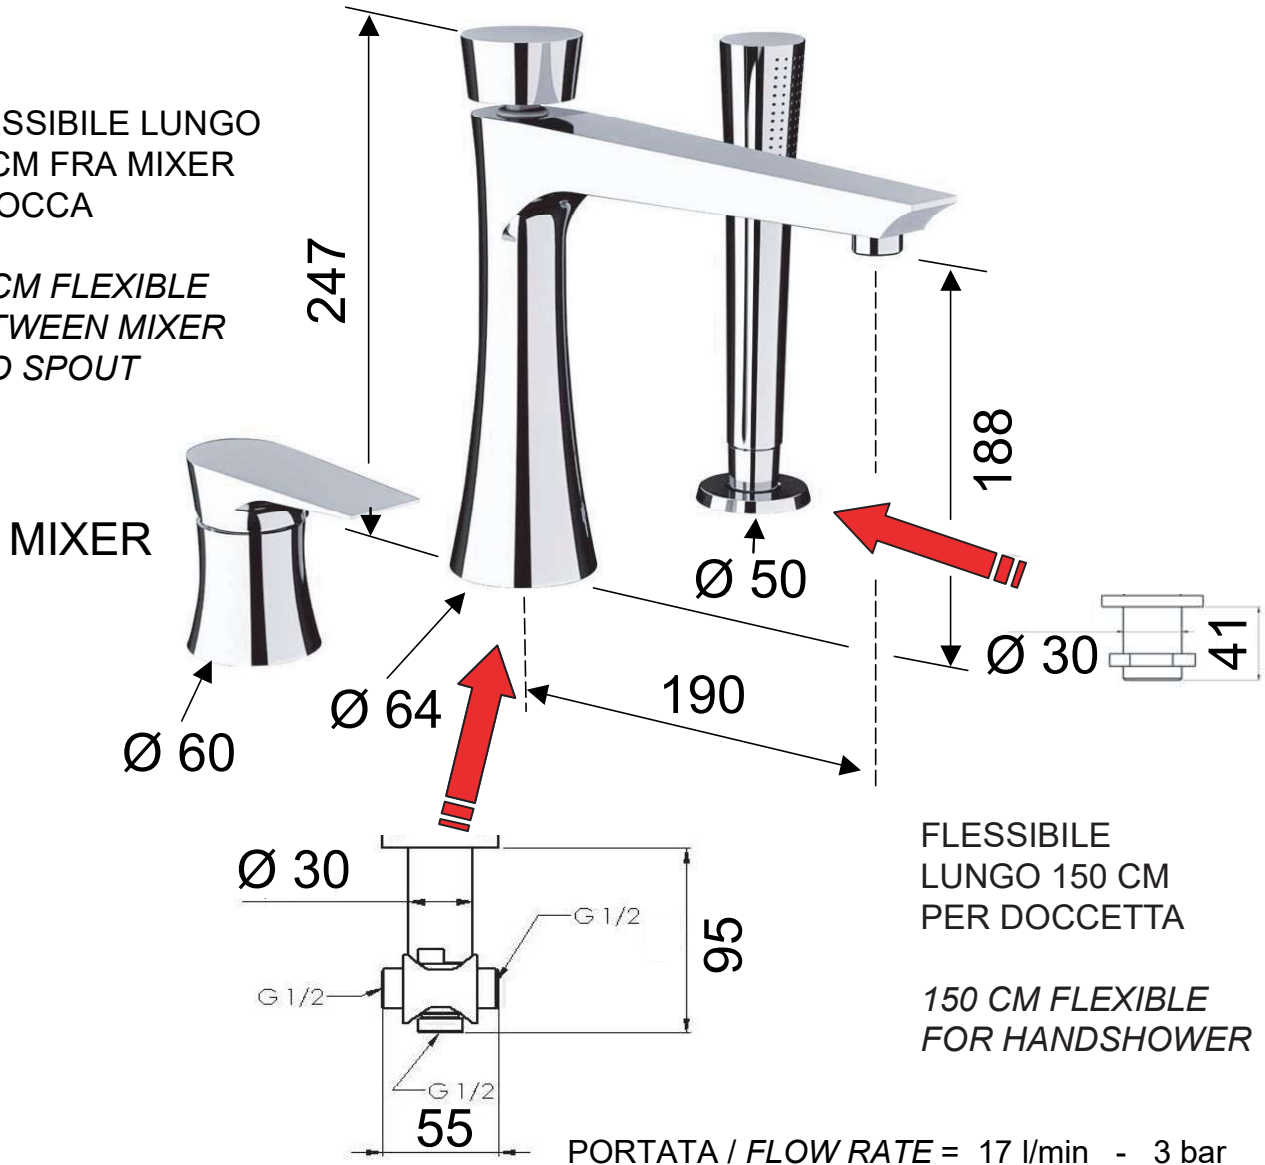

DANIEL

SCHEDA TECNICA TECHNICAL FEATURES

ART. COD.

DV691

FLESSIBILE LUNGO
35 CM FRA MIXER
E BOCCA

35 CM FLEXIBLE
BETWEEN MIXER
AND SPOUT

MATERIALI / MATERIALS

OTTONE CROMATO / CHROME PLATED BRASS

CROMATURA / CHROME PLATING

UNI EN 248