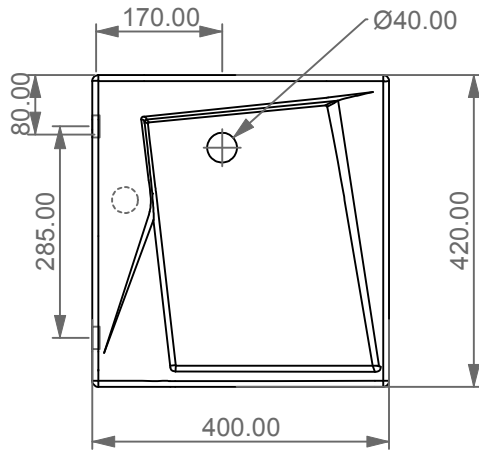

FRONT

LEFT

**GSG**  
CERAMIC DESIGN

Lavabo Oz cm 42 senza foro  
(monoforo su richiesta)  
Oz Washbasin cm 42 no hole  
(one hole on request)

TOP

SECTION

Designation  
Lavabo Oz cm 42 senza foro  
(monoforo su richiesta)  
Oz Washbasin cm 42 no hole  
(one hole on request)

**GSG**  
CERAMIC DESIGN

Scale  
1:10

cod. LAOZ42

This drawing including the respected data may neither be duplicated nor modified nor altered without the consent of GSG Ceramic Design. The use of the data/technical drawings take place at users own risk and under exclusion of any liability of GSG Ceramic Design. The dimensions are not binding; products are subject to changes. Measurement shown may be subjected to small variations or are indicative.