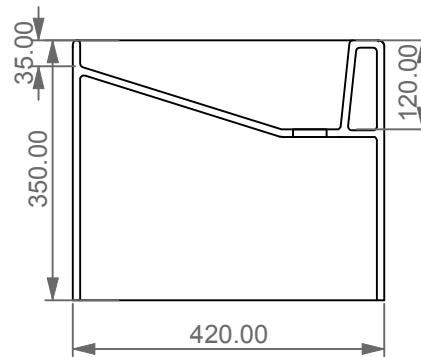

FRONT

LEFT

**GSG**  
CERAMIC DESIGN

Lavabo Oz cm 42 senza foro  
(monoforo su richiesta)  
Oz Washbasin cm 42 no hole  
(one hole on request)

TOP

SECTION

Designation  
Lavabo Oz cm 42 senza foro  
(monoforo su richiesta)  
Oz Washbasin cm 42 no hole  
(one hole on request)

**GSG**  
CERAMIC DESIGN

Scale  
1:10

cod. LAOZ42

This drawing including the respected data may neither be duplicated nor modified nor altered without the consent of GSG Ceramic Design. The use of the data/technical drawings take place at users own risk and under exclusion of any liability of GSG Ceramic Design. The dimensions are not binding; products are subject to changes. Measurement shown may be subjected to small variations or are indicative.