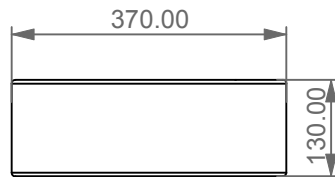

Lavabo Ring cm 37 monoforo  
 (senza foro su richiesta)  
 Ring Washbasin cm 37 one hole  
 (no hole on request)

FRONT

LEFT

TOP

SECTION

Designation  
 Lavabo Ring cm 37 monoforo  
 (senza foro su richiesta)  
 Ring Washbasin cm 37 one hole  
 (no hole on request)

Scale  
 1:10

cod. RILAV

This drawing including the respected data may neither be duplicated nor modified nor altered without the consent of GSG Ceramic Design. The use of the data/technical drawings take place at users own risk and under exclusion of any liability of GSG Ceramic Design. The dimensions are not binding; products are subject to changes. Measurement shown may be subjected to small variations or are indicative.