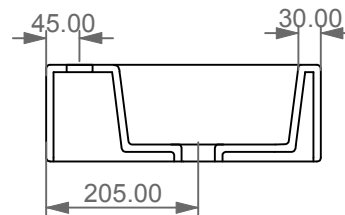

Lavabo Ring cm 37 monoforo  
 (senza foro su richiesta)  
 Ring Washbasin cm 37 one hole  
 (no hole on request)

FRONT

LEFT

TOP

SECTION

Designation  
 Lavabo Ring cm 37 monoforo  
 (senza foro su richiesta)  
 Ring Washbasin cm 37 one hole  
 (no hole on request)

Scale  
 1:10

cod. RILAV

This drawing including the respected data may neither be duplicated nor modified nor altered without the consent of GSG Ceramic Design. The use of the data/technical drawings take place at users own risk and under exclusion of any liability of GSG Ceramic Design. The dimensions are not binding; products are subject to changes. Measurement shown may be subjected to small variations or are indicative.

Guida all'installazione dei lavabi d'appoggio centro-piano.

Serie: EASY - ZENITH - LIKE - TOUCH - BOX - TIME - RING - FLUT

*Installation guide for free standing countertop washbasins.*

*Series: EASY - ZENITH - LIKE - TOUCH - BOX - TIME - RING - FLUT*