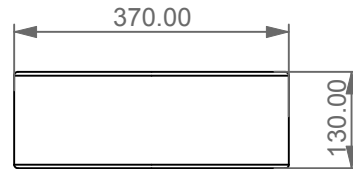

Lavabo Ring cm 37 monoforo  
 (senza foro su richiesta)  
 Ring Washbasin cm 37 one hole  
 (no hole on request)

FRONT

LEFT

TOP

SECTION

Designation  
 Lavabo Ring cm 37 monoforo  
 (senza foro su richiesta)  
 Ring Washbasin cm 37 one hole  
 (no hole on request)

Scale  
 1:10

cod. RILAV

This drawing including the respected data may neither be duplicated nor modified nor altered without the consent of GSG Ceramic Design. The use of the data/technical drawings take place at users own risk and under exclusion of any liability of GSG Ceramic Design. The dimensions are not binding; products are subject to changes. Measurement shown may be subjected to small variations or are indicative.