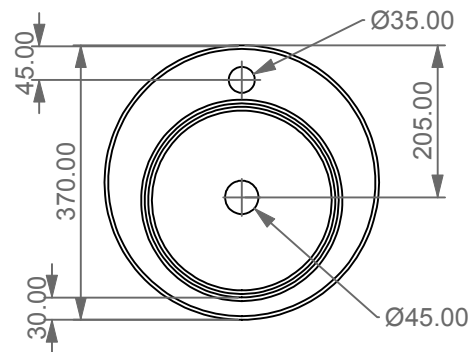

Lavabo Ring cm 37 monoforo  
 (senza foro su richiesta)  
 Ring Washbasin cm 37 one hole  
 (no hole on request)

FRONT

LEFT

TOP

SECTION

Designation  
 Lavabo Ring cm 37 monoforo  
 (senza foro su richiesta)  
 Ring Washbasin cm 37 one hole  
 (no hole on request)

Scale  
 1:10

cod. RILAV

This drawing including the respected data may neither be duplicated nor modified nor altered without the consent of GSG Ceramic Design. The use of the data/technical drawings take place at users own risk and under exclusion of any liability of GSG Ceramic Design. The dimensions are not binding; products are subject to changes. Measurement shown may be subjected to small variations or are indicative.

Guida all'installazione dei lavabi d'appoggio centro-piano.

Serie: EASY - ZENITH - LIKE - TOUCH - BOX - TIME - RING - FLUT

*Installation guide for free standing countertop washbasins.*

*Series: EASY - ZENITH - LIKE - TOUCH - BOX - TIME - RING - FLUT*