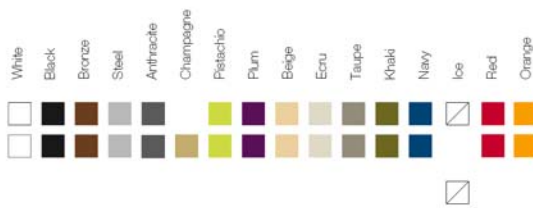

FINISHES ACABADOS

COLOURS COLORES

BASIC

LACQUERED / LACADO

LIGHT / LUZ, LED RGB,
LED RGB DMX, LED BATTERY BATERIA

TEJIDOS. TISSUS

NÁUTICA. NAUTIC

SILVERTEX.