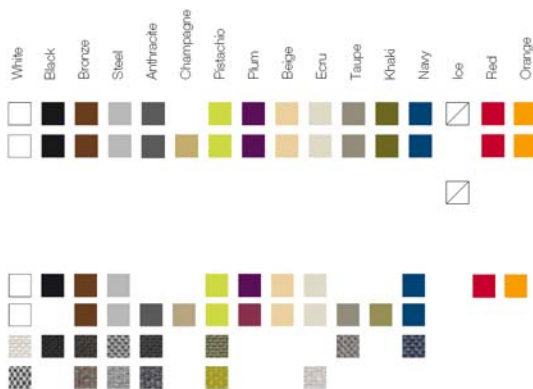

TEJIDOS. TISSUS

NÁUTICA. NAUTIC

SILVERTEX.

CREVIN

KINNASAND

Plug type available Tipo de enchufe disponible