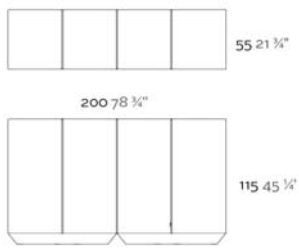

VELA Double Bar
VELA Barra 200

REFERENCE*	REFERENCIA*			
54082	54082F	54082W	54082L	54082E
54082X	54082C	56001B:	54082D	54082Y
54082Z				

ReferenceX, for example 0000A ReferenciaX, ejemplo 0000A.

* A: Basic R: Autorriego/ Self-Watering F: Lacado / Lacquered W: Luz / Light L: Led RGB D: Led RGB DMX Y: Led RGB Bateria / Battery B: Full White G: Glass

FINISHES ACABADOS

COLOURS COLORES

White	Black	Bronze	Steel	Antracite	Champagne	Pistachio	Flum	Beige	Ernu	Taupe	Khaki	Navy	Ice	Red	Orange
☐	☐	☐	☐	☐	☐	☐	☐	☐	☐	☐	☐	☐	☐	☐	☐

BASIC

LACQUERED / LACADO

LIGHT / LUZ, LED RGB, LED DMX, BATTERY BATERIA

SHELVES ESTANTES

HPL ☐

COUNTER TOP CUBRE

GLASS ☐

FULL WHITE Solid Surface / Superficie Sólida ☐

INOX Bar Barras ☐

Plug type available Tipo de enchufe disponible