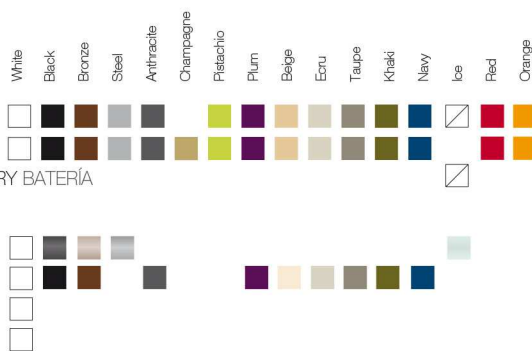

Type plug available Tipo de plug disponible