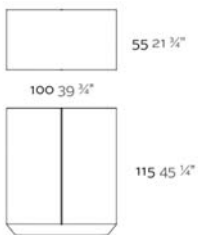

VELA Single Bar
VELA Barra 100

REFERENCE*

REFERENCIA*

54081	54081F	54081W	54081L	54081E
54081X	54081C	54081Z	54081D	54081Y
56001B				

ReferenceX, for example 0000A ReferenciaX, ejemplo 0000A.

* A: Basic R: Autorriego/ Self-Watering F: Lacado / Lacquered W: Luz / Light L: Led RGB D: Led RGB DMX Y: Led RGB Batería / Battery B: Full White G: Glass

FINISHES ACABADOS

COLOURS COLORES

BASIC

LACQUERED / LACADO

LIGHT / LUZ, LED RGB, LED DMX, BATTERY BATERÍA