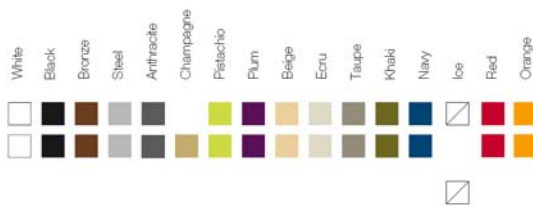

FINISHES ACABADOS

COLOURS COLORES

BASIC

LACQUERED / LACADO

LIGHT / LUZ, LED RGB,
LED RGB DMX, LED BATTERY BATERÍA

TEJIDOS. TISSUS

NÁUTICA. NAUTIC

SILVERTEX.