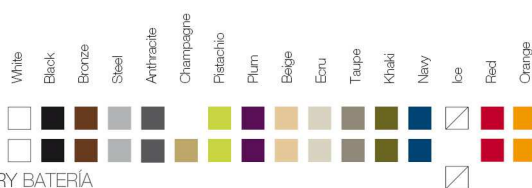

FINISHES ACABADOS

COLOURS COLORES

BASIC

LACQUERED / LACADO

LIGHT / LUZ, LED RGB, LED DMX, BATTERY BATERIA

FABRIC TEJIDOS

NAUTICAL NÁUTICA

SILVERTEX