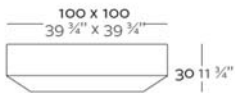

Продажа дизайнерской мебели,
света и аксессуаров
по всей России

8 (800) 500-70-36
hello@barcelonadesign.ru
www.barcelonadesign.ru

VELA MESA SOFA

DESCRIPTION DESCRIPTION

Made of polyethylene resin by rotational moulding. 100% Recyclable. Item suitable for indoor and outdoor use. Available in different finishes.

Fabricado con resina de polietileno mediante moldeo rotacional con doble pared 100% Reciclable. Apto para exterior e interior. Disponible en varios acabados.

WEIGHT PESO 18 Kg.

INCLUDES INCLUYE

Finished RGB Led: Remote control for light colour changes.

Acabado LED RGB: Mando a distancia para cambiar el color de la luz.

OPTIONS OPCIONES

Transparent cord with switch for indoor use (under request). Cover table in polyethylene or glass.

Posibilidad de cable transparente e interruptor solo para interior. Cubre mesa de polietileno o cristal templado de seguridad.

REFERENCE* REFERENCIA*

54030	54030F	54030W	54030L	54030C
54030P	54030D	54030Y		

ReferenceX, for example 0000A ReferenciaX, ejemplo 0000A.

* A: Basic R: Autorriego/ Self-Watering F: Lacado / Lacquered W: Luz / Light L: Led RGB D: Led RGB DMX Y: Led RGB Bateria / Battery B: Full White G: Glass

VELA Chill Table 100
VELA Chill Mesa 100