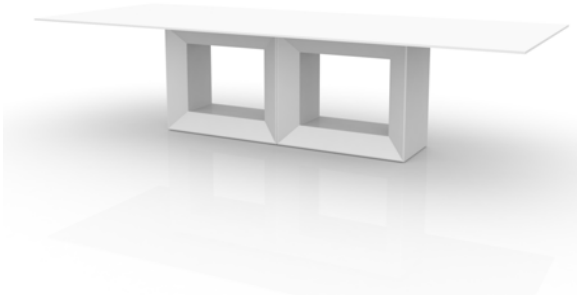

Продажа дизайнерской мебели,
света и аксессуаров
по всей России

8 (800) 500-70-36
hello@barcelonadesign.ru
www.barcelonadesign.ru

VELA MESA 300

DESCRIPTION DESCRIPTION

Made of polyethylene resin by rotational moulding. 100% Recyclable. Item suitable for indoor and outdoor use. Available with different finishes and options.

Fabricado con resina de polietileno mediante moldeo rotacional con doble pared. 100% Reciclable. Apto para exterior e interior. Disponible en varios acabados y opciones.

WEIGHT PESO 120 Kg.

INCLUDES INCLUYE

Finished RGB Led: Remote control for light colour changes.
Non-slip resistant.

Acabado LED RGB: Mando a distancia para cambiar el color de la luz.
Tacos antideslizantes.

OPTIONS OPCIONES

Transparent cord with switch for indoor use (under request).

Posibilidad de cable transparente e interruptor solo para interior.