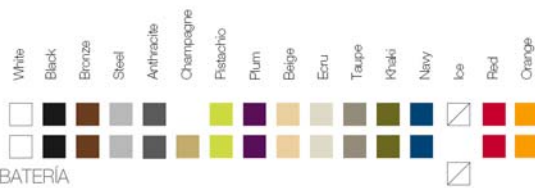

FINISHES ACABADOS

COLOURS COLORES

BASIC

LACQUERED / LACADO

LIGHT / LUZ, LED RGB, LED DMX, BATTERY BATERIA

SHELVES ESTANTES

HPL

COUNTER TOP CUBRE