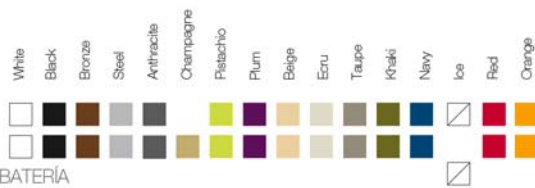

FINISHES ACABADOS

COLOURS COLORES

BASIC

LACQUERED / LACADO

LIGHT / LUZ, LED RGB, LED DMX, BATTERY BATERIA

TABLE TOP TABLERO

POLYETHYLENE / POLIETILENO

GLAS / VIDRIO