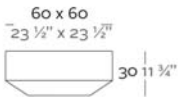

REFERENCE* REFERENCIA*

54047.	54047F.	54047W.	54047L.	54047C
54047P.	54047D.	54047Y.		

VELA Sun Chaise Table
VELA Mesa Tumbona