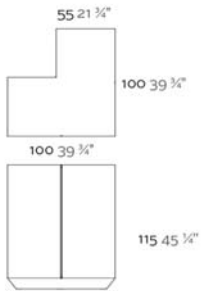

VELA Corner Bar
VELA Barra Esquina

REFERENCE*	REFERENCIA*			
54083	54083F	54083W	54083L	54083E
54083X	54083C	54083Z	54083D	54083Y

ReferenceX, for example 0000A ReferenciaX, ejemplo 0000A.

* A: Basic R: Autorriego/ Self-Watering F: Lacado / Lacquered W: Luz / Light L: Led RGB D: Led RGB DMX Y: Led RGB Batería / Battery B: Full White G: Glass

FINISHES ACABADOS

COLOURS COLORES

BASIC

LACQUERED / LACADO

LIGHT / LUZ, LED RGB, LED DMX, BATTERY BATERÍA