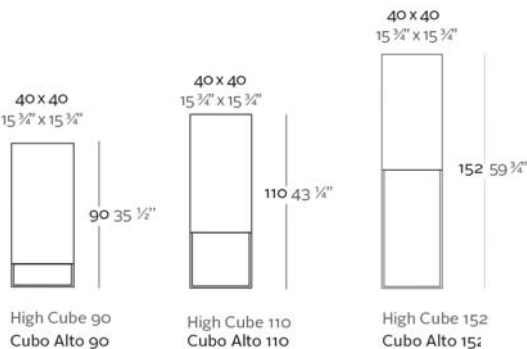

Продажа дизайнерской мебели,
света и аксессуаров
по всей России

8 (800) 500-70-36
hello@barcelonadesign.ru
www.barcelonadesign.ru

VELA LAMPARA CUBO ALTO

DESCRIPTION DESCRIPTION

Made of polyethylene resin by rotational moulding. 100% Recyclable. Item suitable for indoor and outdoor use. Available in different finishes.

Fabricado con resina de polietileno mediante moldeo rotacional con doble pared. 100% Reciclable. Apto para exterior e interior. Disponible en varios acabados y opciones.

WEIGHT PESO 12, 13, 14 Kg.

INCLUDES INCLUYE

Finished RGB Led: Remote control for light colour changes.
Non-slip resistant.

Acabado LED RGB: Mando a distancia para cambiar el color de la luz.
Tacos antideslizantes.

OPTIONS OPCIONES

Transparent cord with switch for indoor use (under request).

Posibilidad de cable transparente e interruptor solo para interior.

REFERENCE*

REFERENCIA*

54066W	54066L	54067W	54067L	54068V
54068L	54068Y	54066D	54066Y	54067D
54067Y	54068D			

ReferenceX, for example 0000A ReferenciaX, ejemplo 0000A.

* A: Basic R: Autorriego/ Self-Watering F: Lacado / Lacquered W: Luz / Light L: Led RGB D: Led RGB DMX Y: Led RGB Bateria / Battery B: Full White G: Glass

FINISHES ACABADOS

COLOURS COLORES	LOG
LIGHT / LUZ	☒
LED RGB	☒
LED DMX	☒
BATTERY BATERÍA	☒

Plug type available Tipo de enchufe disponible