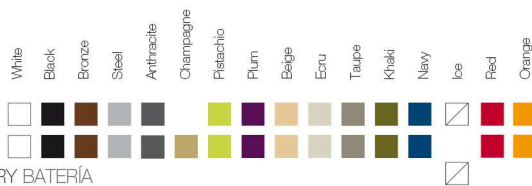

* A: BASIC R: AUTORRIEGO F: LACADO W:LUZ L:LEDS B: FULL WHITE G: GLASS

FINISHES ACABADOS

COLOURS COLORES

BASIC

LACQUERED / LACADO

LIGHT / LUZ, LED RGB, LED DMX, BATTERY BATERIA

FABRIC TEJIDOS

NAUTICAL NÁUTICA