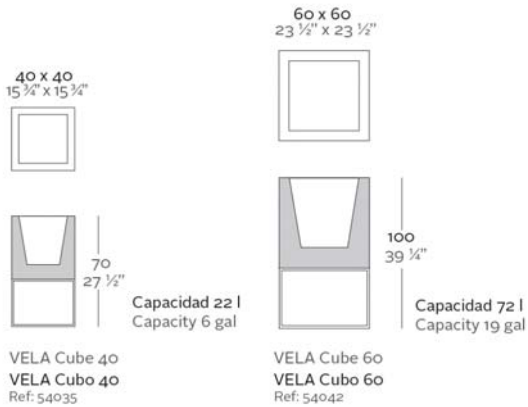

OPTIONS OPCIONES

Transparent cord with switch for indoor use (under request).

Posibilidad de cable transparente e interruptor solo para interior.