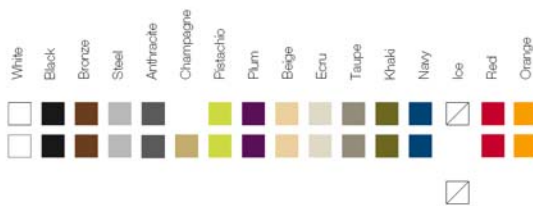

FINISHES ACABADOS

COLOURS COLORES

BASIC

LACQUERED / LACADO

LIGHT / LUZ, LED RGB, LED RGB DMX, LED BATTERY BATERÍA

TEJIDOS. TISSUS

NÁUTICA. NAUTIC

SILVERTEX.