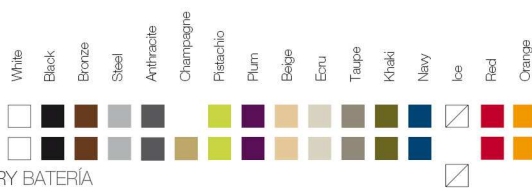

VELA Chill Ottoman 80
VELA Chill Puff 80

FINISHES ACABADOS

COLOURS COLORES

BASIC

LACQUERED / LACADO

LIGHT / LUZ, LED RGB, LED DMX, BATTERY BATERIA

FABRIC TEJIDOS

NAUTICAL NÁUTICA