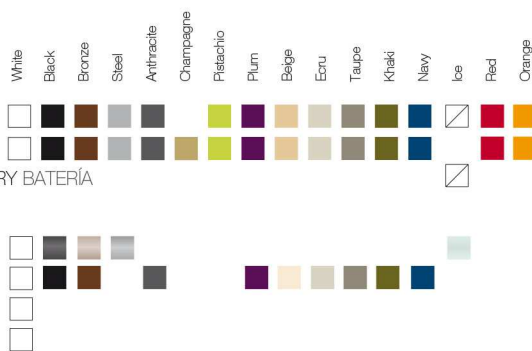

FINISHES ACABADOS

COLOURS COLORES

BASIC

LACQUERED / LACADO

LIGHT / LUZ, LED RGB, LED DMX, BATTERY BATERIA

TABLETOPS TABLEROS

GLASS

HPL

POLYETHYLENE / POLIETILENO

FULL WHITE Solid Surface / Superficie Sólida