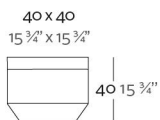

VELA Chill Ottoman 40
VELA Chill Puff 40