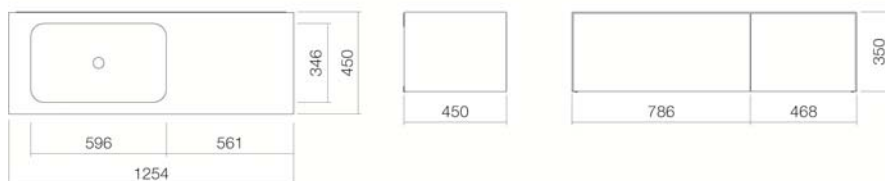

#### Features

Description	WP.Folio8
Article number	5158510000
Standard colour	White / Grey Fossile
Special surfaces	-
Construction	without tap hole, without overflow
Special versions	with overflow
Dimensions	1259 x 450 x 350
Material	Glazed steel / Silk-matt finish
Net weight	62,00 kg
Installation	for wall connection
Accessoires	Drawer divider FU.H358.1, Drawer divider FU.H358.2, Tissue box FU.TI1, Tidying box FU.BX1, Drawer divider FU.BX2, Shelf for cosmetic articles FU.TB6

#### Tap fitting information

Tap fittings with a vertical outlet and aerator provide the optimum flow of water onto the surface below (angle of impact: 90°).

Optimum point of impact approx. 135 – 170mm from rear edge of basin.

#### Text for invitation to tender

Washplace, rectangular, 1254 × 450mm, height 350mm, rectangular mould on the left, without tap hole, without overflow, laterally circumferential white glazed washstand cover, handle-less base cabinet with push to open, two full depth drawers, silk-matt finish furniture surface, Grey Fossil, including drain valve with round, white glazed cap, space-saving trap and fixing set