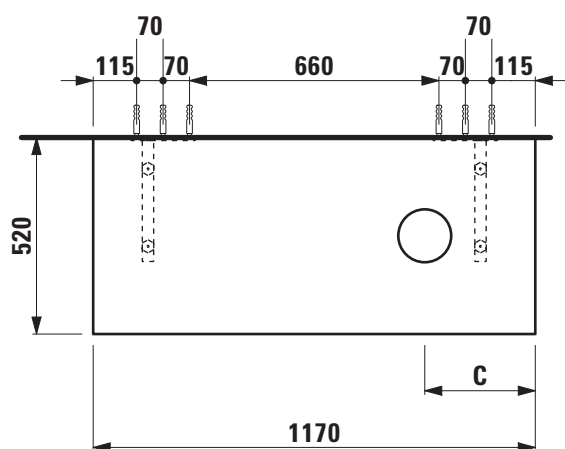

TECHNICAL DRAWINGS / S 1 : 20

C / mm	Ceramic
245	Val s1228.2 (semi-wet-area right)
292	Kartell by Laufen s1233.1 (only wall mounted tap), s1833.1
	Living SaphirKeramik s1143.3, s1143.5
	Living City s1143.0, s1143.1
	Ino s1230.0, s1230.2, s1630.0, s1630.2
	Laufen Pro s1296.2, s1296.4 Val s1328.1
300	Kartell by Laufen s1833.9
	Living SaphirKeramik s1143.4
	Living City s1143.2
325	Kartell by Laufen s1833.5
350	Kartell by Laufen s1633.2
	Living City s1743.2, s1743.4
	Ino s1730.1 (only wall mounted tap)
	Val s1628.0, s1628.2 Laufen Pro S s1695.2

C / mm	Ceramic
380	Palomba s1680.2
	Val s1628.8
400	Living City s1743.7
	Val s1628.3, s1628.4 Val s1728.1 (only wall mounted tap)
450	Ino s1730.2 (only wall mounted tap)
	Val s1228.1
455	Val s1228.2 (semi-wet-area left)
457	Laufen Pro S s1295.2, s1295.3
469	Palomba s1680.3
475	Kartell by Laufen s1833.4
500	Living City s1843.8
600	Kartell by Laufen s1833.8
672	Kartell by Laufen s1233.2 (with tap bank left)
675	Palomba s1680.1

X = The exact height must be set during installation.