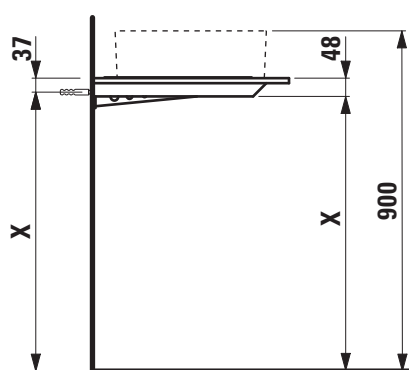

TECHNICAL DRAWINGS / S 1 : 20

C / mm	Ceramic
245	Val s1228.2 (semi-wet-area right)
292	Kartell by Laufen s1233.1 (only wall mounted tap), s1833.1
	Living SaphirKeramik s1143.3, s1143.5
	Living City s1143.0, s1143.1
	Ino s1230.0, s1230.2, s1630.0, s1630.2
	Laufen Pro s1296.2, s1296.4 Val s1328.1
300	Kartell by Laufen s1833.9
	Living SaphirKeramik s1143.4
	Living City s1143.2
325	Kartell by Laufen s1833.5
350	Kartell by Laufen s1633.2
	Living City s1743.2, s1743.4
	Ino s1730.1 (only wall mounted tap)
	Val s1628.0, s1628.2 Laufen Pro S s1695.2

C / mm	Ceramic
380	Palomba s1680.2
	Val s1628.8
400	Living City s1743.7
	Val s1628.3, s1628.4 Val s1728.1 (only wall mounted tap)
450	Ino s1730.2 (only wall mounted tap)
	Val s1228.1
455	Val s1228.2 (semi-wet-area left)
457	Laufen Pro S s1295.2, s1295.3
469	Palomba s1680.3
475	Kartell by Laufen s1833.4
500	Living City s1843.8
600	Kartell by Laufen s1833.8
672	Kartell by Laufen s1233.2 (with tap bank left)
675	Palomba s1680.1

X = The exact height must be set during installation.