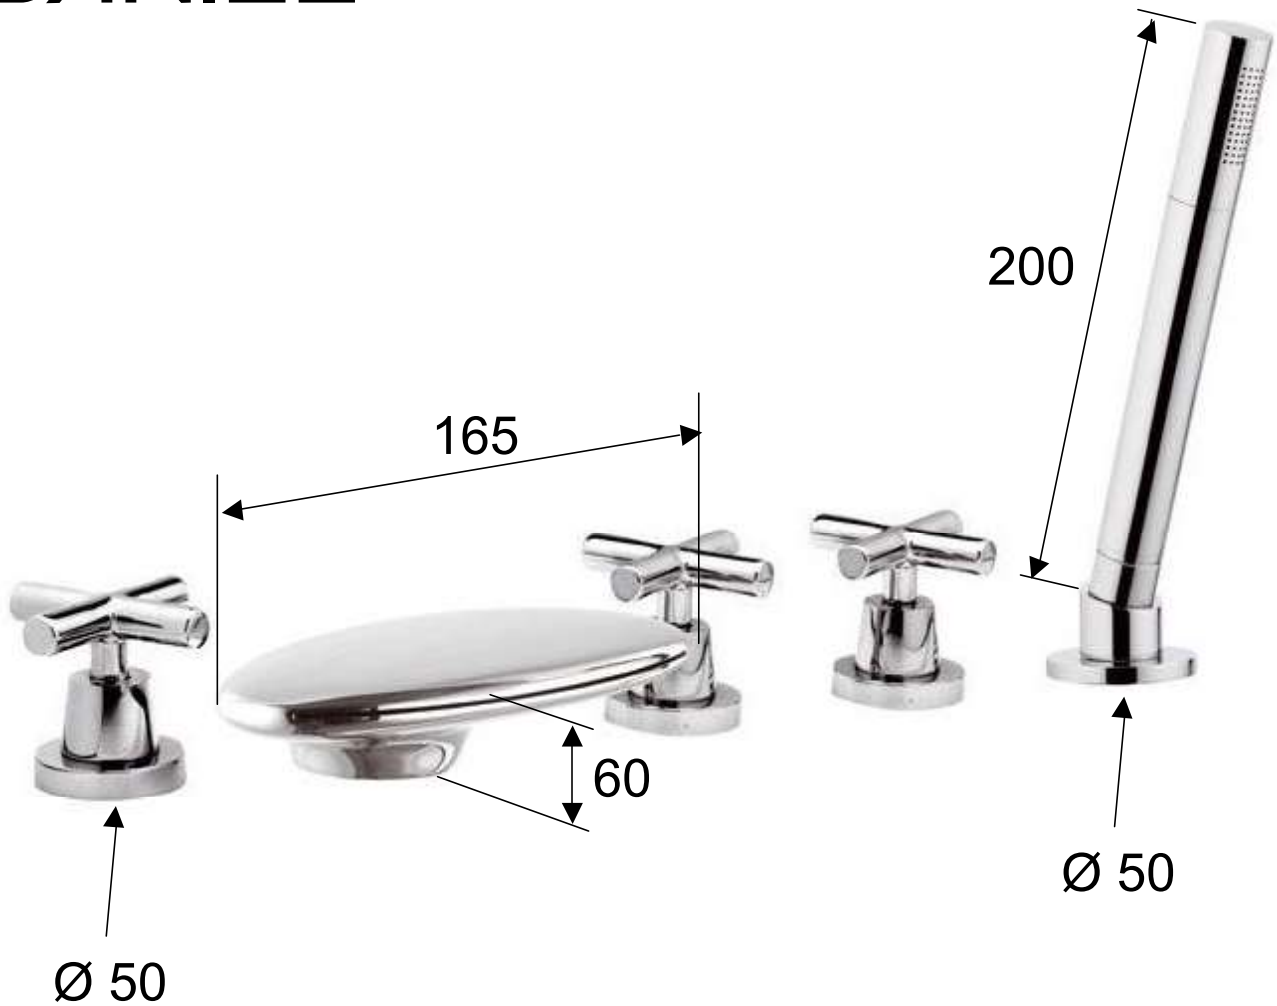

DANIEL

SCHEDA TECNICA TECHNICAL FEATURES

ART. COD.

J4498

MATERIALI / MATERIALS

OTTONE CROMATO / CHROME PLATED BRASS

CROMATURA / CHROME PLATING

UNI EN 248