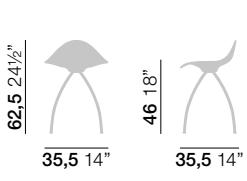

BROWN skin  
WHITE shell

SEAT HEIGHT: 46 cm

FRAME	CODE
Shiny chrome	9441 CB
Matt stainless steel	9441

SEAT HEIGHT: 66 cm

FRAME	CODE
Shiny chrome	9641 CB
Matt stainless steel	9641

SEAT HEIGHT: 76 cm

FRAME	CODE
Shiny chrome	9741 CB
Matt stainless steel	9741

BLACK skin  
WHITE shell

SEAT HEIGHT: 46 cm

FRAME	CODE
Shiny chrome	9442 CB
Matt stainless steel	9442

SEAT HEIGHT: 66 cm

FRAME	CODE
Shiny chrome	9642 CB
Matt stainless steel	9642

SEAT HEIGHT: 76 cm

FRAME	CODE
Shiny chrome	9742 CB
Matt stainless steel	9742

## DIMENSIONS

Recommended for 70-75 cm table height.

Recommended for 85-95 cm table height.

Recommended for 100-120 cm table height.

Size: 45 x 41 x 96 cm  
Volume: 0,18 m<sup>3</sup>  
Weight: 8 kg.