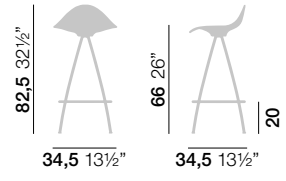

BROWN skin  
WHITE shell

SEAT HEIGHT: 46 cm

FRAME	CODE
Shiny chrome	9441 CB
Matt stainless steel	9441

SEAT HEIGHT: 66 cm

FRAME	CODE
Shiny chrome	9641 CB
Matt stainless steel	9641

SEAT HEIGHT: 76 cm

FRAME	CODE
Shiny chrome	9741 CB
Matt stainless steel	9741

BLACK skin  
WHITE shell

SEAT HEIGHT: 46 cm

FRAME	CODE
Shiny chrome	9442 CB
Matt stainless steel	9442

SEAT HEIGHT: 66 cm

FRAME	CODE
Shiny chrome	9642 CB
Matt stainless steel	9642

SEAT HEIGHT: 76 cm

FRAME	CODE
Shiny chrome	9742 CB
Matt stainless steel	9742

## DIMENSIONS

Recommended for 70-75 cm table height.

Recommended for 85-95 cm table height.

Recommended for 100-120 cm table height.

Size: 45 x 41 x 96 cm  
Volume: 0,18 m<sup>3</sup>  
Weight: 8 kg.