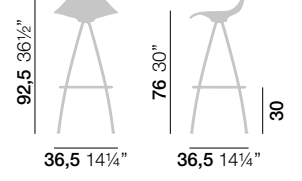

BROWN skin  
WHITE shell

SEAT HEIGHT: 46 cm

FRAME	CODE
Shiny chrome	9441 CB
Matt stainless steel	9441

SEAT HEIGHT: 66 cm

FRAME	CODE
Shiny chrome	9641 CB
Matt stainless steel	9641

SEAT HEIGHT: 76 cm

FRAME	CODE
Shiny chrome	9741 CB
Matt stainless steel	9741

BLACK skin  
WHITE shell

SEAT HEIGHT: 46 cm

FRAME	CODE
Shiny chrome	9442 CB
Matt stainless steel	9442

SEAT HEIGHT: 66 cm

FRAME	CODE
Shiny chrome	9642 CB
Matt stainless steel	9642

SEAT HEIGHT: 76 cm

FRAME	CODE
Shiny chrome	9742 CB
Matt stainless steel	9742

## DIMENSIONS

Recommended for 70-75 cm table height.

Recommended for 85-95 cm table height.

Recommended for 100-120 cm table height.

Size: 45 x 41 x 96 cm  
Volume: 0,18 m<sup>3</sup>  
Weight: 8 kg.