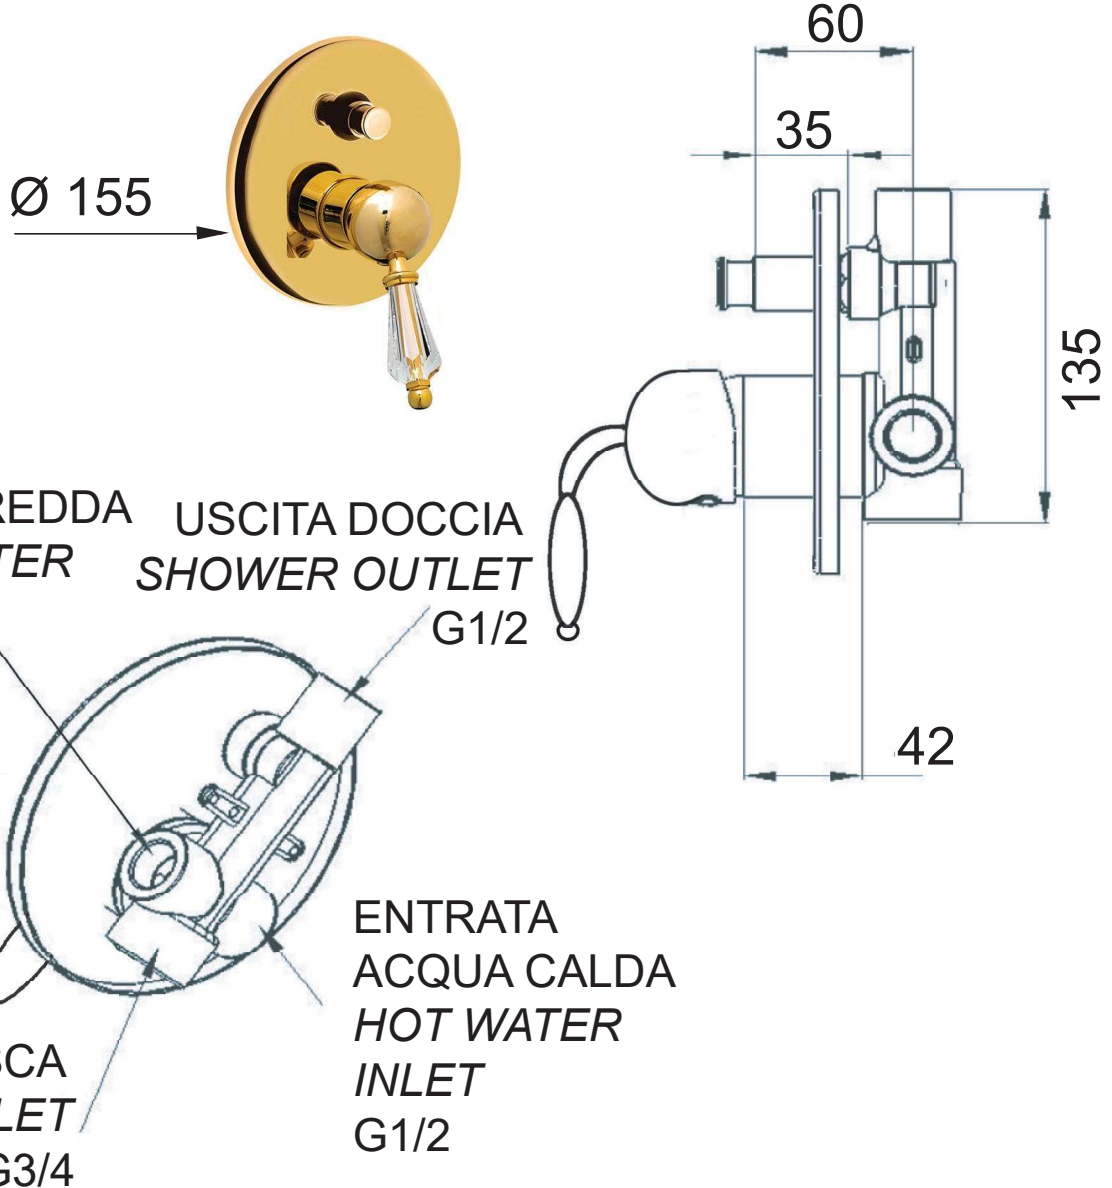

DANIEL

SCHEDA TECNICA TECHNICAL FEATURES

ART. COD.

RY612DO

MATERIALI / MATERIALS

OTTONE DORATO / GOLD BRASS