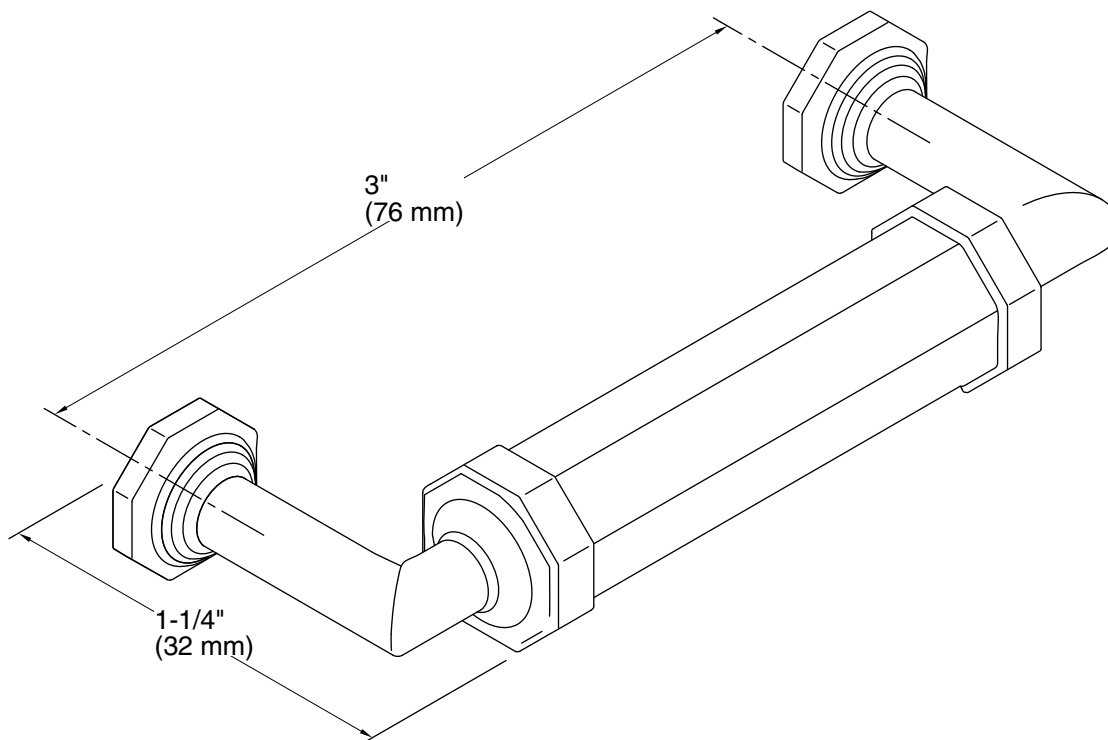

Features

- Coordinates with Pinstripe faucets and accessories.

Material

- Premium metal construction for durability and reliability.
- KOHLER finishes resist corrosion and tarnishing.

Installation

- Installation template and tools included.

Color	Code	Description
-------	------	-------------

CP	Polished Chrome
SN	Vibrant® Polished Nickel
BN	Vibrant® Brushed Nickel

Technical Information

All product dimensions are nominal.

Material: Brass, Zinc