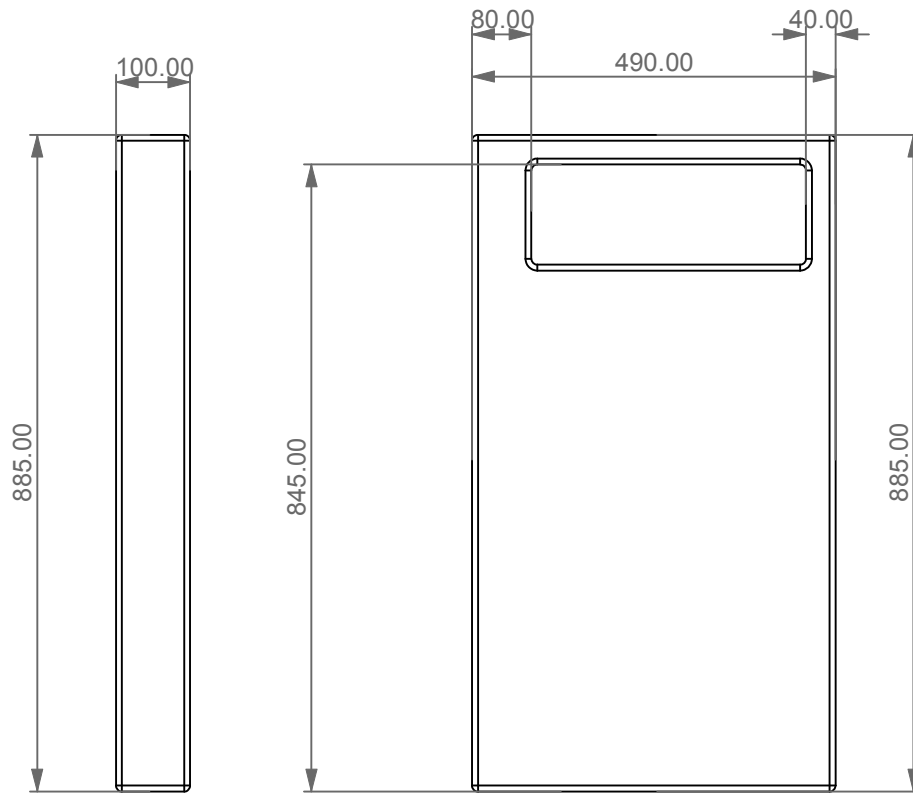

Supporto singolo destro o sinistro in ceramica
 per lavabo Glass a colonna centro stanza
 Single ceramic support left or right
 for Glass column Washbasin free standing

FRONT

LEFT

TOP

Designation
 Supporto singolo destro o sinistro in ceramica
 per lavabo Glass a colonna centro stanza
 Single ceramic support left or right
 for Glass column Washbasin free standing

Scale
 1:10

cod. GLSCFS