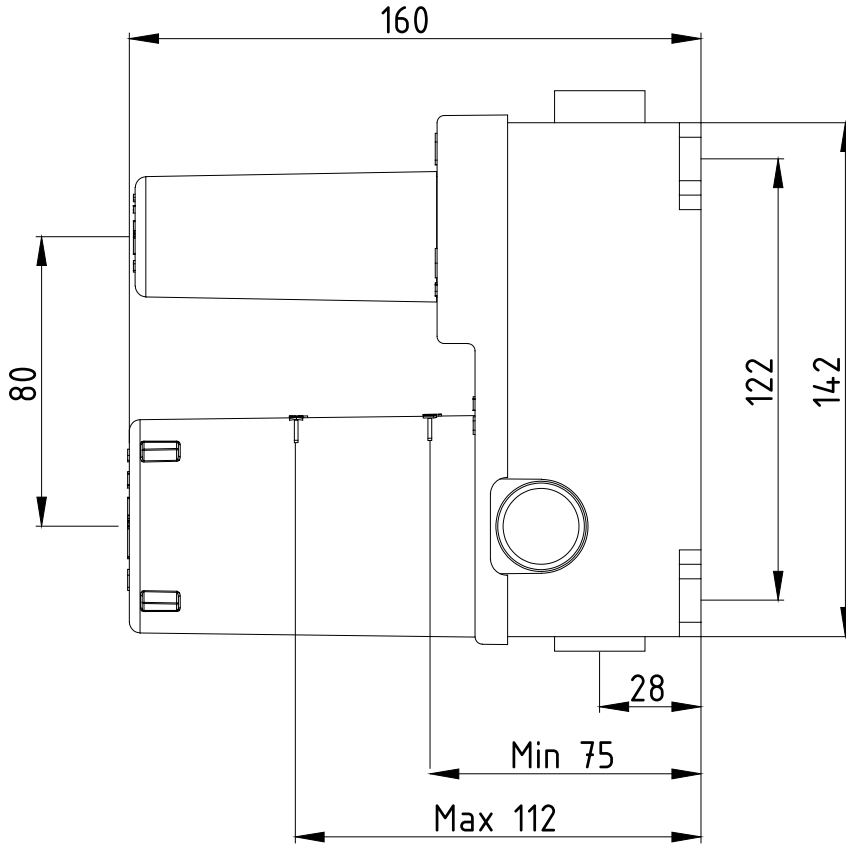

ANKASTRE BANYO/DUŐ BATARYALARI CONCEALED BATH/SHOWER MIXERS

Ürün Kodu : 102166201 - AnkaŖre Banyo/DuŐ Bataryası Sıva Altı Grubu - 2 Yollu (İhracat Kodu: 102166201EX)

Product Code: 102166201 - Concealed Bath/Shower Mixer Flush Mounted Group - 2 Way Diverter (Export Code: 102166201EX)

*Localization product codes are available.

Aralık 2020 / December 2020

www.eca.com.tr

E.C.A. önceden haber vermeksizin, ürünler ve ürünlerin teknik detaylarında deĐişiklik yapma hakkını saklı tutar.

We reserve the right to alter product specification and colors and to make technical modifications without prior notice.

E.C.A. Elginkan