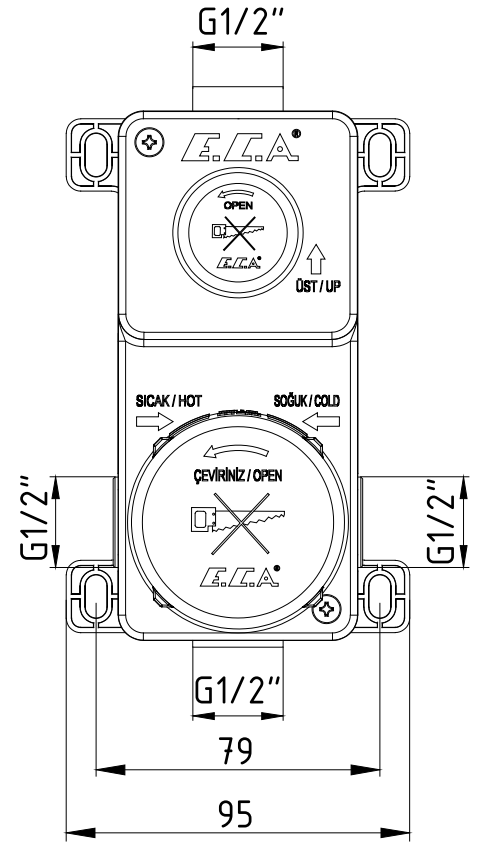

ANKASTRE BANYO/DUŐ BATARYALARI CONCEALED BATH/SHOWER MIXERS

Ürün Kodu : 102166201 - AnkaŖre Banyo/DuŐ Bataryası Sıva Altı Grubu - 2 Yollu (İhracat Kodu: 102166201EX)

Product Code: 102166201 - Concealed Bath/Shower Mixer Flush Mounted Group - 2 Way Diverter (Export Code: 102166201EX)

*Localization product codes are available.

Aralık 2020 / December 2020

www.eca.com.tr

E.C.A. önceden haber vermeksizin, ürünler ve ürünlerin teknik detaylarında deĐişiklik yapma hakkını saklı tutar.

We reserve the right to alter product specification and colors and to make technical modifications without prior notice.

E.C.A. Elginkan