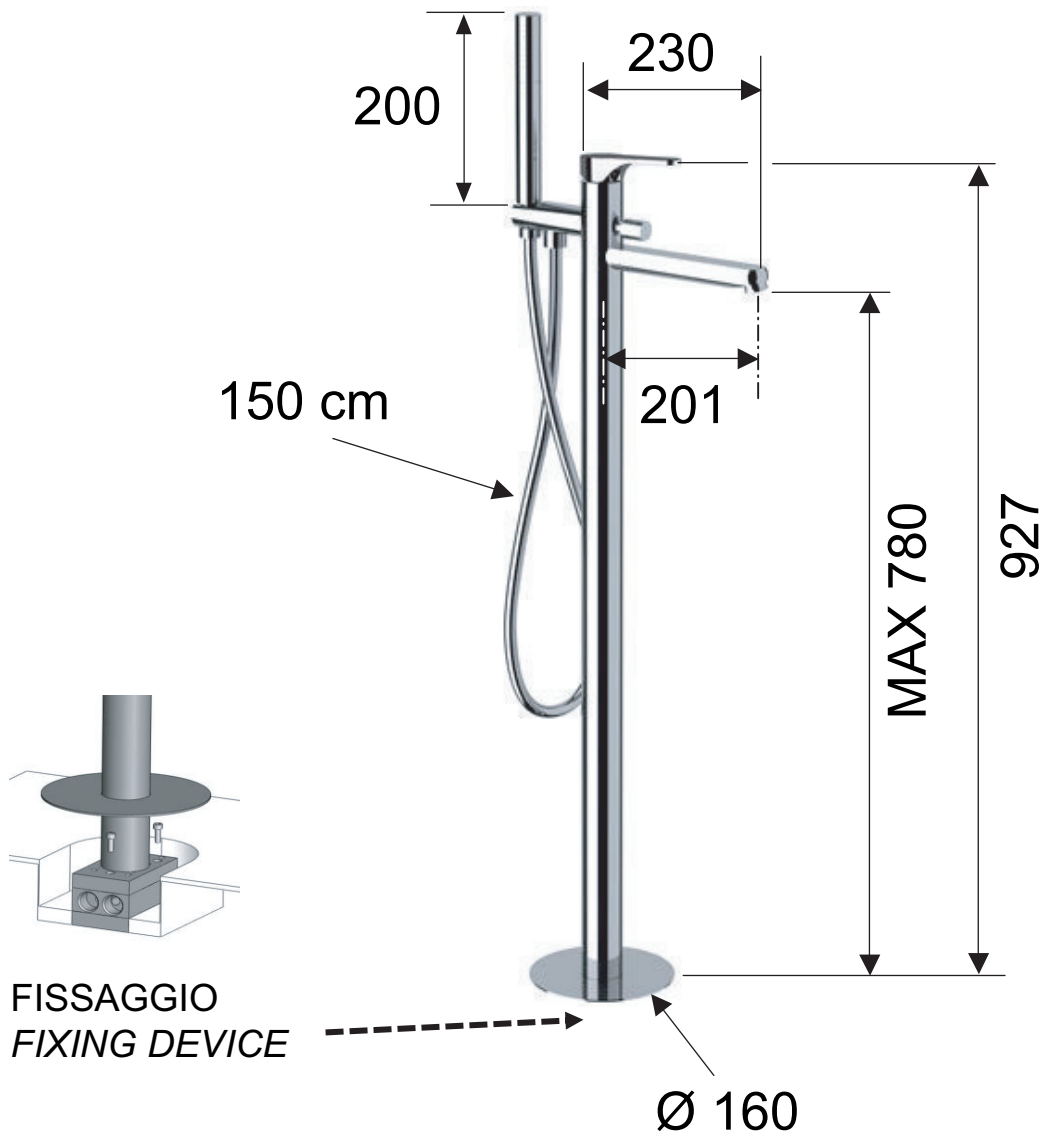

DANIEL

SCHEDA TECNICA TECHNICAL FEATURES

ART. COD.

OM678

MATERIALI / MATERIALS

OTTONE CROMATO / CHROME PLATED BRASS

CROMATURA / CHROME PLATING

UNI EN 248