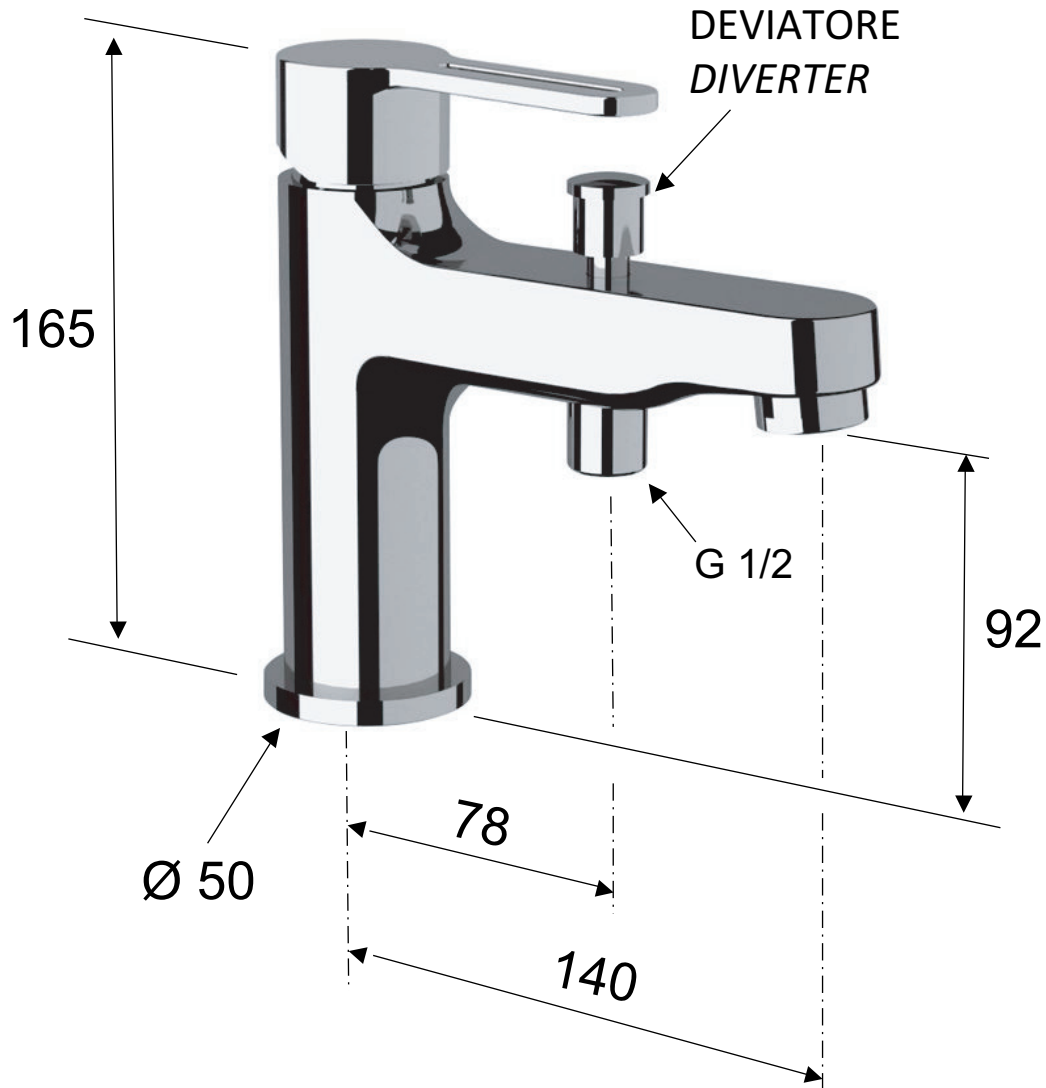

DANIEL

SCHEDA TECNICA TECHNICAL FEATURES

ART. COD.

SR606DH

MATERIALI / MATERIALS

OTTONE CROMATO / CHROME PLATED BRASS

CROMATURA / CHROME PLATING

UNI EN 248