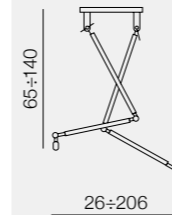

Zyta S Wall ALU

LAMP BODY
AZ2295

+

Shade ZF BK

- AZ2597 Ø 20 (black)
- AZ2600 Ø 26 (black)
- AZ2586 Ø 30 (black)
- AZ2603 Ø 36 (black)

=

Zyta S Wall ALU

- LAMP BODY + SHADES
- AZ2295 + AZ2593 or
 - AZ2295 + AZ2598 or
 - AZ2295 + AZ2597 or
 - AZ2295 + AZ2599