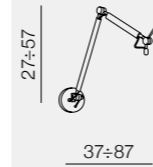

LAMP BODY
AZ2298

+

Shade ZF GR

- AZ2598 Ø 20 (grey)
- AZ2601 Ø 26 (grey)
- AZ2583 Ø 30 (grey)
- AZ2604 Ø 36 (grey)

=

Zyta S Pendant ALU

- LAMP BODY + SHADES
- AZ2298 + AZ2594 or
 - AZ2298 + AZ2601 or
 - AZ2298 + AZ2600 or
 - AZ2298 + AZ2602

Zyta S Wall ALU

LAMP BODY
AZ2295

+

Shade ZF BK

- AZ2597 Ø 20 (black)
- AZ2600 Ø 26 (black)
- AZ2586 Ø 30 (black)
- AZ2603 Ø 36 (black)

=

Zyta S Wall ALU

- LAMP BODY + SHADES
- AZ2295 + AZ2593 or
 - AZ2295 + AZ2598 or
 - AZ2295 + AZ2597 or
 - AZ2295 + AZ2599