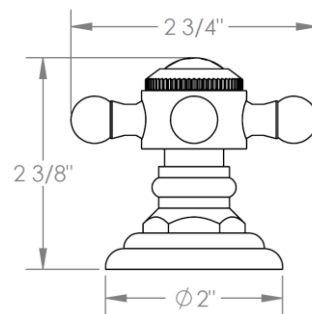

321-WTR3-__
Wall Mounted Trim
Includes Alignment Kit
For use with SS-503 concealed rough

ADDITIONAL HANDLE OPTIONS

S1 - PRESTON

S2 - WALTHAM

SWA - DARIEN

V - WALES

S1A – NOTTINGHAM