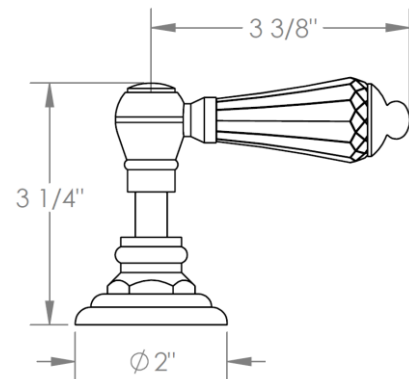

321-WTR3-__
Wall Mounted Trim
Includes Alignment Kit
For use with SS-503 concealed rough

ADDITIONAL HANDLE OPTIONS

S1 - PRESTON

S2 - WALTHAM

SWA - DARIEN

V - WALES

S1A – NOTTINGHAM