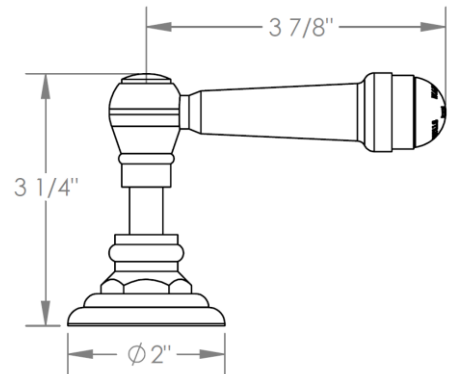

321-WTR3-__
Wall Mounted Trim
Includes Alignment Kit
For use with SS-503 concealed rough

ADDITIONAL HANDLE OPTIONS

S1 - PRESTON

S2 - WALTHAM

SWA - DARIEN

V - WALES

S1A – NOTTINGHAM