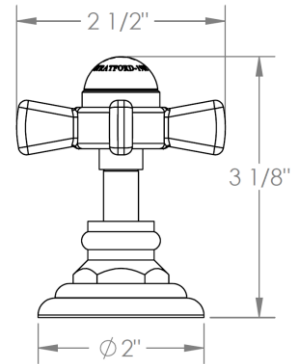

321-WTR3-__
Wall Mounted Trim
Includes Alignment Kit
For use with SS-503 concealed rough

ADDITIONAL HANDLE OPTIONS

S1 - PRESTON

S2 - WALTHAM

SWA - DARIEN

V - WALES

S1A – NOTTINGHAM