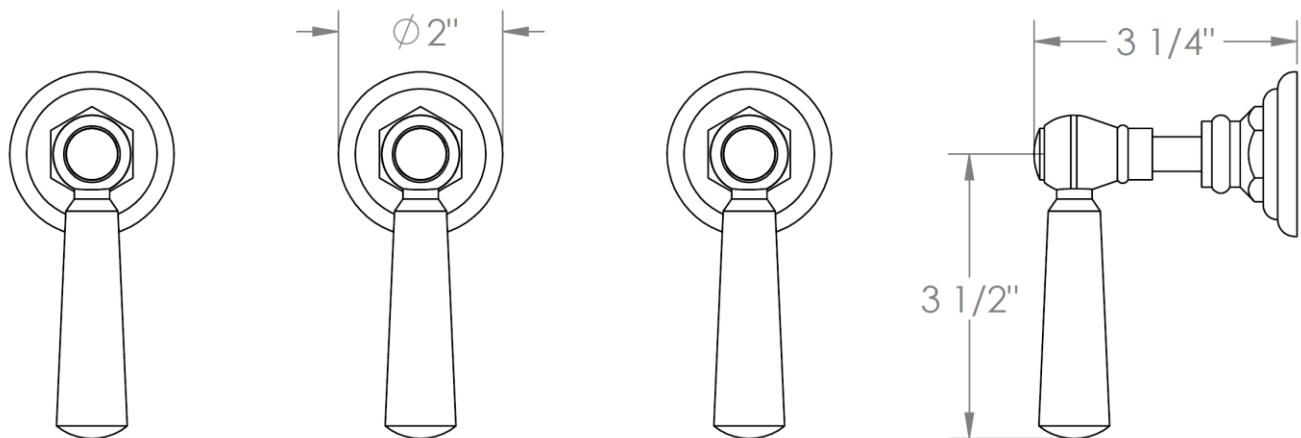

321-WTR3-__
Wall Mounted Trim
Includes Alignment Kit
For use with SS-503 concealed rough

ADDITIONAL HANDLE OPTIONS

S1 - PRESTON

S2 - WALTHAM

SWA - DARIEN

V - WALES

S1A – NOTTINGHAM