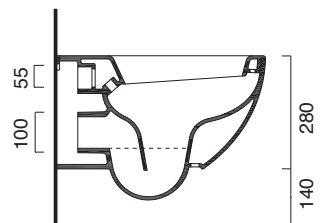

CE EN 997 - CL1 - 5A