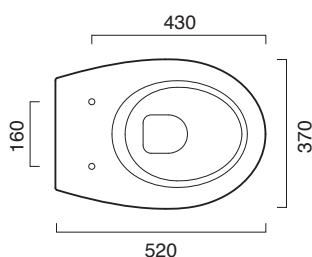

CE EN 997 - CL1 - 5A