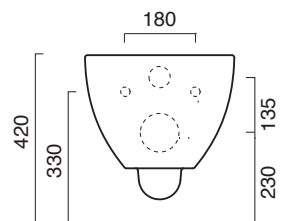

CE EN 997 - CL1 - 5A