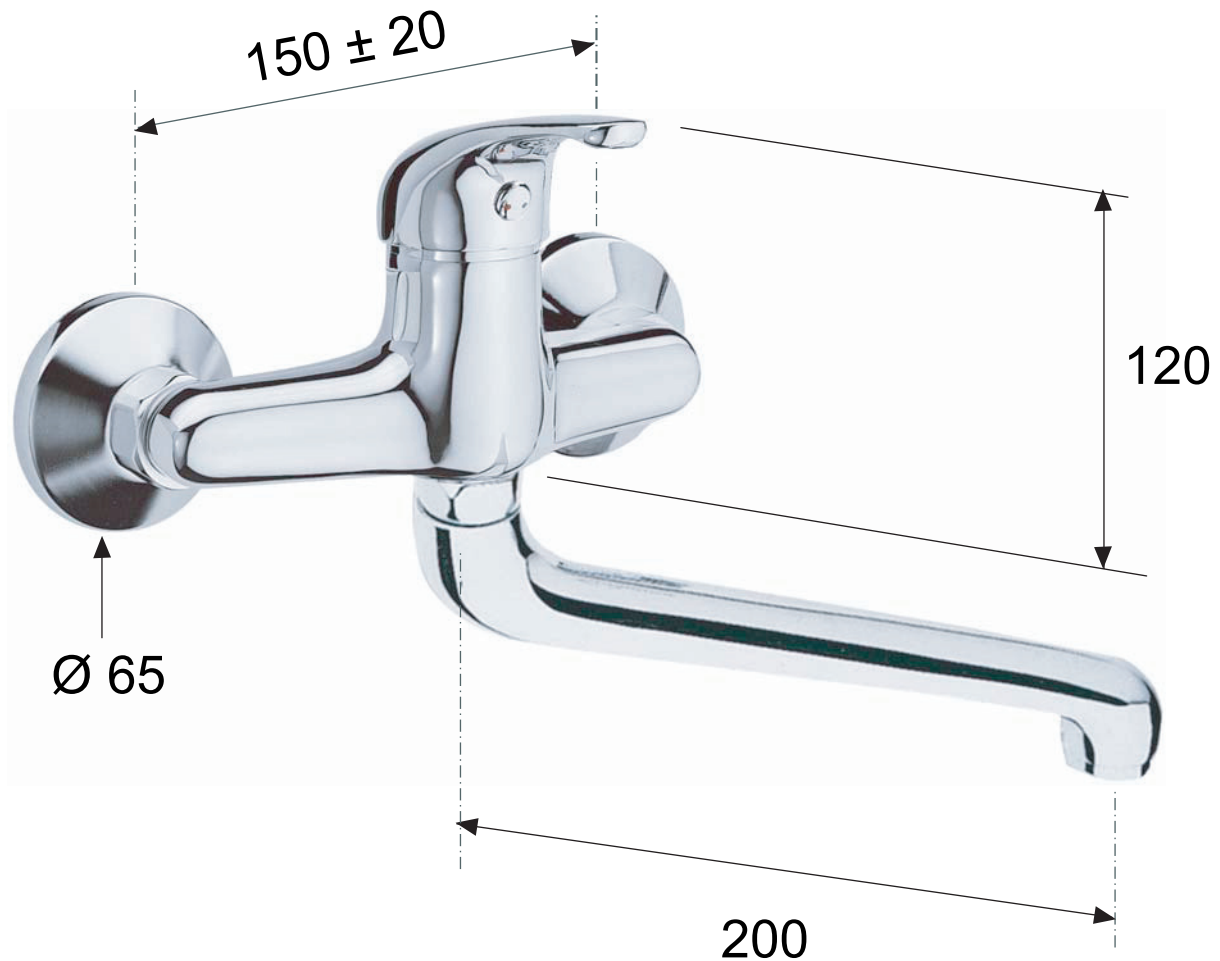

DANIEL

SCHEDA TECNICA TECHNICAL FEATURES

ART. COD.

MT16609

MATERIALI / MATERIALS

OTTONE CROMATO / CHROME PLATED BRASS

CROMATURA / CHROME PLATING

UNI EN 248