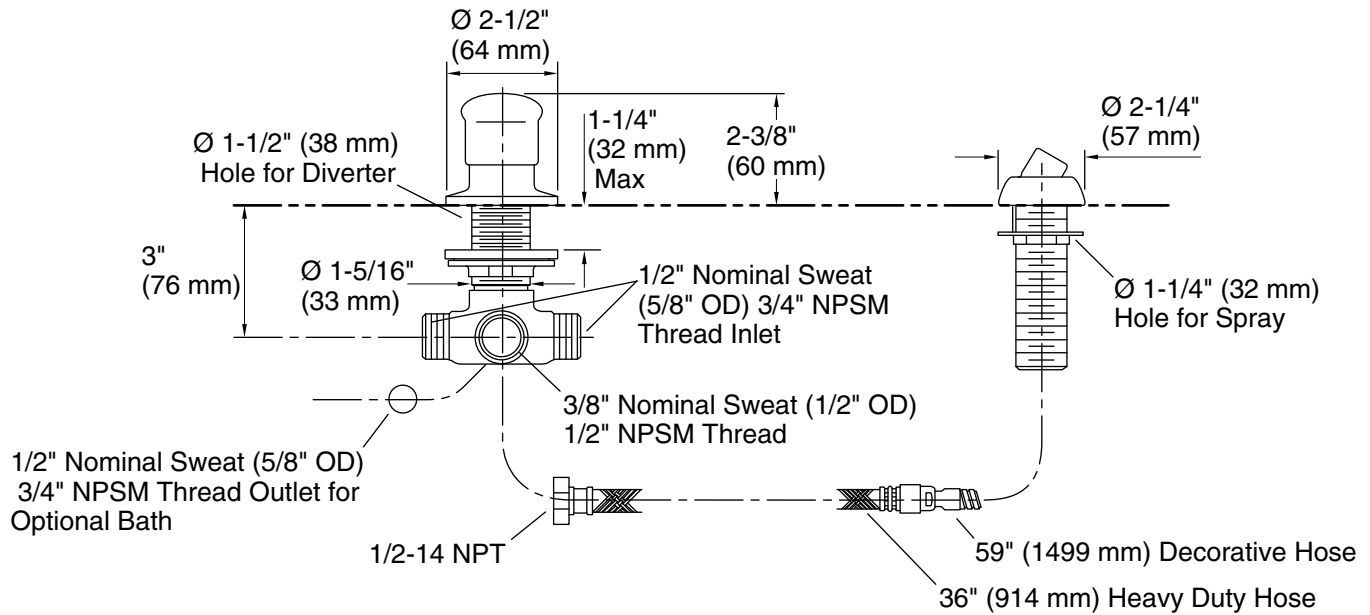

Features

- 2-way diverter valve.
- Diverter valve has backflow protection.
- Deck- or bath-mount handshower kit.
- Includes polished chrome hose (handshower sold separately).

Material

- Brass construction.
- KOHLER finishes resist corrosion and tarnishing.

Installation

- Bath- or deck-mount.

Recommended Products/Accessories

K-23723 Faucet cleaner

Optional Products/Accessories

79583 Roughing-in Kit for Deck-Mount Handshowers

Codes/Standards

ASME A112.18.1/CSA B125.1

Technical Information

All product dimensions are nominal.

Notes

Install this product according to the installation instructions.