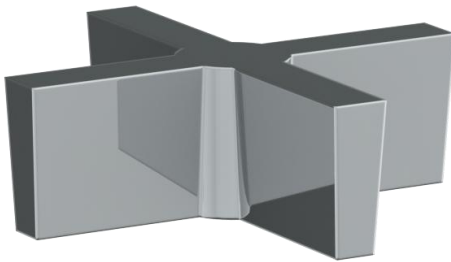

Haley Handle Options

B9M – SISTINA

DD2 – ASTAIRE

DD3 – GARBO

H4 – HARMONIE

WATERMARK DESIGNS 8/29/2018

350 Dewitt Ave Brooklyn NY 11207 USA T 718 257 2800 F 718 257 2144 info@watermark-designs.com