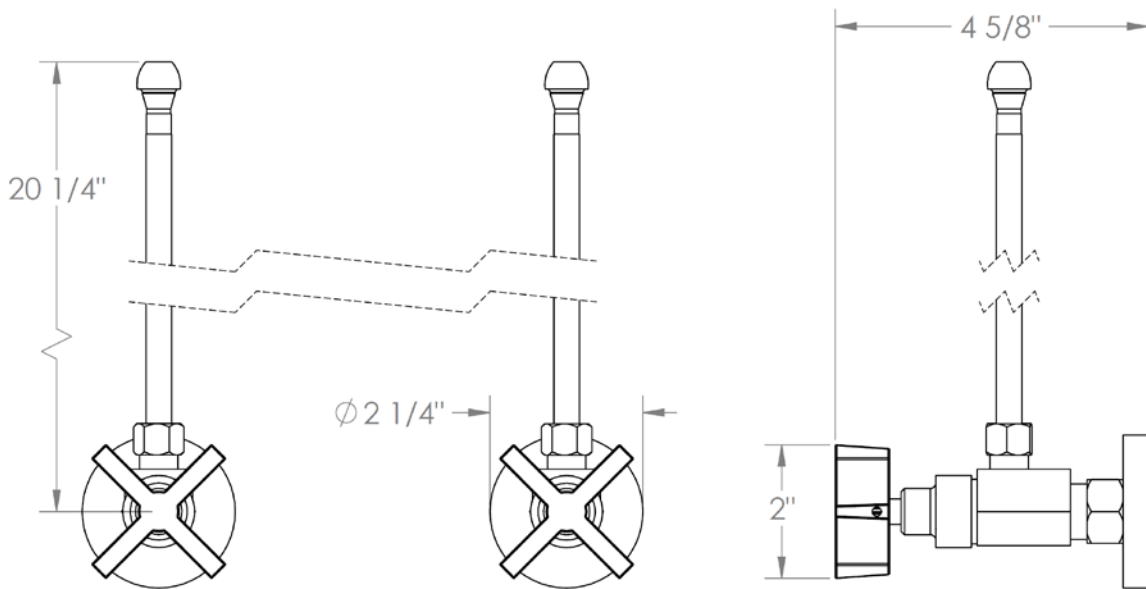

**34-MAS1-DD3**

Lavatory Angle Stop Kit

1/2" Compression x 3/8" OD Compression

**WATERMARK DESIGNS 4/20/2018**