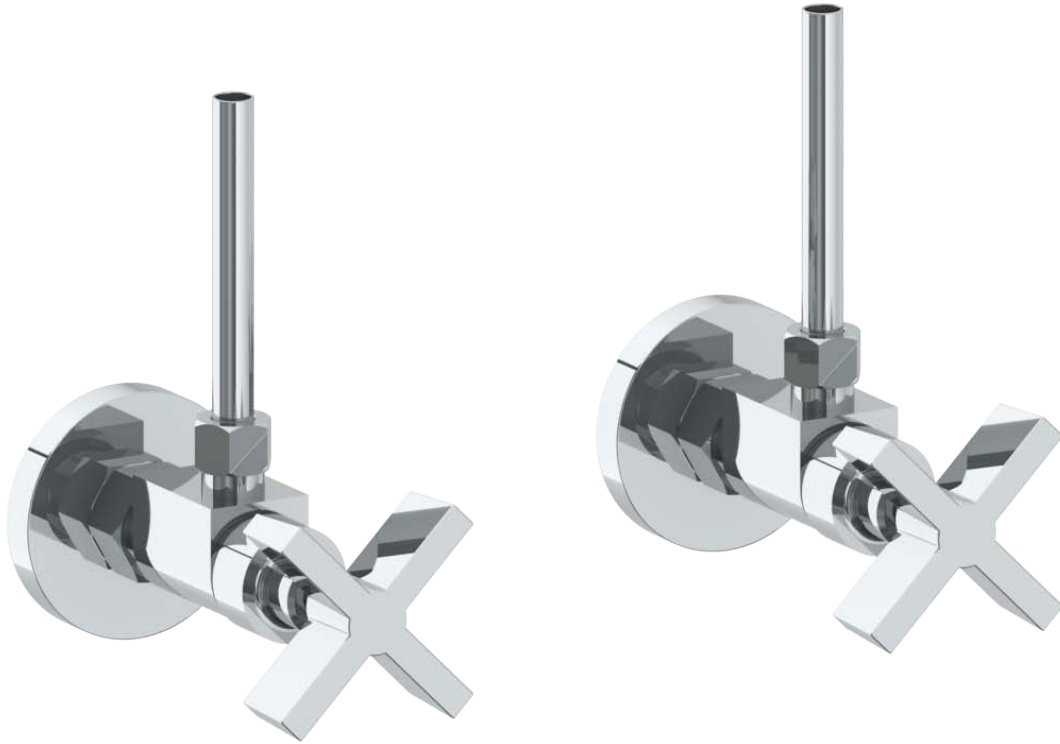

**34-MAS1-DD3**

Lavatory Angle Stop Kit

1/2" Compression x 3/8" OD Compression

**WATERMARK DESIGNS 4/20/2018**

## Haley Handle Options