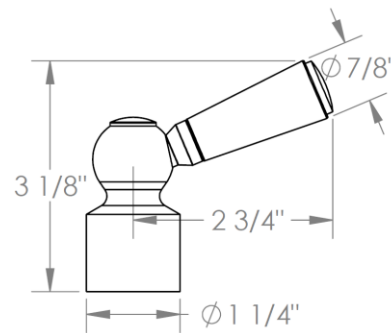

H4 – HARMONIE

WATERMARK DESIGNS 8/29/2018

350 Dewitt Ave Brooklyn NY 11207 USA T 718 257 2800 F 718 257 2144 info@watermark-designs.com