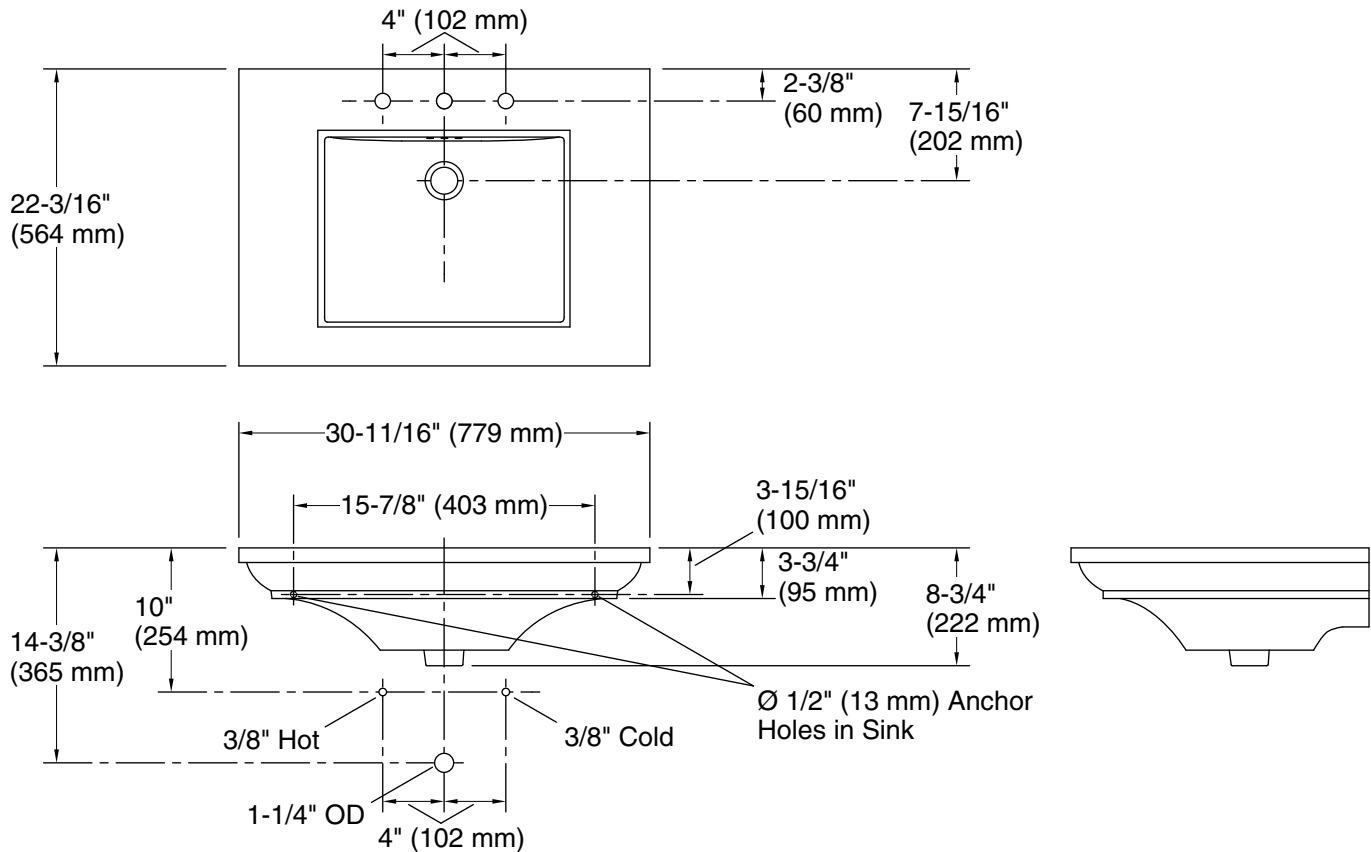

Features

- 8" (203 mm) centerset faucet holes.
- Elegant rectangular basin.
- Overflow drain.
- Combines with the K-2267 pedestal to create the K-2268-8 Memoirs pedestal sink.
- Combines with the K-6880 or K-30003 console table legs to create a Memoirs console table.
- Coordinates with other products in the Memoirs collection.

Technical Information

All product dimensions are nominal.

Bowl configuration:	Single
Installation:	Pedestal, Console table
Bowl area (Only):	Length: 19" (483 mm) Width: 14" (356 mm) Water depth: 5-1/2" (140 mm)
Number of deck holes:	3
Faucet hole spacing:	8" (203 mm)
Faucet hole(s):	1-3/8" (35 mm)
Drain hole:	1-3/4" (44 mm)