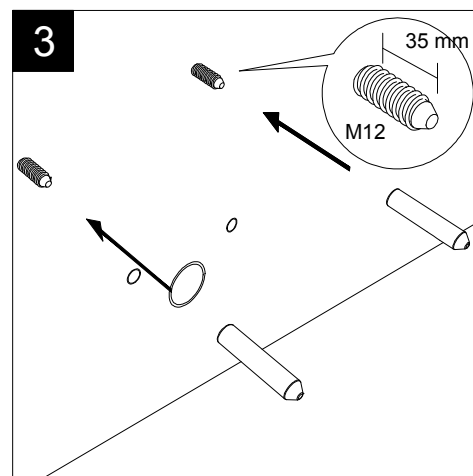

FRONT

LEFT

GSG
CERAMIC DESIGN

Bidet sospeso Time monoforo
(senza foro su richiesta)
Bidet wall-hung one hole
(no hole on request)

TOP

REAR

SECTION

Designation Bidet sospeso Time monoforo (senza foro su richiesta) Bidet wall-hung one hole (no hole on request)	
Scale 1:10	
cod. TIBISO	

This drawing including the respected data may neither be duplicated nor modified nor altered without the consent of GSG Ceramic Design. The use of the data/technical drawings take place at users own risk and under exclusion of any liability of GSG Ceramic Design. The dimensions are not binding; products are subject to changes. Measurement shown may be subjected to small variations or are indicative.

Guida all'installazione dei bidet sospesi con kit di fissaggio dal basso (cod. ACS40)

Serie: LIKE - BRIO - TOUCH - OZ - TIME - FLUT - SPEED

Installation Guide for wall-hung bidets with bottom fixing kit (cod. ACS40)

Series: LIKE - BRIO - TOUCH - OZ - TIME - FLUT - SPEED

①

Guida all'installazione dei bidet sospesi con kit di fissaggio dal basso (cod. ACS40)

Serie: LIKE - BRIO - TOUCH - OZ - TIME - FLUT - SPEED

Installation Guide for wall-hung bidets with bottom fixing kit (cod. ACS40)