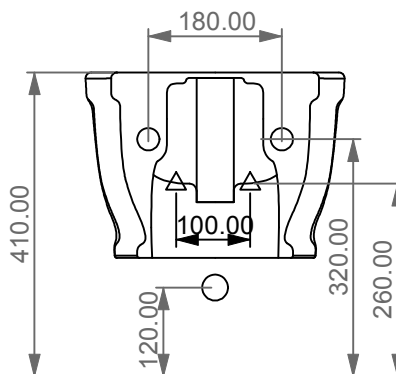

FRONT

LEFT

GSG
CERAMIC DESIGN

Bidet sospeso Time monoforo
(senza foro su richiesta)
Bidet wall-hung one hole
(no hole on request)

TOP

REAR

SECTION

Designation Bidet sospeso Time monoforo (senza foro su richiesta) Bidet wall-hung one hole (no hole on request)	
Scale 1:10	
cod. TIBISO	

This drawing including the respected data may neither be duplicated nor modified nor altered without the consent of GSG Ceramic Design. The use of the data/technical drawings take place at users own risk and under exclusion of any liability of GSG Ceramic Design. The dimensions are not binding; products are subject to changes. Measurement shown may be subjected to small variations or are indicative.

Guida all'installazione dei bidet sospesi con kit di fissaggio dal basso (cod. ACS40)

Serie: LIKE - BRIO - TOUCH - OZ - TIME - FLUT - SPEED

Installation Guide for wall-hung bidets with bottom fixing kit (cod. ACS40)