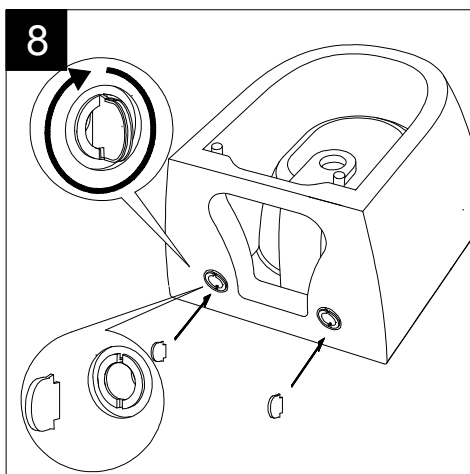

Guida all'installazione dei bidet sospesi con kit di fissaggio dal basso (cod. ACS40)

Serie: LIKE - BRIO - TOUCH - OZ - TIME - FLUT - SPEED

Installation Guide for wall-hung bidets with bottom fixing kit (cod. ACS40)

Series: LIKE - BRIO - TOUCH - OZ - TIME - FLUT - SPEED

①