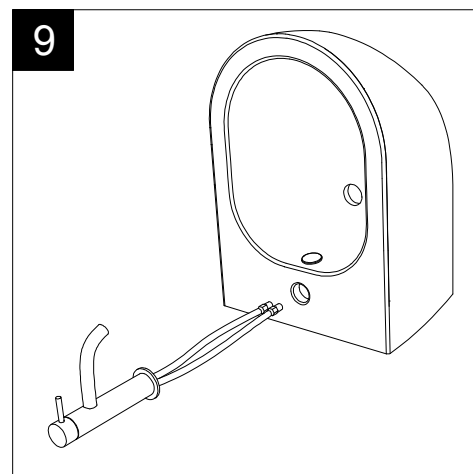

Guida all'installazione dei bidet sospesi con kit di fissaggio dal basso (cod. ACS40)

Serie: LIKE - BRIO - TOUCH - OZ - TIME - FLUT - SPEED

Installation Guide for wall-hung bidets with bottom fixing kit (cod. ACS40)

Series: LIKE - BRIO - TOUCH - OZ - TIME - FLUT - SPEED

①