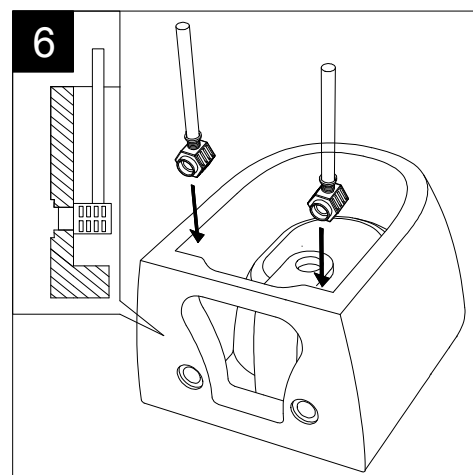

Guida all'installazione dei bidet sospesi con kit di fissaggio dal basso (cod. ACS40)

Serie: LIKE - BRIO - TOUCH - OZ - TIME - FLUT - SPEED

Installation Guide for wall-hung bidets with bottom fixing kit (cod. ACS40)

Series: LIKE - BRIO - TOUCH - OZ - TIME - FLUT - SPEED

①