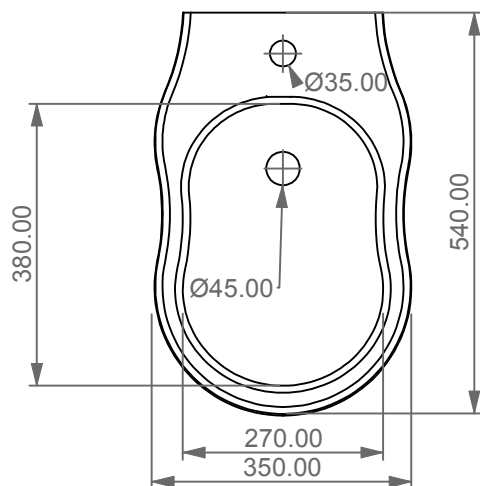

FRONT

LEFT

GSG
CERAMIC DESIGN

Bidet sospeso Time monoforo
(senza foro su richiesta)
Bidet wall-hung one hole
(no hole on request)

TOP

REAR

SECTION

Designation Bidet sospeso Time monoforo (senza foro su richiesta) Bidet wall-hung one hole (no hole on request)	
Scale 1:10	
cod. TIBISO	

This drawing including the respected data may neither be duplicated nor modified nor altered without the consent of GSG Ceramic Design. The use of the data/technical drawings take place at users own risk and under exclusion of any liability of GSG Ceramic Design. The dimensions are not binding; products are subject to changes. Measurement shown may be subjected to small variations or are indicative.

Guida all'installazione dei bidet sospesi con kit di fissaggio dal basso (cod. ACS40)

Serie: LIKE - BRIO - TOUCH - OZ - TIME - FLUT - SPEED

Installation Guide for wall-hung bidets with bottom fixing kit (cod. ACS40)