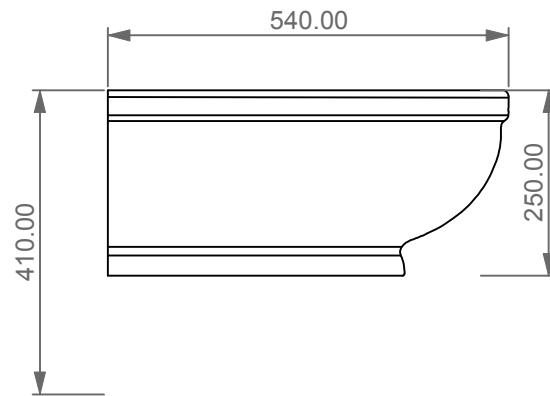

FRONT

LEFT

GSG
CERAMIC DESIGN

Bidet sospeso Time monoforo
(senza foro su richiesta)
Bidet wall-hung one hole
(no hole on request)

TOP

REAR

SECTION

Designation Bidet sospeso Time monoforo (senza foro su richiesta) Bidet wall-hung one hole (no hole on request)	
Scale 1:10	
cod. TIBISO	

This drawing including the respected data may neither be duplicated nor modified nor altered without the consent of GSG Ceramic Design. The use of the data/technical drawings take place at users own risk and under exclusion of any liability of GSG Ceramic Design. The dimensions are not binding; products are subject to changes. Measurement shown may be subjected to small variations or are indicative.