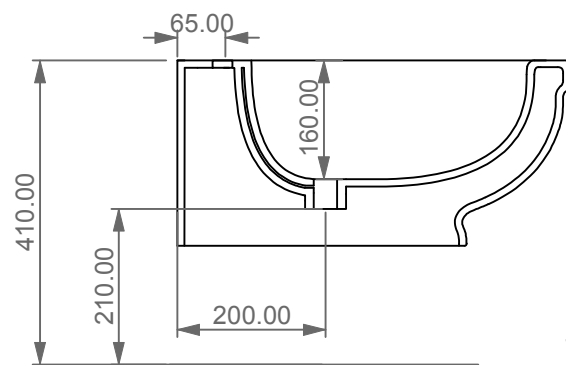

FRONT

LEFT

GSG
CERAMIC DESIGN

Bidet sospeso Time monoforo
(senza foro su richiesta)
Bidet wall-hung one hole
(no hole on request)

TOP

REAR

SECTION

Designation Bidet sospeso Time monoforo (senza foro su richiesta) Bidet wall-hung one hole (no hole on request)	
Scale 1:10	
cod. TIBISO	

This drawing including the respected data may neither be duplicated nor modified nor altered without the consent of GSG Ceramic Design. The use of the data/technical drawings take place at users own risk and under exclusion of any liability of GSG Ceramic Design. The dimensions are not binding; products are subject to changes. Measurement shown may be subjected to small variations or are indicative.

Guida all'installazione dei bidet sospesi con kit di fissaggio dal basso (cod. ACS40)

Serie: LIKE - BRIO - TOUCH - OZ - TIME - FLUT - SPEED

Installation Guide for wall-hung bidets with bottom fixing kit (cod. ACS40)