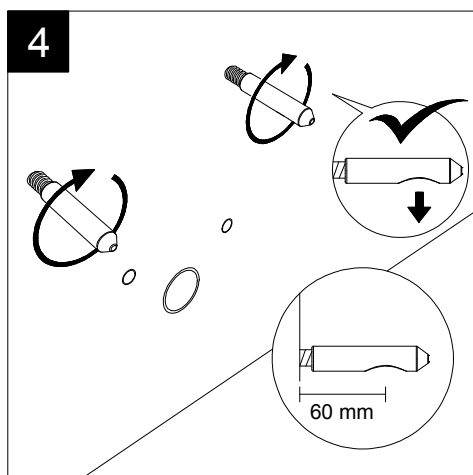

Guida all'installazione dei bidet sospesi con kit di fissaggio dal basso (cod. ACS40)

Serie: LIKE - BRIO - TOUCH - OZ - TIME - FLUT - SPEED

Installation Guide for wall-hung bidets with bottom fixing kit (cod. ACS40)

Series: LIKE - BRIO - TOUCH - OZ - TIME - FLUT - SPEED

①