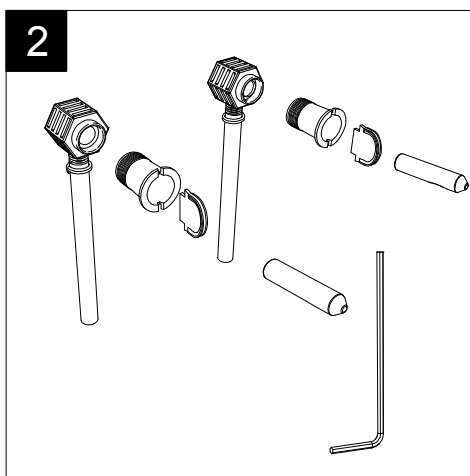

FRONT

LEFT

GSG
CERAMIC DESIGN

Bidet sospeso Time monoforo
(senza foro su richiesta)
Bidet wall-hung one hole
(no hole on request)

TOP

REAR

SECTION

Designation Bidet sospeso Time monoforo (senza foro su richiesta) Bidet wall-hung one hole (no hole on request)	
Scale 1:10	
cod. TIBISO	

This drawing including the respected data may neither be duplicated nor modified nor altered without the consent of GSG Ceramic Design. The use of the data/technical drawings take place at users own risk and under exclusion of any liability of GSG Ceramic Design. The dimensions are not binding; products are subject to changes. Measurement shown may be subjected to small variations or are indicative.

Guida all'installazione dei bidet sospesi con kit di fissaggio dal basso (cod. ACS40)

Serie: LIKE - BRIO - TOUCH - OZ - TIME - FLUT - SPEED

Installation Guide for wall-hung bidets with bottom fixing kit (cod. ACS40)

Series: LIKE - BRIO - TOUCH - OZ - TIME - FLUT - SPEED

①

Guida all'installazione dei bidet sospesi con kit di fissaggio dal basso (cod. ACS40)

Serie: LIKE - BRIO - TOUCH - OZ - TIME - FLUT - SPEED

Installation Guide for wall-hung bidets with bottom fixing kit (cod. ACS40)