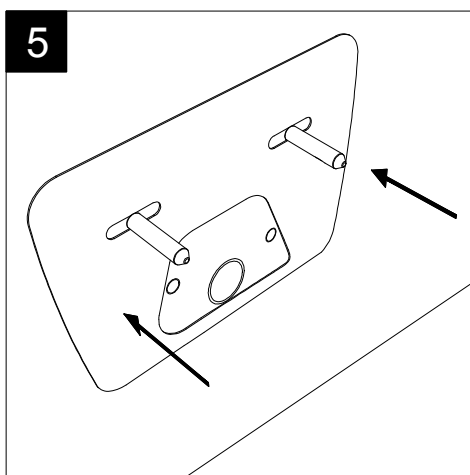

Guida all'installazione dei bidet sospesi con kit di fissaggio dal basso (cod. ACS40)

Serie: LIKE - BRIO - TOUCH - OZ - TIME - FLUT - SPEED

Installation Guide for wall-hung bidets with bottom fixing kit (cod. ACS40)

Series: LIKE - BRIO - TOUCH - OZ - TIME - FLUT - SPEED

①