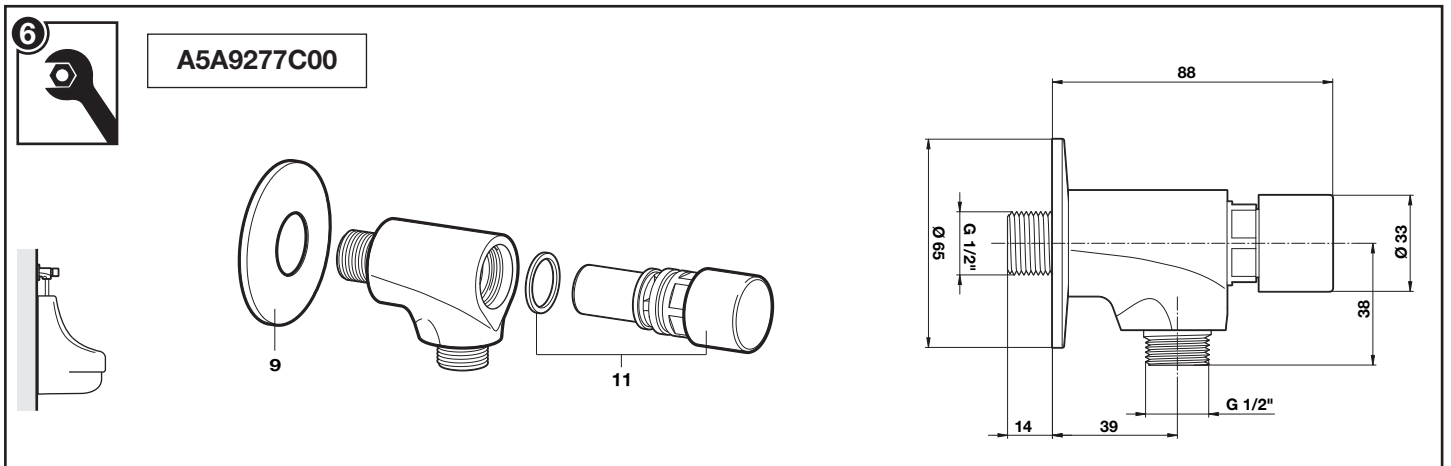

Roca

INSTANT

	P	P bar		
	T	°C		
	Q (3 bar)	l/min		
		seg		

1 - AG0101300R	5 - AG0101700R	9 - AG0102100R	13 - AG0113700R
2 - A525003207	6 - AG0101800R	10 - AG0102200R	14 - AG0113600R
3 - AG0101507R 6 l/min	7 - AG0101900R	11 - AG0102300R	15 - AG0113500R
- AG0126807R 2 l/min	8 - AG0102000R	12 - AG0029400R	16 - A525008009
4 - AG0101603R			