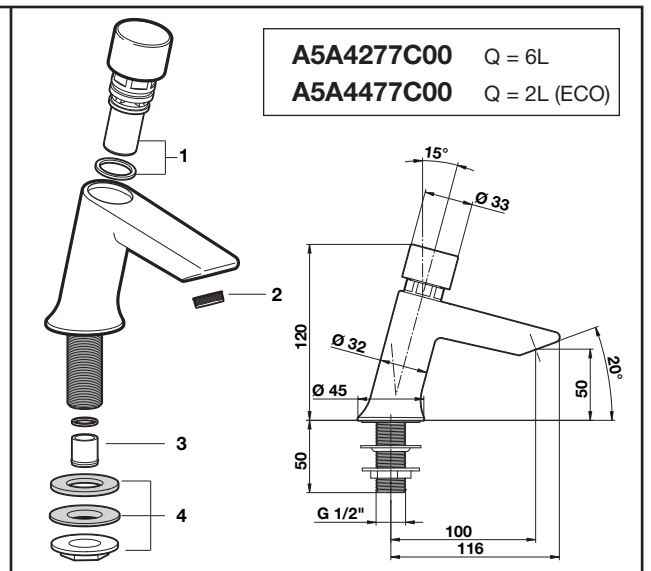

Roca

INSTANT

	P	P bar		
	T	°C		
	Q (3 bar)	l/min		
		seg		

1 - AG0101300R	5 - AG0101700R	9 - AG0102100R	13 - AG0113700R
2 - A525003207	6 - AG0101800R	10 - AG0102200R	14 - AG0113600R
3 - AG0101507R 6 l/min	7 - AG0101900R	11 - AG0102300R	15 - AG0113500R
- AG0126807R 2 l/min	8 - AG0102000R	12 - AG0029400R	16 - A525008009
4 - AG0101603R			