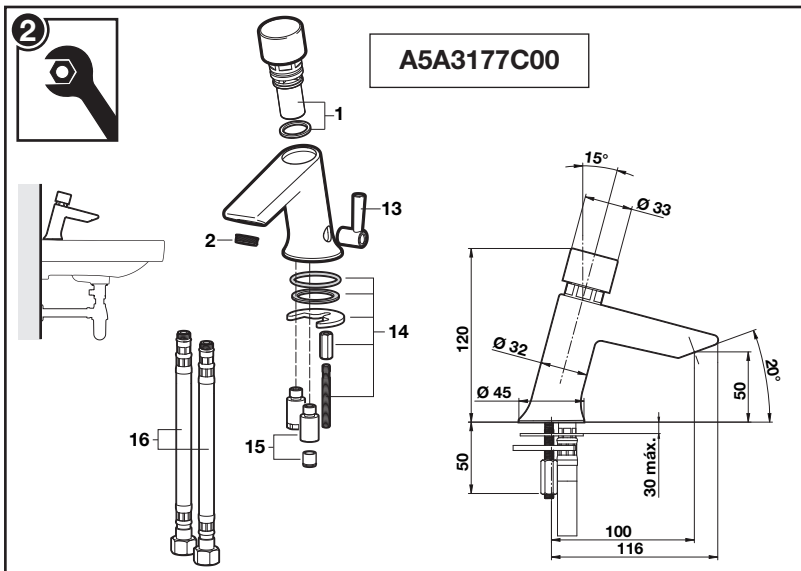

Roca

INSTANT

	P	P bar		
	T	°C		
	Q (3 bar)	l/min		
		seg		

1 - AG0101300R	5 - AG0101700R	9 - AG0102100R	13 - AG0113700R
2 - A525003207	6 - AG0101800R	10 - AG0102200R	14 - AG0113600R
3 - AG0101507R 6 l/min	7 - AG0101900R	11 - AG0102300R	15 - AG0113500R
- AG0126807R 2 l/min	8 - AG0102000R	12 - AG0029400R	16 - A525008009
4 - AG0101603R			