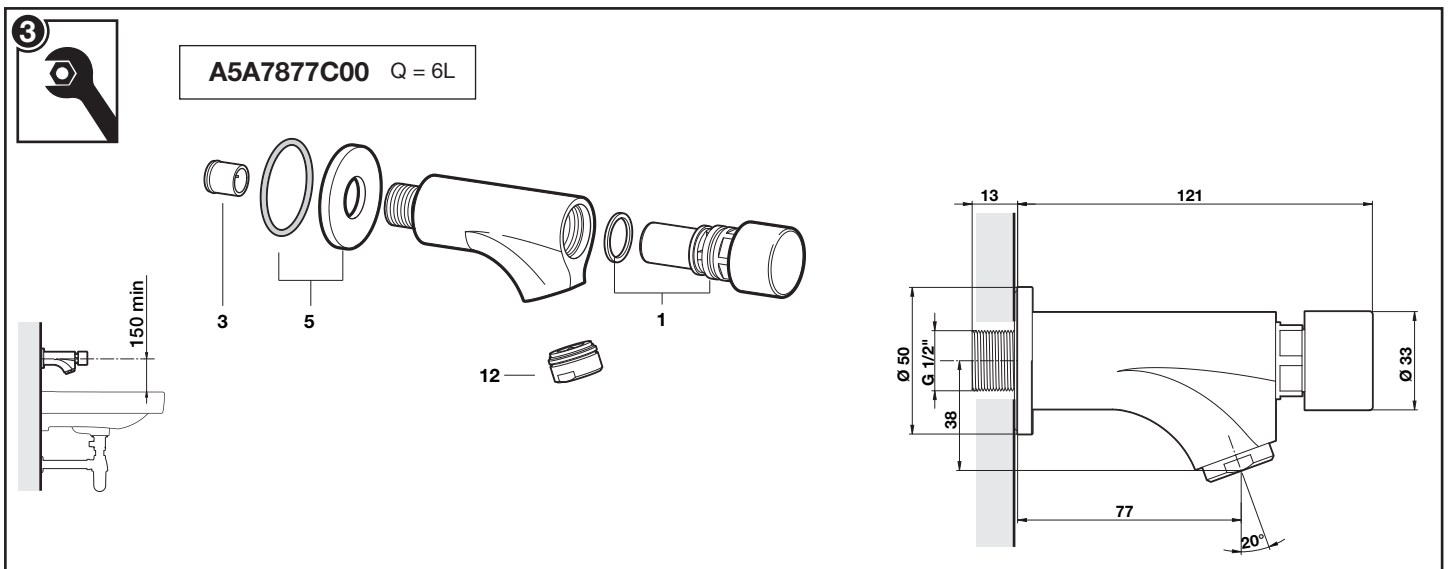

Roca

INSTANT

	P	P bar		
	T	°C		
	Q (3 bar)	l/min		
		seg		

1 - AG0101300R	5 - AG0101700R	9 - AG0102100R	13 - AG0113700R
2 - A525003207	6 - AG0101800R	10 - AG0102200R	14 - AG0113600R
3 - AG0101507R 6 l/min	7 - AG0101900R	11 - AG0102300R	15 - AG0113500R
- AG0126807R 2 l/min	8 - AG0102000R	12 - AG0029400R	16 - A525008009
4 - AG0101603R			