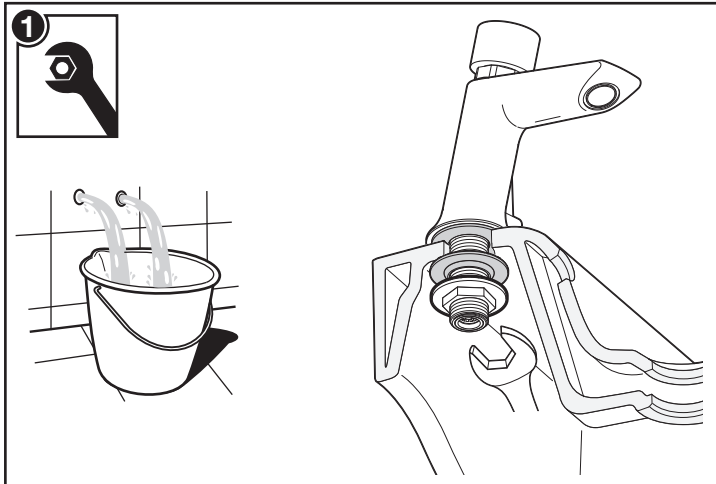

Roca

INSTANT

	P	P bar		
	T	°C		
	Q (3 bar)	l/min		
		seg		

1 - AG0101300R	5 - AG0101700R	9 - AG0102100R	13 - AG0113700R
2 - A525003207	6 - AG0101800R	10 - AG0102200R	14 - AG0113600R
3 - AG0101507R 6 l/min	7 - AG0101900R	11 - AG0102300R	15 - AG0113500R
- AG0126807R 2 l/min	8 - AG0102000R	12 - AG0029400R	16 - A525008009
4 - AG0101603R			