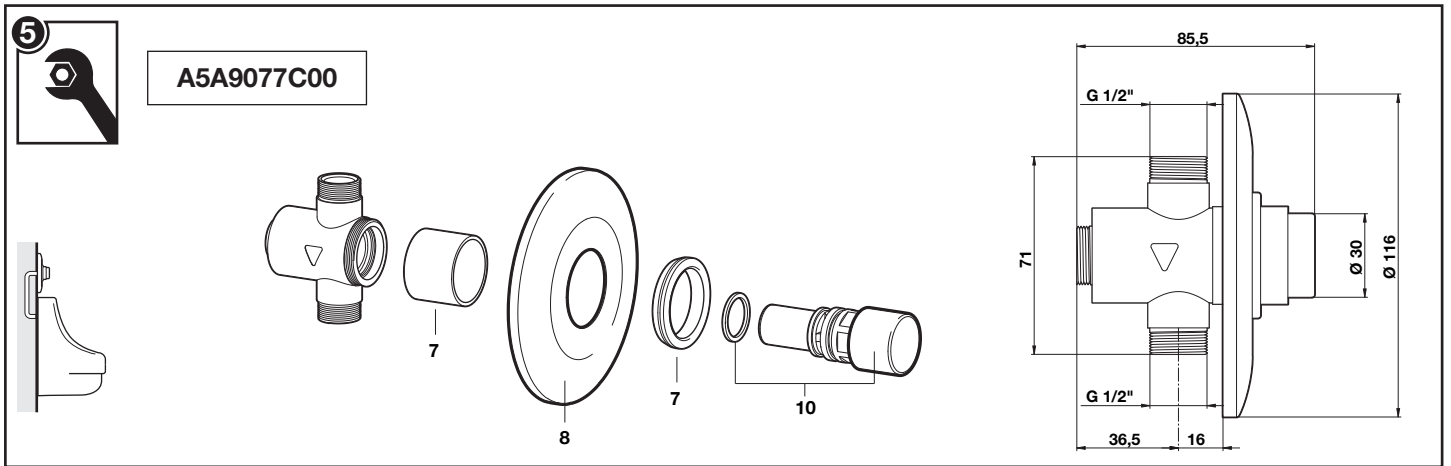

Roca

INSTANT

	P	P bar		
	T	°C		
	Q (3 bar)	l/min		
		seg		

1 - AG0101300R	5 - AG0101700R	9 - AG0102100R	13 - AG0113700R
2 - A525003207	6 - AG0101800R	10 - AG0102200R	14 - AG0113600R
3 - AG0101507R 6 l/min	7 - AG0101900R	11 - AG0102300R	15 - AG0113500R
- AG0126807R 2 l/min	8 - AG0102000R	12 - AG0029400R	16 - A525008009
4 - AG0101603R			