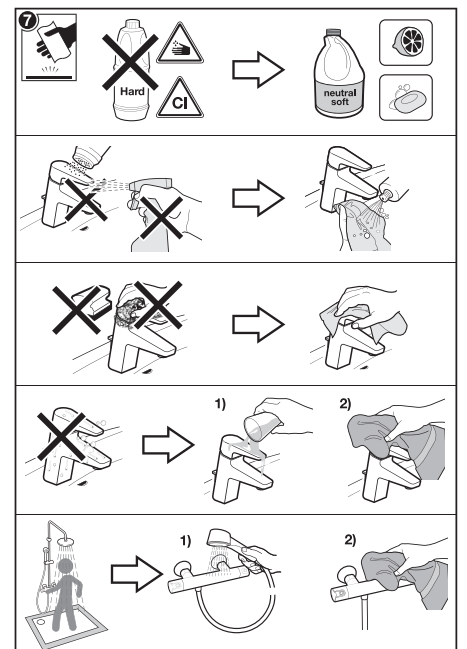

Roca

INSTANT

	P	P bar		
	T	°C		
	Q (3 bar)	l/min		
		seg		

1 - AG0101300R	5 - AG0101700R	9 - AG0102100R	13 - AG0113700R
2 - A525003207	6 - AG0101800R	10 - AG0102200R	14 - AG0113600R
3 - AG0101507R 6 l/min	7 - AG0101900R	11 - AG0102300R	15 - AG0113500R
- AG0126807R 2 l/min	8 - AG0102000R	12 - AG0029400R	16 - A525008009
4 - AG0101603R			