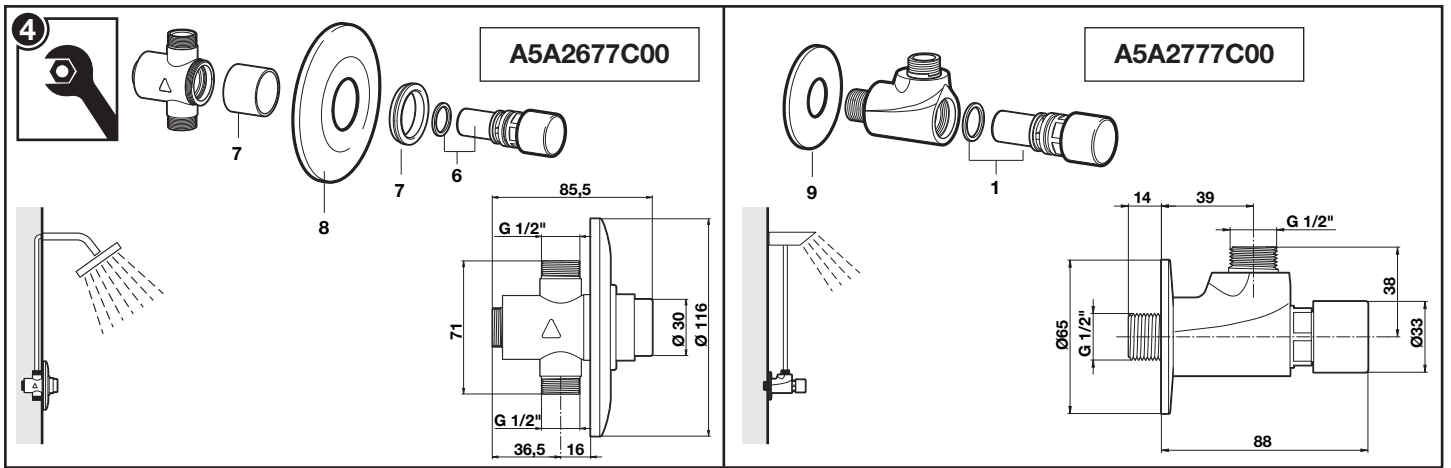

Roca

INSTANT

	P	P bar		
	T	°C		
	Q (3 bar)	l/min		
		seg		

1 - AG0101300R	5 - AG0101700R	9 - AG0102100R	13 - AG0113700R
2 - A525003207	6 - AG0101800R	10 - AG0102200R	14 - AG0113600R
3 - AG0101507R 6 l/min	7 - AG0101900R	11 - AG0102300R	15 - AG0113500R
- AG0126807R 2 l/min	8 - AG0102000R	12 - AG0029400R	16 - A525008009
4 - AG0101603R			