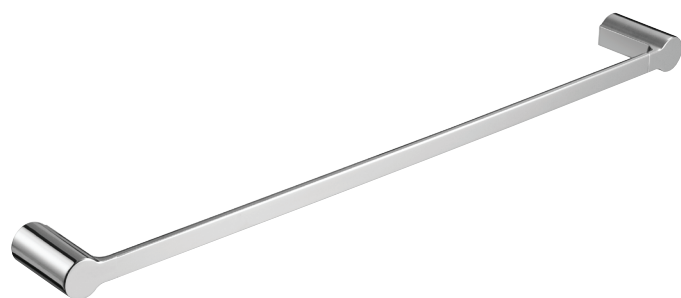

15205D

Collection: SINGULIER

Finish*:

CP - Chrome

Features

- DIMENSIONS: 60.90 x 6.80 cm
- MATERIAL: 54
- The Singulier all-chrome Collection offers complete fittings for a consistently esthetic bathroom.
- WEIGHT: 1 kg
- INSTALLATION TYPE: Wall-mount

Technical drawing

Product Specification: Metal wall towel rail. 15205D. Collection: SINGULIER. DIMENSIONS: 60.90 x 6.80 cm. WEIGHT: 1 kg. MATERIAL: 54. INSTALLATION TYPE: Wall-mount. The Singulier all-chrome Collection offers complete fittings for a consistently esthetic bathroom..