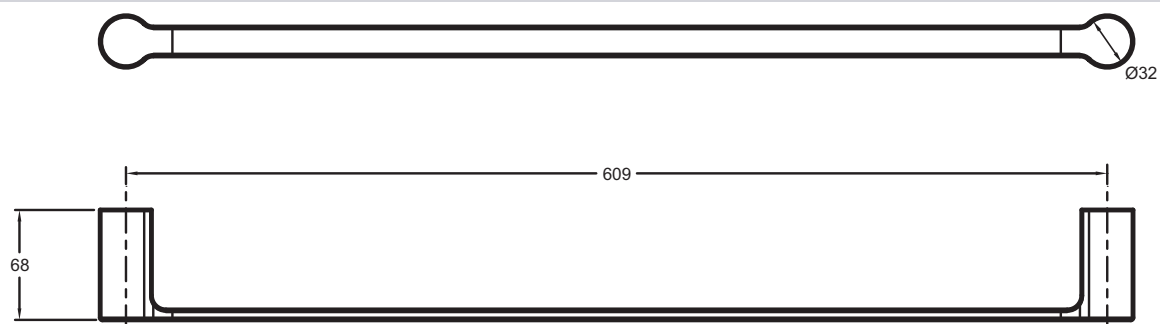

15205D

Collection: SINGULIER

Finish*:

CP - Chrome

Features

- DIMENSIONS: 60.90 x 6.80 cm
- MATERIAL: 54
- The Singulier all-chrome Collection offers complete fittings for a consistently esthetic bathroom.
- WEIGHT: 1 kg
- INSTALLATION TYPE: Wall-mount

Technical drawing

Product Specification: Metal wall towel rail. 15205D. Collection: SINGULIER. DIMENSIONS: 60.90 x 6.80 cm. WEIGHT: 1 kg. MATERIAL: 54. INSTALLATION TYPE: Wall-mount. The Singulier all-chrome Collection offers complete fittings for a consistently esthetic bathroom..