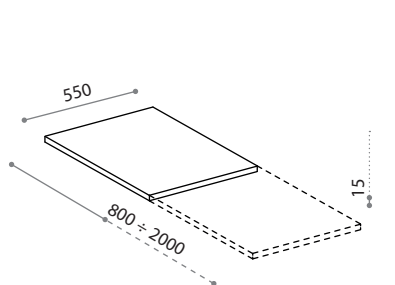

Article: Natura
 Category: Shower tray
 Material: Teknoform®
 Hole Ø: 90 mm

Description: Shower trays made of Teknoform are distinguished by their flexibility of installation and dimensions.

FLESSIBILITÀ DI POSA GREATEST FLEXIBILITY ON INSTALLATION

filo pavimento - flush fitting installation

sopra pavimento - on floor installation

sopra pavimento
 con elemento speciale salva acqua
 on floor installation
 with special water save rail

Piatti doccia
 Shower trays

Rivestimenti
 Wall covering

Bordo salva acqua
 Water save rail

Su richiesta - On request

Sifone per piatti doccia a filo pavimento con foro scarico Ø90 mm.
 Drain for shower tray with Ø 90 mm drain hole. Suitable for shower trays flush with the flooring.