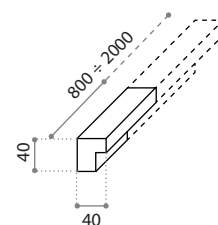

Article: Natura
 Category: Shower tray
 Material: Teknoform®
 Hole Ø: 90 mm

Description: Shower trays made of Teknoform are distinguished by their flexibility of installation and dimensions.

FLESSIBILITÀ DI POSA GREATEST FLEXIBILITY ON INSTALLATION

filo pavimento - flush fitting installation

sopra pavimento - on floor installation

sopra pavimento
 con elemento speciale salva acqua
 on floor installation
 with special water save rail

Piatti doccia
 Shower trays

Rivestimenti
 Wall covering

Bordo salva acqua
 Water save rail

Su richiesta - On request

Sifone per piatti doccia a filo pavimento con foro scarico Ø90 mm.
 Drain for shower tray with Ø 90 mm drain hole. Suitable for shower trays flush with the flooring.