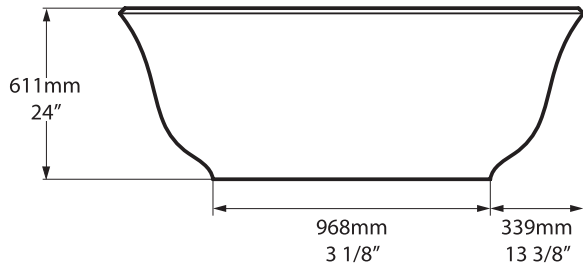

Section AA

Side view