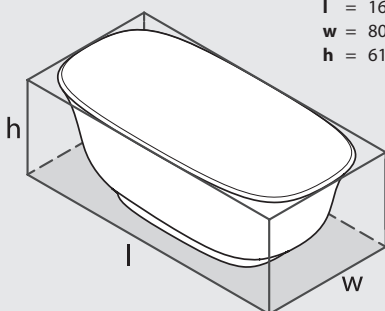

# Amiata

AMT-N-xx-NO

**Top view**

**Front view**

**Side view**

**Section BB**

Shown with K17 waste kit

**Section AA**

\*All measurements subject to +/-5% tolerance  
\*Overflow hole not drilled

l = 1645mm / 64<sup>3</sup>/<sub>4</sub>"  
w = 800mm / 31<sup>1</sup>/<sub>2</sub>"  
h = 611mm / 24"

349 KG	280 ltr
223 KG	154 ltr
69 KG	0 ltr