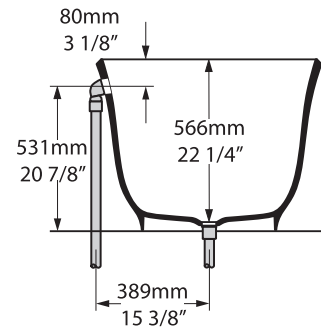

# Amiata

AMT-N-xx-NO

**Top view**

**Front view**

**Side view**

**Section BB**

Shown with K17 waste kit

**Section AA**

\*All measurements subject to +/-5% tolerance  
\*Overflow hole not drilled

l = 1645mm / 64<sup>3</sup>/<sub>4</sub>"  
w = 800mm / 31<sup>1</sup>/<sub>2</sub>"  
h = 611mm / 24"

349 KG	280 ltr
223 KG	154 ltr
69 KG	0 ltr