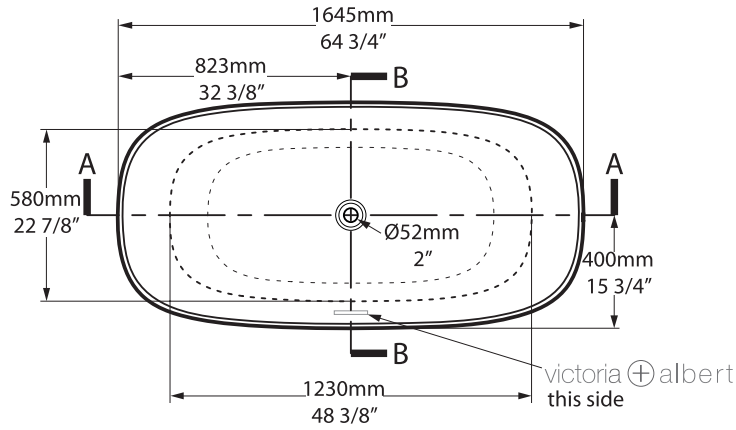

Side view

Amiata

AMT-N-xx-NO

Top view