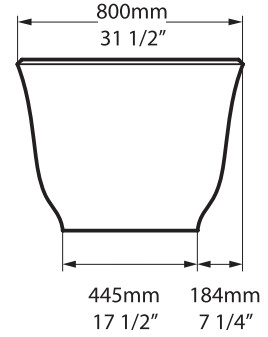

Amiata

AMT-N-xx-NO

Front view

Section BB

Shown with K17 waste kit

*All measurements subject to +/-5% tolerance
*Overflow hole not drilled

l = 1645mm / 64³/₄"
w = 800mm / 31¹/₂"
h = 611mm / 24"

349 KG	280 ltr
223 KG	154 ltr
69 KG	0 ltr

.dwg | .dxf | .skp www.vandabaths.com

Massachusetts Code: Approved
cUPC listing by IAPMO: File No. 6574

VA/1204/05/Jan19