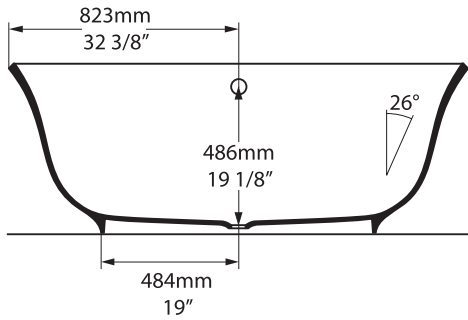

# Amiata

AMT-N-xx-NO

**Top view**

**Front view**

**Side view**

**Section BB**

Shown with K17 waste kit

**Section AA**

\*All measurements subject to +/-5% tolerance  
\*Overflow hole not drilled

l = 1645mm / 64<sup>3</sup>/<sub>4</sub>"  
w = 800mm / 31<sup>1</sup>/<sub>2</sub>"  
h = 611mm / 24"

349 KG	280 ltr
223 KG	154 ltr
69 KG	0 ltr