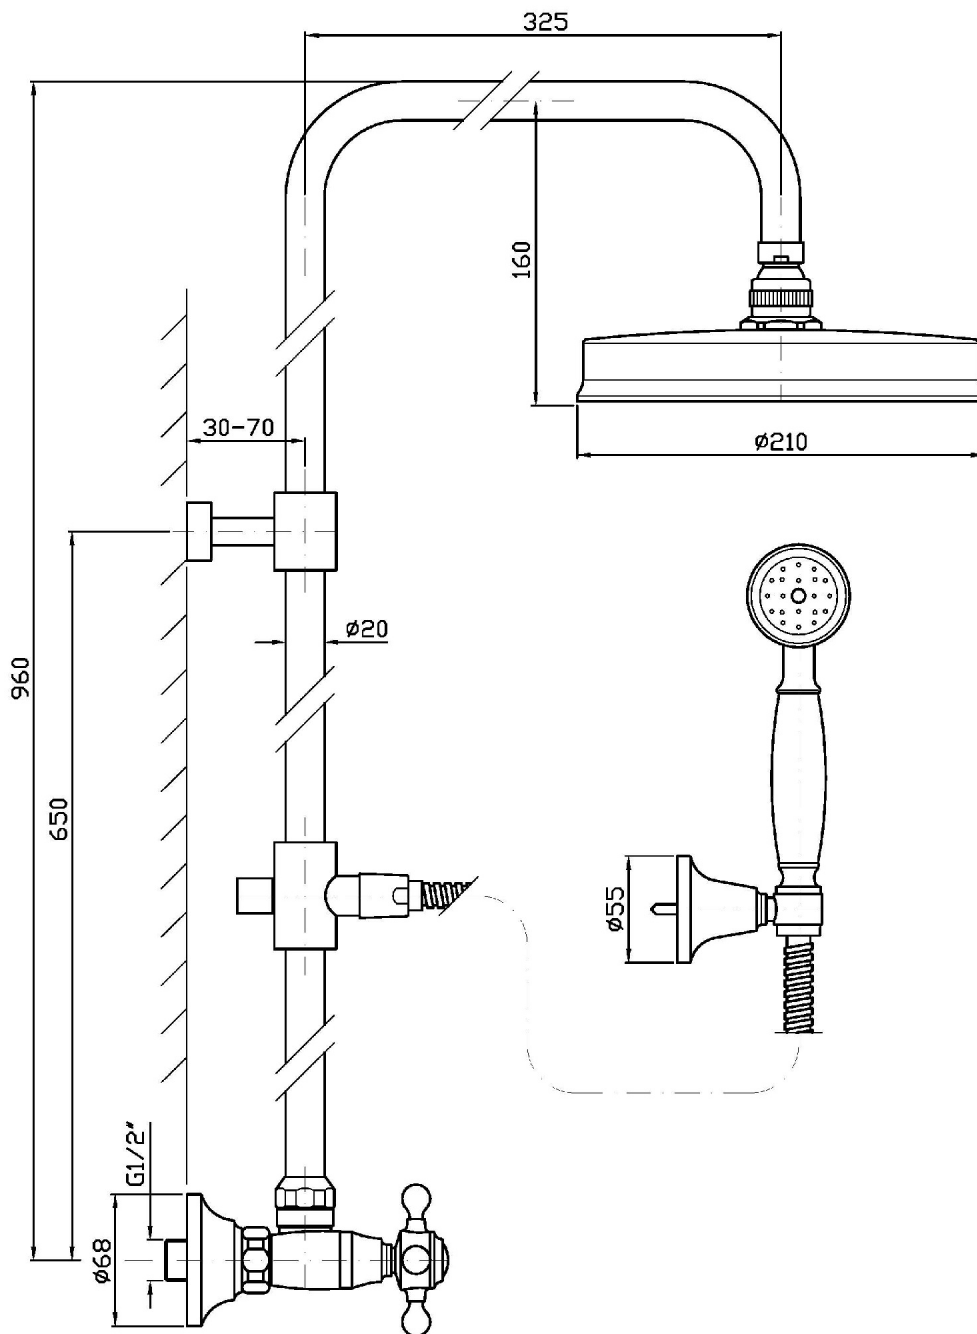

Shower column with exposed shower mixer, brass shower head and handshower Z9472P.C.

Finiture / Finishes

		C8		C40		C41
Cromo / Chrome	Nickel Lucido / Polished Nickel		Oro / Gold		Oro spazzolato / Brushed Gold	

SHOWER

ZAG860

Disegno Complessivo / Overall Drawing

SHOWER

ZAG860

Esplosi / Exploded

SHOWER

ZAG860 Portate / Flowrates (lt/min)

PRESSIONE PRESSURE	1 BAR	2 BAR	3 BAR	4 BAR	5 BAR
<small>P1</small> SOFFIONE SHOWER HEAD	9,4	13,7	17	19,8	22,3
<small>P2</small> DOCCETTA HANDSHOWER	9	13,3	16,2	19,2	21,6
<small>P3</small>					
<small>P4</small>					
<small>P5</small>					

SHOWER

ZAG860 Pesì e Misure / Weights and Sizes

Peso (Kg) Weight (lb)	7,79 (Kg)	17,17 (lb)
Volume test (dc3) - (in3)	41,77 (dc3)	2548,96 (in3)
h (mm) - (in)	110,00 (mm)	4,33 (in)
L1 (mm) - (in)	415,00 (mm)	16,34 (in)
L2 (mm) - (in)	915,00 (mm)	36,02 (in)