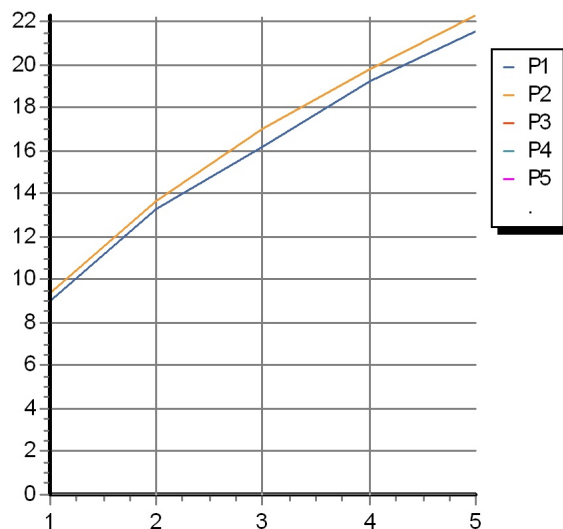

SHOWER

ZAG860

Disegno Complessivo / Overall Drawing

SHOWER

ZAG860

Esplosi / Exploded

SHOWER

ZAG860 Portate / Flowrates (lt/min)

SHOWER

ZAG860 Pesì e Misure / Weights and Sizes

Peso (Kg) Weight (lb)	7,79 (Kg)	17,17 (lb)
Volume test (dc3) - (in3)	41,77 (dc3)	2548,96 (in3)
h (mm) - (in)	110,00 (mm)	4,33 (in)
L1 (mm) - (in)	415,00 (mm)	16,34 (in)
L2 (mm) - (in)	915,00 (mm)	36,02 (in)