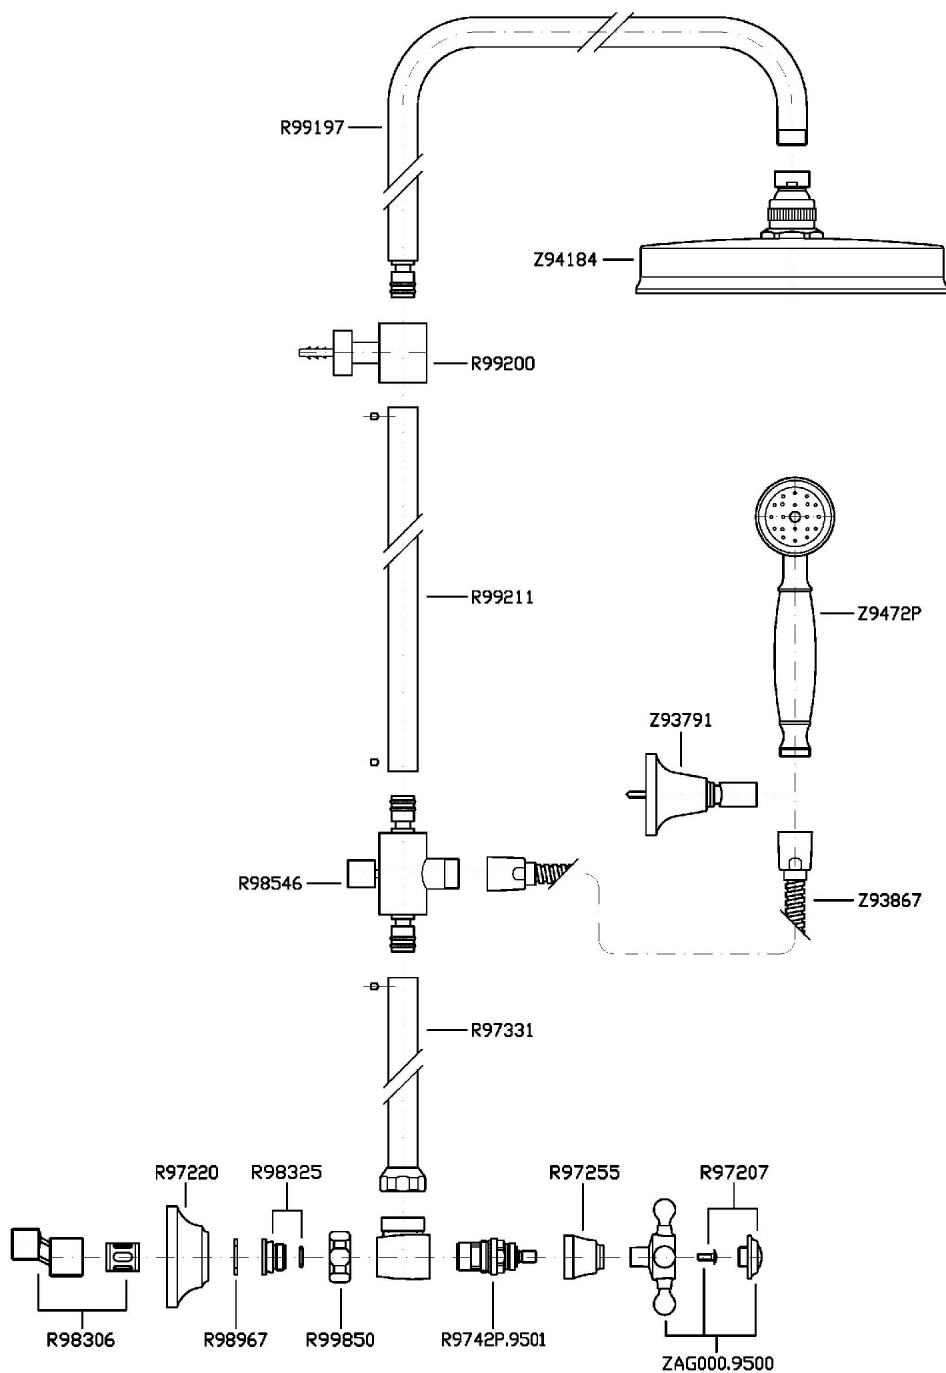

Shower column with exposed shower mixer, brass shower head and handshower Z9472P.C.

Finiture / Finishes

		C8		C40		C41
Cromo / Chrome	Nickel Lucido / Polished Nickel		Oro / Gold		Oro spazzolato / Brushed Gold	

SHOWER

ZAG860

Disegno Complessivo / Overall Drawing

SHOWER

ZAG860

Esplosi / Exploded

SHOWER

ZAG860 Portate / Flowrates (lt/min)

PRESSIONE PRESSURE	1 BAR	2 BAR	3 BAR	4 BAR	5 BAR
<small>P1</small> SOFFIONE SHOWER HEAD	9,4	13,7	17	19,8	22,3
<small>P2</small> DOCCETTA HANDSHOWER	9	13,3	16,2	19,2	21,6
<small>P3</small>					
<small>P4</small>					
<small>P5</small>					

SHOWER

ZAG860 Pesì e Misure / Weights and Sizes

Peso (Kg) Weight (lb)	7,79 (Kg)	17,17 (lb)
Volume test (dc3) - (in3)	41,77 (dc3)	2548,96 (in3)
h (mm) - (in)	110,00 (mm)	4,33 (in)
L1 (mm) - (in)	415,00 (mm)	16,34 (in)
L2 (mm) - (in)	915,00 (mm)	36,02 (in)