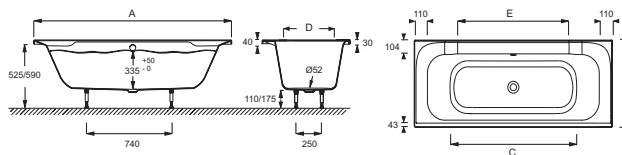

E6D011

Collection: DOBLE

Finish*:

00 - Blanc

Main features:

Features

- DIMENSIONS: 170 x 70 x 39.50 cm
- MATERIAL: Acrylic
- VOLUME (L): 186/110
- FOOT HEIGHT: 13 cm
- PRODUCT INCLUDED: (Pillow included)
- STEP: Not supplied
- OPTIONAL COORDINATING PANEL: Yes
- BATH WELL LENGTH: 95.8 cm
- TWO-PERSON BATH: No
- GUARANTEE: 10 years
- BOTTOM DIMENSIONS: 95.8 x 29.4 cm
- OPTIONAL: 2nd gel cushion
- WEIGHT: 19.6 kg
- INSTALLATION TYPE: Drop-in
- SHAPE: Rectangular
- WASTE DIAMETER: 5,2 cm
- FEET: Supplied
- WASTE : Not supplied
- OPTIONAL COORDINATING BATHTHSCREEN: Yes
- BATH WELL WIDTH: from 95.8 to 29.4 cm
- CAN BE EQUIPPED WITH A WHIRLPOOL SYSTEM: Yes
- SUPPLIED WITH: Quick clip adjustable feet
- Available with whirlpool system

Optional products

- E4930: 2-panel bathscreen
- E4932: Single-panel bathscreen

Technical drawing

Mm	E6D011	E6D012	E6D013
A	1695 ⁻³	1695 ⁻³	1795 ⁻³
B	700 ⁻³	750 ⁻³	800 ⁻³
C	1068	1068	1175
D	424	474	524
E	958	958	1058

Product Specification: Bath 170 x 70 cm. E6D011. Collection: DOBLE. DIMENSIONS: 170 x 70 x 39.50 cm. WEIGHT: 19.6 kg. MATERIAL: Acrylic. INSTALLATION TYPE: Drop-in. VOLUME (L): 186/110. SHAPE: Rectangular. FOOT HEIGHT: 13 cm. WASTE DIAMETER: 5,2 cm. PRODUCT INCLUDED: (Pillow included). FEET: Supplied. STEP: Not supplied. WASTE : Not supplied. OPTIONAL COORDINATING PANEL: Yes. OPTIONAL COORDINATING BATHTHSCREEN: Yes. BATH WELL LENGTH: 95.8 cm. BATH WELL WIDTH: from 95.8 to 29.4 cm. TWO-PERSON BATH: No. CAN BE EQUIPPED WITH A WHIRLPOOL SYSTEM: Yes. GUARANTEE: 10 years. SUPPLIED WITH: Quick clip adjustable feet. BOTTOM DIMENSIONS: 95.8 x 29.4 cm. Available with whirlpool system. OPTIONAL: 2nd gel cushion.