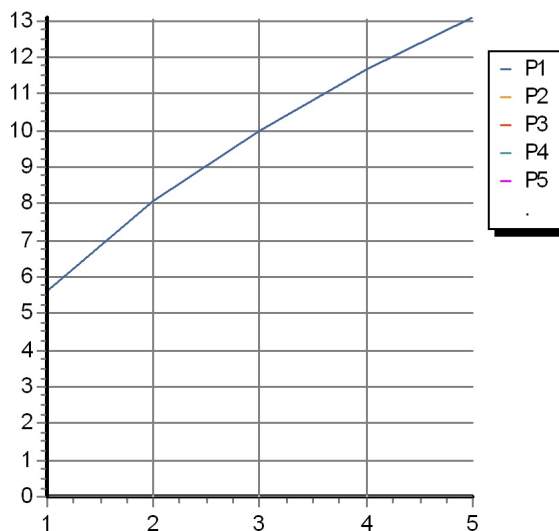

## AGORÀ

ZAG605

Pesi e Misure / Weights and Sizes

Peso ( Kg ) Weight ( lb )	2,62 ( Kg )	5,78 ( lb )
Volume test ( dc3 ) - ( in3 )	12,27 ( dc3 )	748,76 ( in3 )
h ( mm ) - ( in )	150,00 ( mm )	5,91 ( in )
L1 ( mm ) - ( in )	250,00 ( mm )	9,84 ( in )
L2 ( mm ) - ( in )	327,00 ( mm )	12,87 ( in )