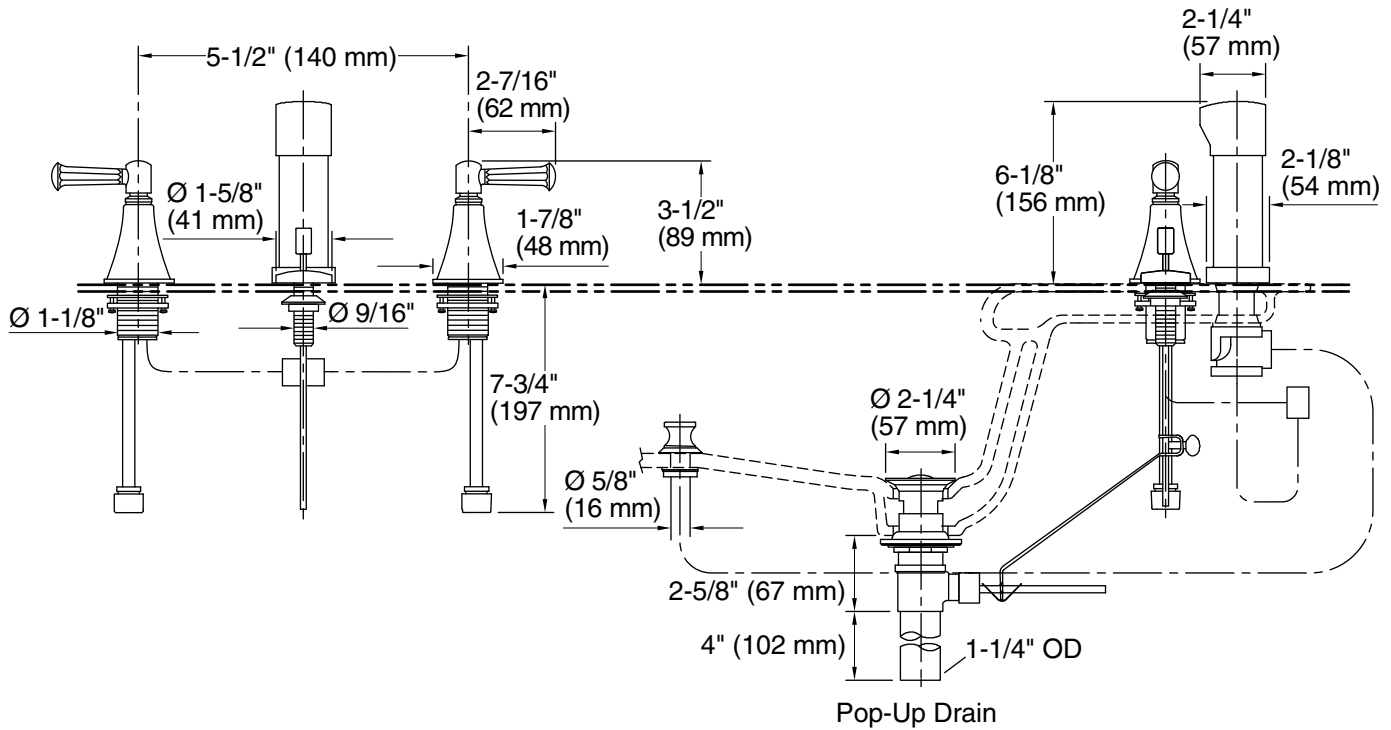

Features

- Flexible connections for easy installation.
- Quarter-turn washerless ceramic disc valves.
- Pop-up drain with lift rod and tailpiece.
- Stately Deco lever handles.
- Vertical spray.
- Fixture-mount transfer valve/vacuum breaker.

Material

- Brass construction.
- Brass valve bodies.

Recommended Products/Accessories

- K-23726 Drain treatment
- K-23723 Faucet cleaner

Codes/Standards

ASME A112.18.1/CSA B125.1
ASSE 1001

KOHLER® Faucet Lifetime Limited Warranty

Technical Information

All product dimensions are nominal.

Notes

Install this product according to the installation instructions.