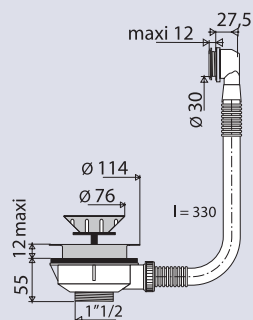

### CHARACTERISTICS

- white plastic basket Ø76 mm
- white plastic grid Ø114 mm
- plastic body with central screw
- threaded outlet 1"1/2

### PERFORMANCES

- Bulk under sink : **55 mm**
- Waste tightening : 0 to 12 mm
- Overflow grid tightening: 6 to 12 mm
- Flow rate : **38l/mn**

### PACKAGING

- Packaging : plastic bag
- Dimensions (mm) : **153 x 188**
- Parcel unit : **x 1**

### ADVANTAGES

**Ø30 mm overflow grid  
length 20 mm to be screwed**