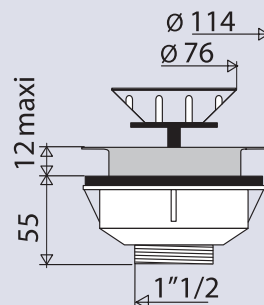

SINK WASTE 1 BOWL Ø 90

390100

manual basket waste

CHARACTERISTICS

- white plastic basket Ø76 mm
- white plastic grid Ø114 mm
- plastic body with central screw
- threaded outlet 1"1/2

PERFORMANCES

Bulk under sink : **55 mm**
Waste tightening : 0 to 12 mm
Flow rate : **38L/mn**

PACKAGING

Packaging : plastic bag
Dimensions (mm) : **153 x 188**
Parcel unit : **x 1**

REFERENCE

390100 142 00

SPECIFICATIONS

ADVANTAGES

white plastic basket
Ø 76 mm
white plastic grid
Ø 114 mm

All our products on
www.valentin.fr