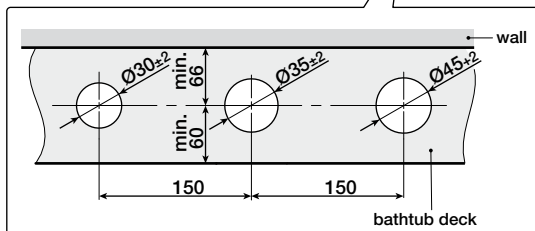

Roca

PALS

P	P bar	MAX. 10		
P	P bar	MIN. 0,5 MAX. 10	3	
T	°C	-80 MAX. -45 MIN.	-65 -50	
Q (3 bar)	l/min	5	20	12

2

1

2

4

6

A5A986D

Recommended the installation of **A526803314** and a waste bathtub with drain

1

2

3

8

9

A5A456D