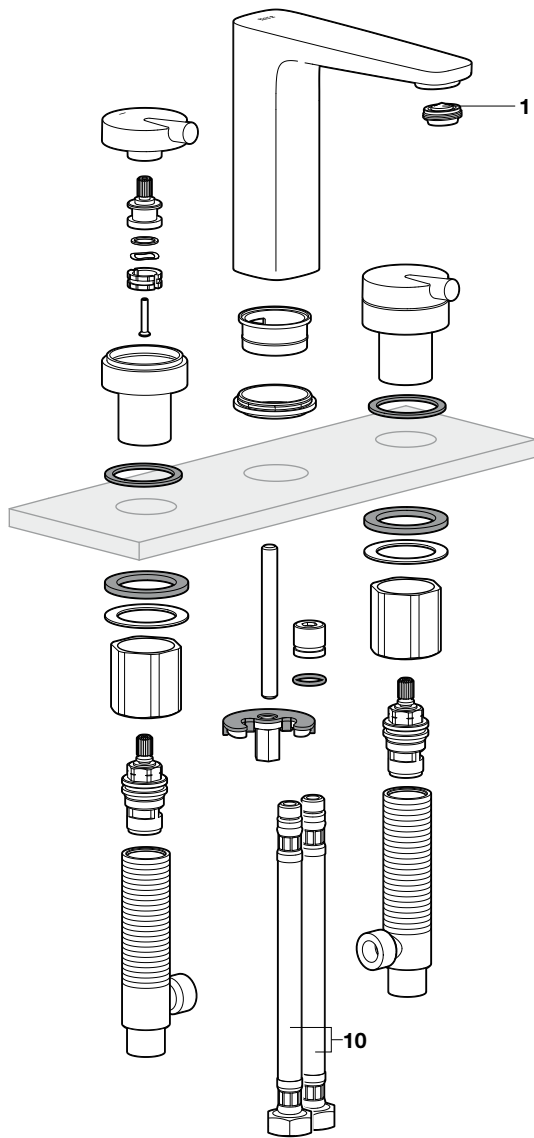

Roca

PALS

P	P bar	MAX. 10		
P	P bar	MIN. 0,5 MAX. 10	3	
T	°C	-80 MAX. -45 MIN.	-65 -50	
Q (3 bar)	l/min	5	20	12

2

1

2

4

6

A5A986D

Recommended the installation of **A526803314** and a waste bathtub with drain

1

2

3

8

9

A5A456D

1

2

3

4

5

6

1	-	A525023600
2	-	A525024200
3	-	AG0029400R
4	-	AG0216500R
5	-	AG0216600R
6	-	AG0126303R

7	-	AG0053707R
8	-	AG0222600R
9	-	AG0222700R
10	-	A525020309
11	-	A525027609
12	-	AG0007503R