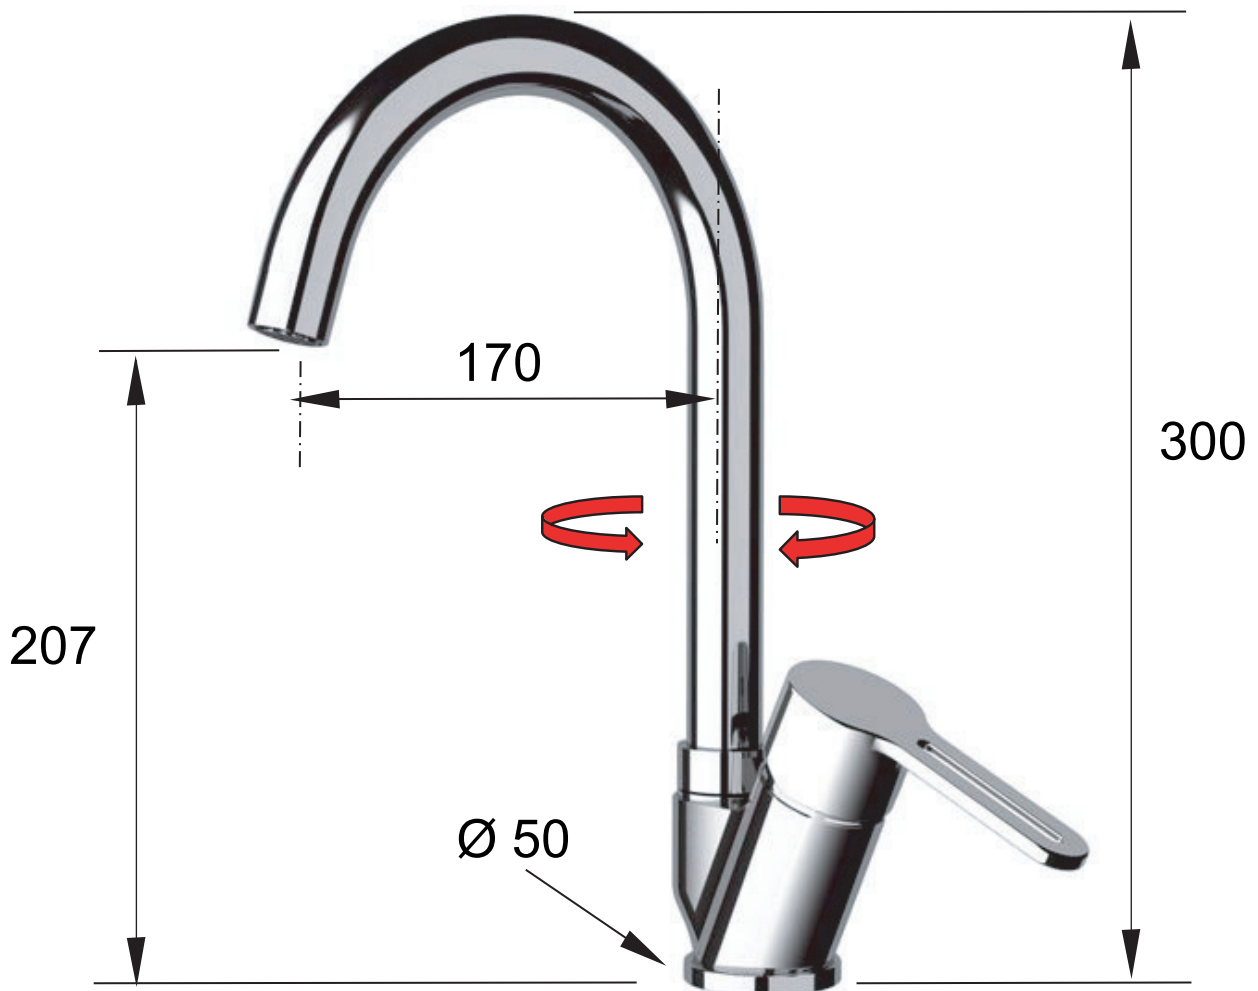

DANIEL

SCHEDA TECNICA TECHNICAL FEATURES

ART. COD.

SR614B

MATERIALI / MATERIALS

OTTONE CROMATO / CHROME PLATED BRASS

CROMATURA / CHROME PLATING

UNI EN 248