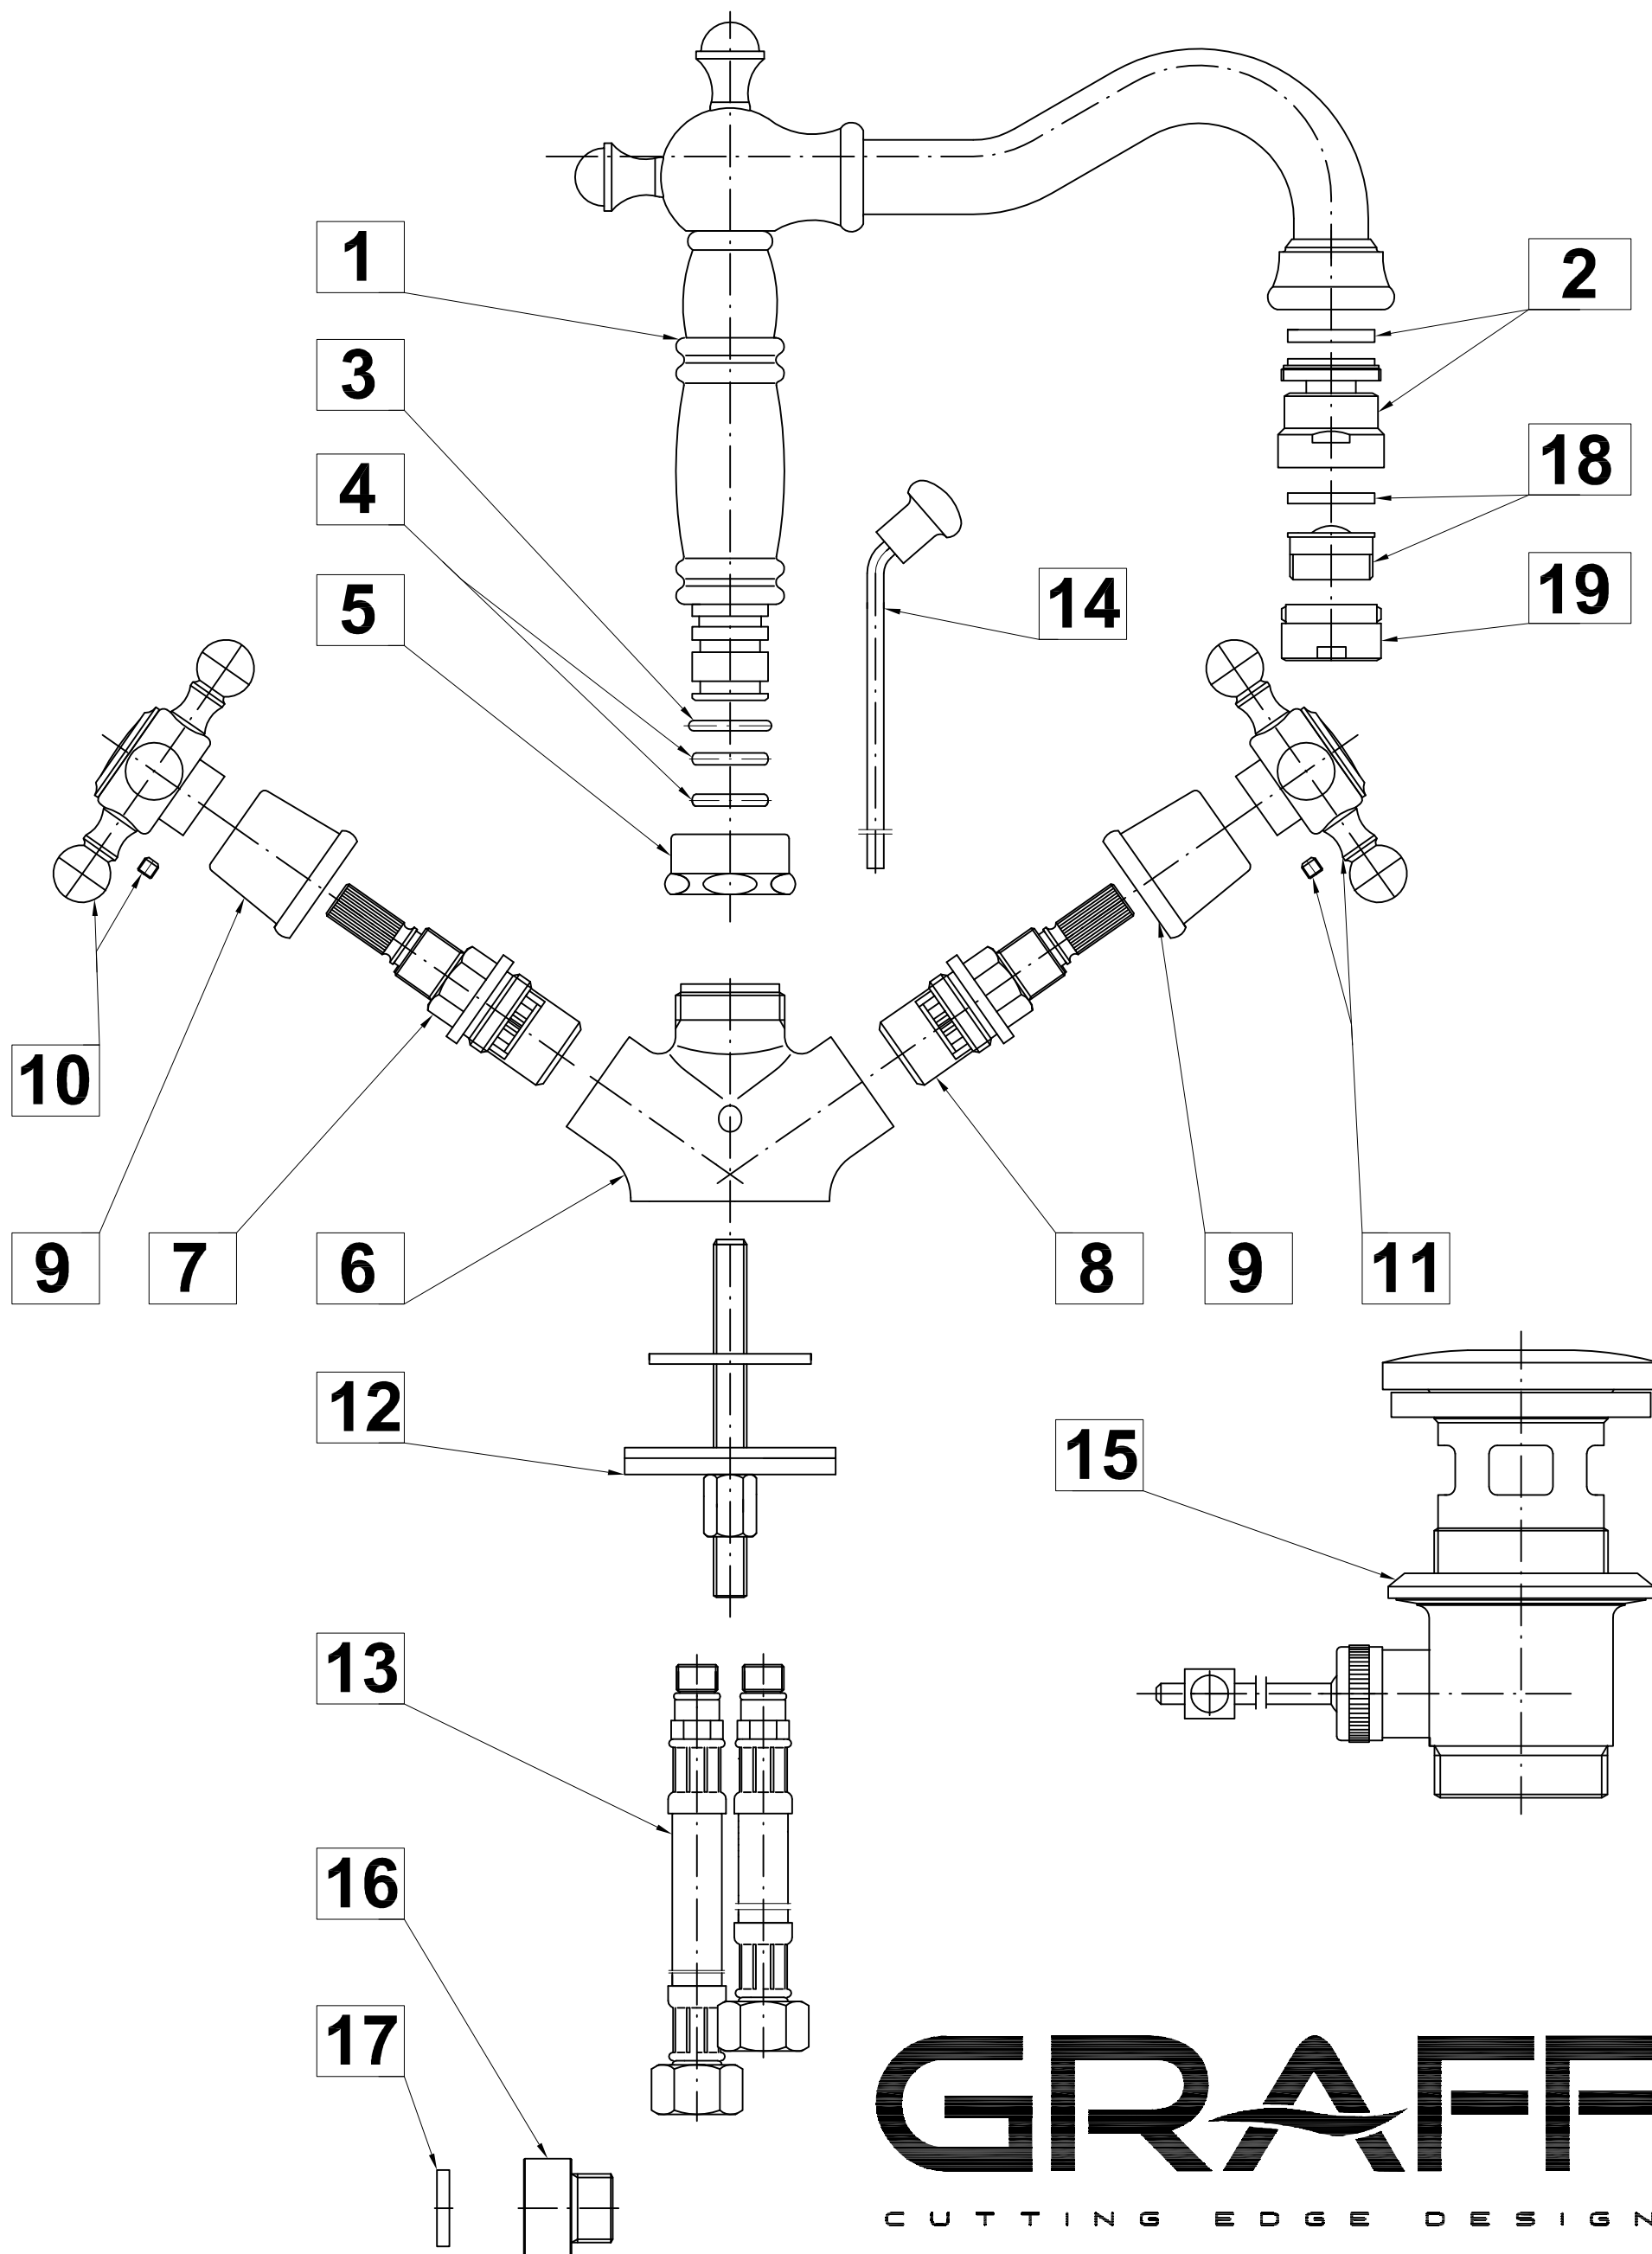

2340100

CANTERBURY Series

GRAFF
CUTTING EDGE DESIGN