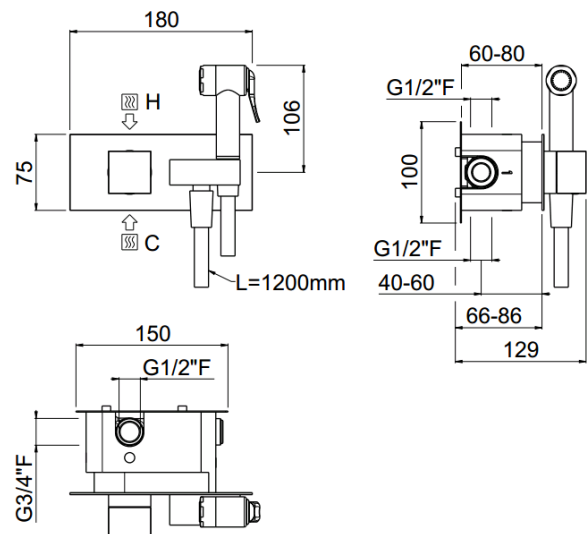

ilQuadro

ilQuadro progressive
19710/C-120-CR

TECHNICAL INFORMATION

1 way concealed progressive mixer with safety closure system, integrated shower holder. Brass push lever shower with interchangeable filter and the drip-less system. Smooth double anti-torsion PVC flexible hose 120 cm. Square plate and handles. CHROME

PICTURE

SPARE PARTS

ORIC049

FEATURES

Rain jet

Getto idromassaggio

double anti-torsion

water stop system

dripless

TECHNICAL DRAWING

FINISHINGS