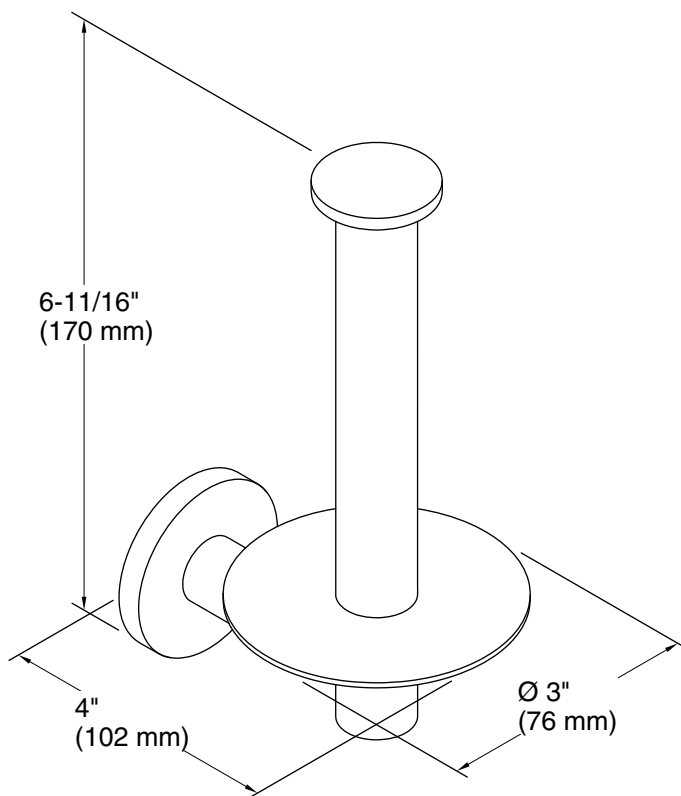

Stillness®
Vertical toilet paper holder
K-14459

Features

- Can be mounted vertically or horizontally.
- Solid brass construction for durability and reliability.
- Coordinates with Stillness faucets and accessories.

Technical Information

All product dimensions are nominal.

Material: Brass, Zinc

Notes

Install this product according to the installation guide.

CAUTION: Risk of personal injury. Do not install these products in any area where they are likely to be used inadvertently as a grab bar or support bar. These products are not designed or intended for use as a grab bar or support bar.