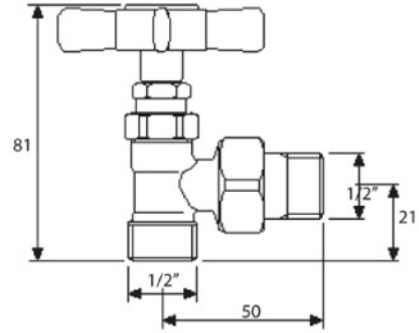

TOWELWARMER Collection	
Code	Description
9057-C 9058-I/N/O/OR 9058-B/ND/R	Rope 2 towel warmer 575x860 mm (208 W - 178 Kcal/h t 50°) Chrome Incalux, Nickel, Dark Gold, Rose Gold Bronze, Dark Nickel, Copper

GH
GENTRY HOME

Verona - Italy
 tel. +39 045 8006917
 fax. +39 045 8020111
 gentry-home.com

TOWELWARMER Collection	
Code	Description
9127-C 9128-I/N/O/OR 9128-B/ND/R	Valves (pair) Chrome Incalux, Nickel, Dark Gold, Rose Gold Bronze, Dark Nickel, Copper Fittings available 12/14/16 copper 12/14/16 covered
9126	Electrical element complete with thermostatic control