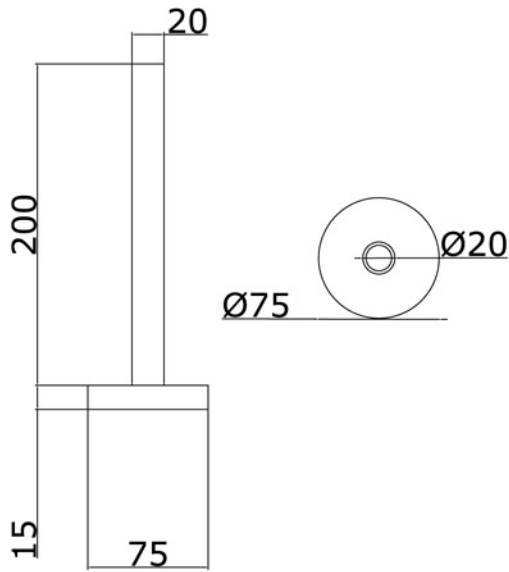

TOWELWARMER Collection	
Code	Description
9057-C 9058-I/N/O/OR 9058-B/ND/R	Rope 2 towel warmer 575x860 mm (208 W - 178 Kcal/h t 50°) Chrome Incalux, Nickel, Dark Gold, Rose Gold Bronze, Dark Nickel, Copper

GH
GENTRY HOME

Verona - Italy
 tel. +39 045 8006917
 fax. +39 045 8020111
 gentry-home.com

TOWELWARMER Collection	
Code	Description
9127-C 9128-I/N/O/OR 9128-B/ND/R	Valves (pair) Chrome Incalux, Nickel, Dark Gold, Rose Gold Bronze, Dark Nickel, Copper Fittings available 12/14/16 copper 12/14/16 covered
9126	Electrical element complete with thermostatic control