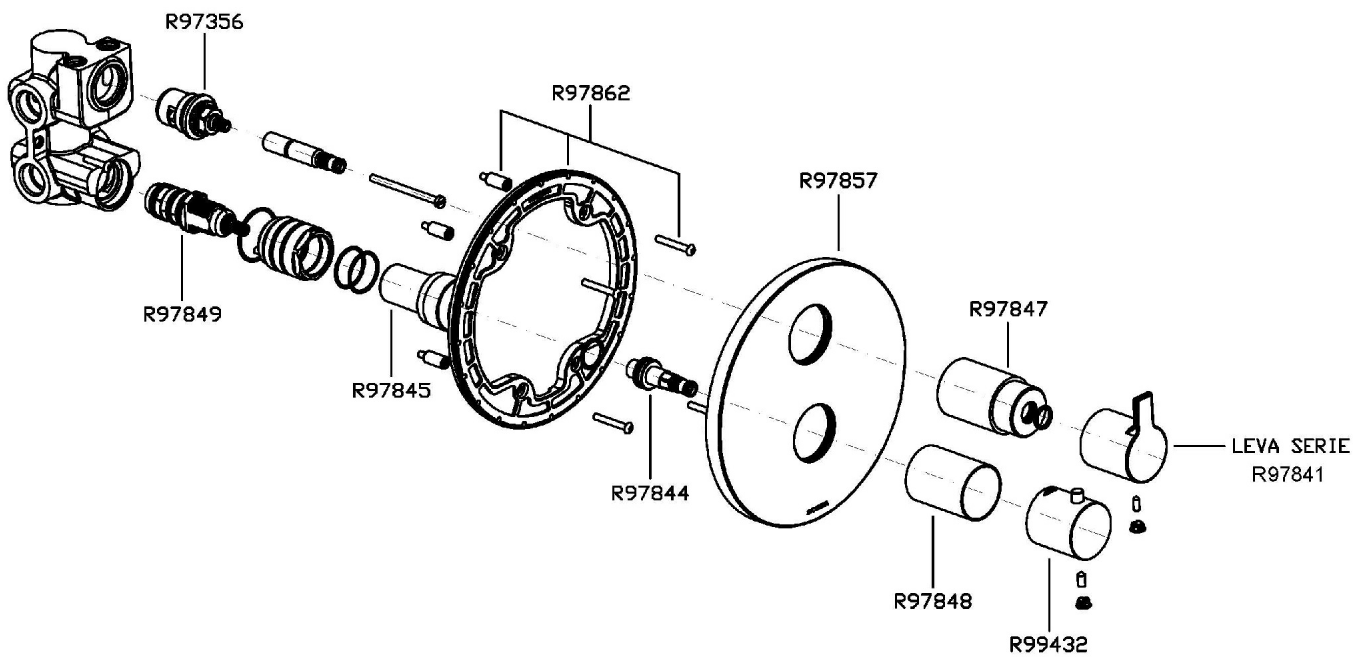

SOFT

ZP7800

Esplosi / Exploded