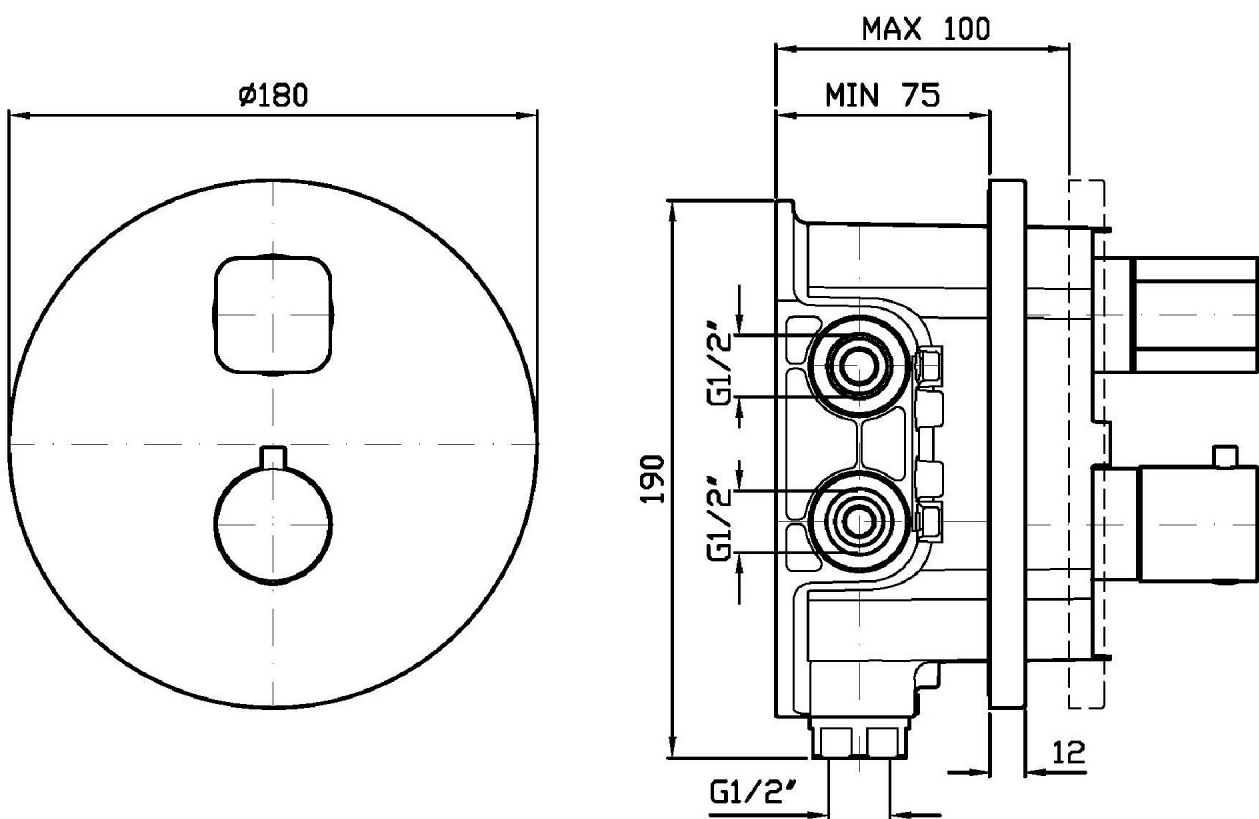

SOFT

ZP7800

Disegno Complessivo / Overall Drawing