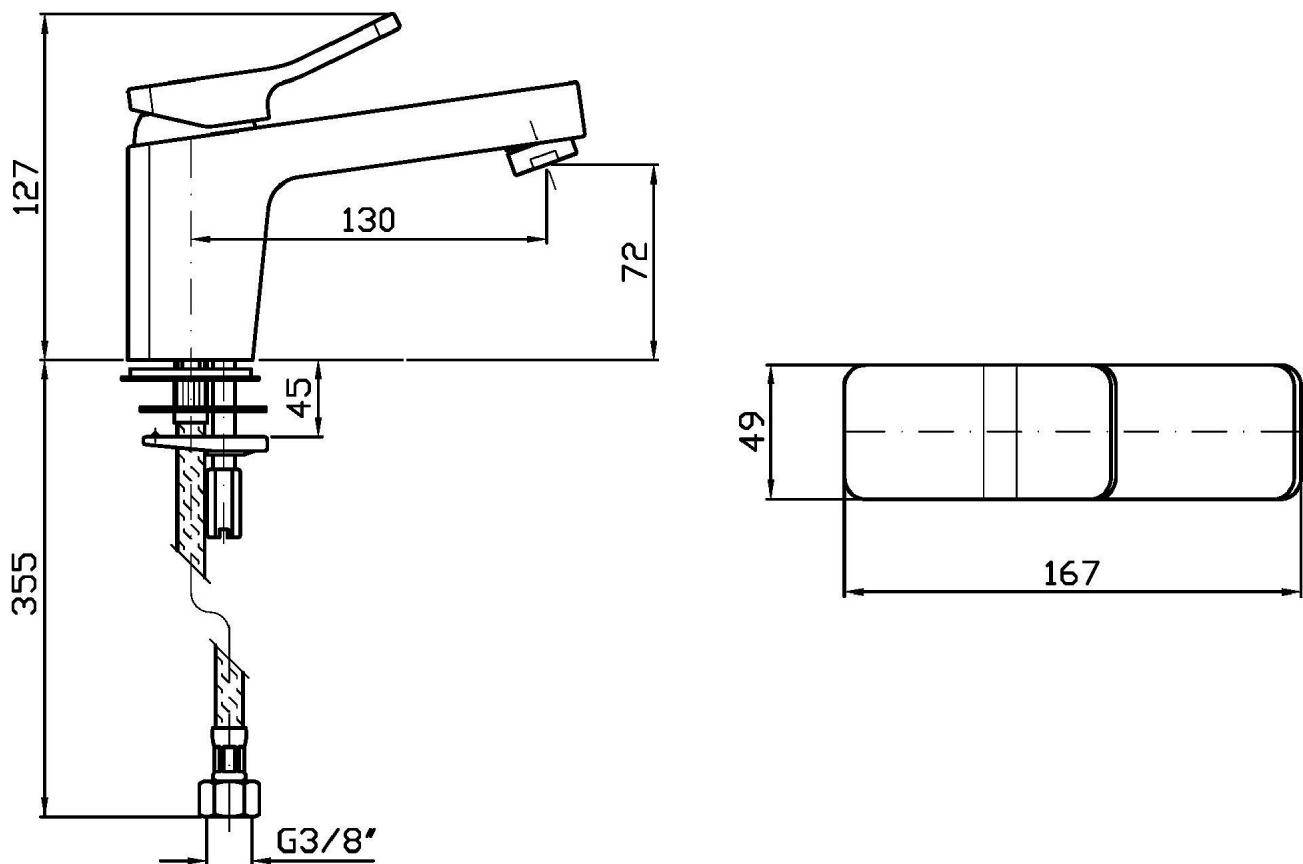

SOFT

ZP7244

Disegno Complessivo / Overall Drawing