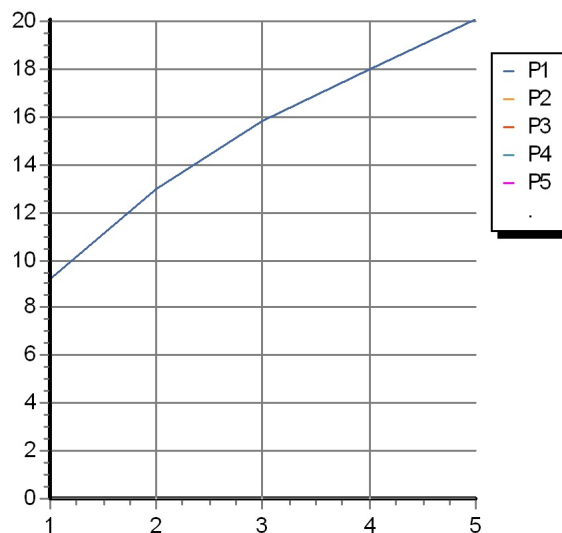

## SOFT

ZP7244

Disegno Complessivo / Overall Drawing

## SOFT

ZP7244

Portate / Flowrates (lt/min)

PRESSIONE PRESSURE	1 BAR	2 BAR	3 BAR	4 BAR	5 BAR
P1 LAVABO BASIN	9,2	13	15,8	18	20,1
P2					
P3					
P4					
P5					

## SOFT

ZP7244

Pesi e Misure / Weights and Sizes

Peso ( Kg ) Weight ( lb )	2,30 ( Kg )	5,07 ( lb )
Volume test ( dc3 ) - ( in3 )	7,43 ( dc3 )	453,41 ( in3 )
h ( mm ) - ( in )	90,00 ( mm )	3,54 ( in )
L1 ( mm ) - ( in )	250,00 ( mm )	9,84 ( in )
L2 ( mm ) - ( in )	330,00 ( mm )	12,99 ( in )