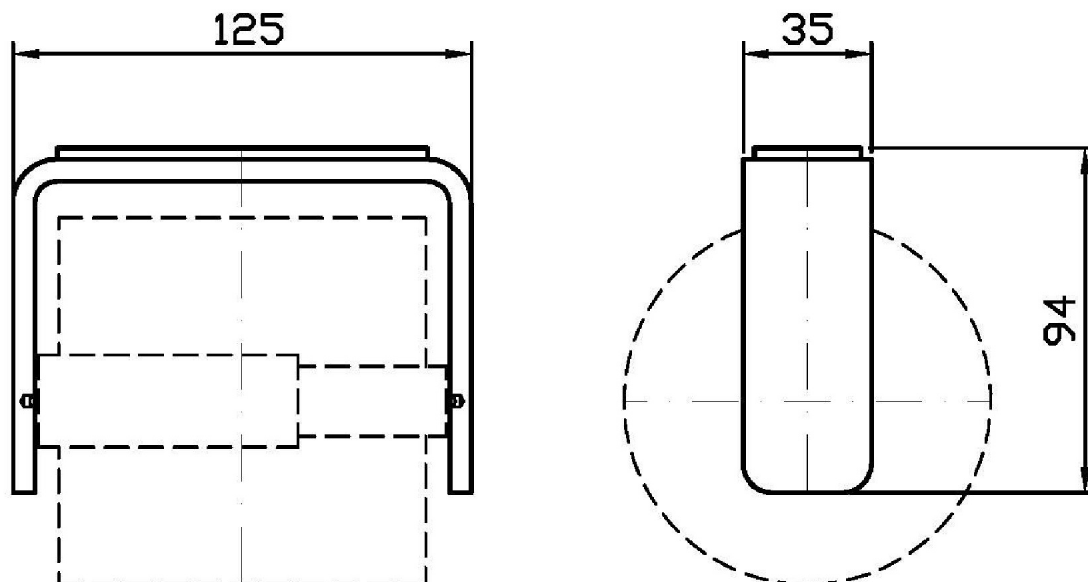

SOFT

ZAC730

Disegno Complessivo / Overall Drawing