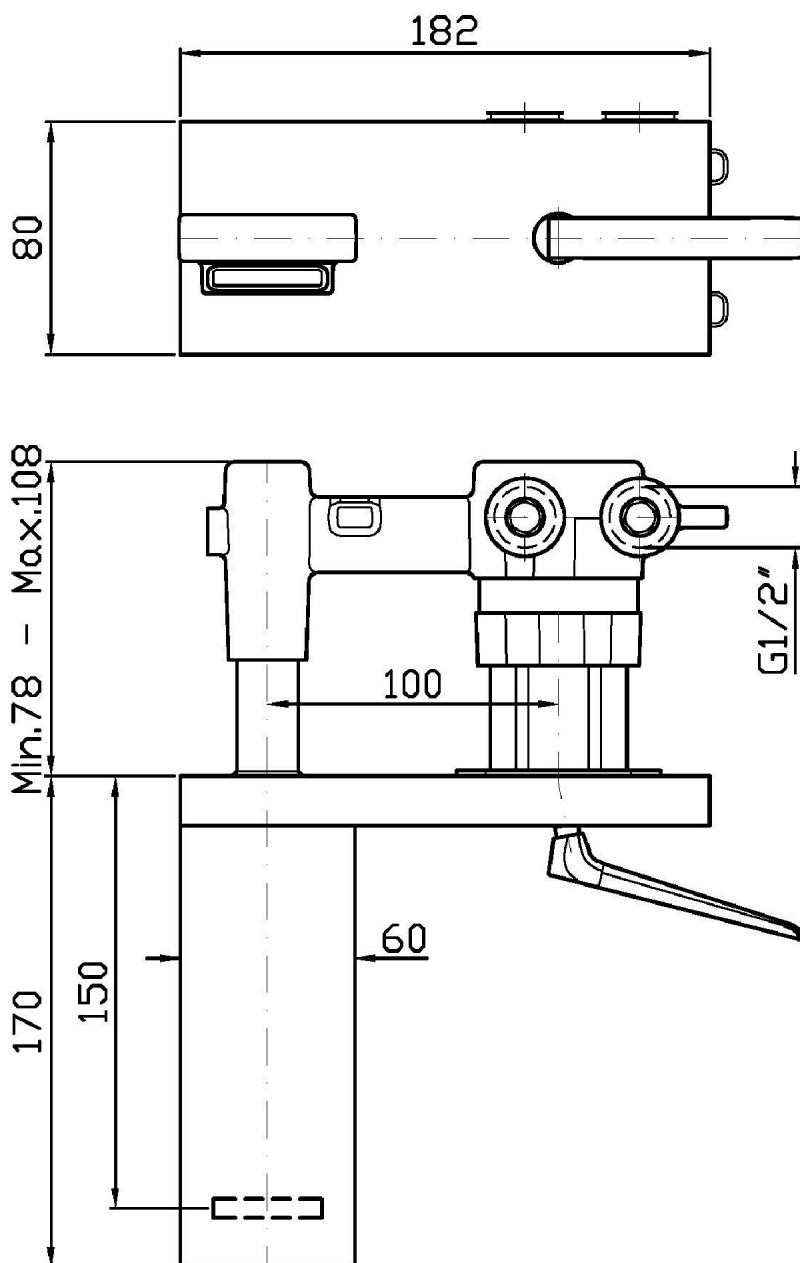

Marchio / Brand ZUCCHETTI

Classe / Class WW

HIM

ZHI641

Miscelatore monocomando incasso lavabo. / Built-in single lever basin mixer.

Miscelatore monocomando incasso lavabo con aeratore. Bocca L. 170 mm.

Built-in single lever basin mixer with aerator. Spout L. 170 mm. External part.

R99799

Parte incasso. / Built-in part.

Finiture / Finishes

Cromo / Chrome

P70

PVD Oro Rosa / PVD
Rose Gold

HIM

ZHI641

Disegno Complessivo / Overall Drawing

HIM

ZHI641

Esplosi / Exploded

HIM

ZHI641 Portate / Flowrates (lt/min)

PRESSIONE PRESSURE	1 BAR	2 BAR	3 BAR	4 BAR	5 BAR
LAVABO BASIN	2,5	3,4	4,2	4,5	4,7
P1					
P2					
P3					
P4					
P5					

HIM

ZHI641 Pesì e Misure / Weights and Sizes

Peso (Kg) Weight (lb)	3,25 (Kg)	7,16 (lb)
Volume test (dc3) - (in3)	7,50 (dc3)	457,68 (in3)
h (mm) - (in)	90,00 (mm)	3,54 (in)
L1 (mm) - (in)	250,00 (mm)	9,84 (in)
L2 (mm) - (in)	333,00 (mm)	13,11 (in)