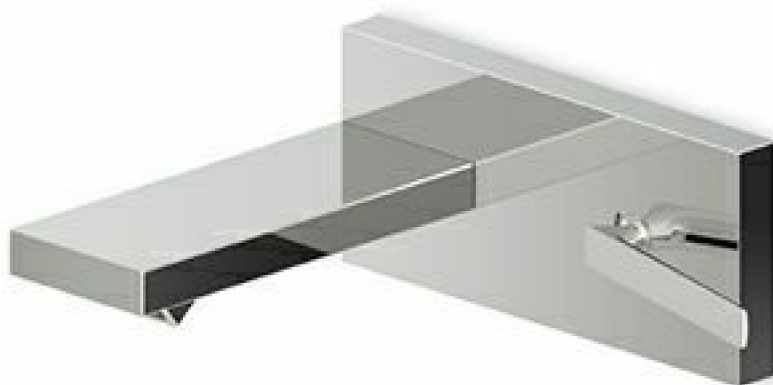

Marchio / Brand ZUCCHETTI

Classe / Class WW

HIM

ZHI641

Miscelatore monocomando incasso lavabo. / Built-in single lever basin mixer.

Miscelatore monocomando incasso lavabo con aeratore. Bocca L. 170 mm.

Built-in single lever basin mixer with aerator. Spout L. 170 mm. External part.

R99799

Parte incasso. / Built-in part.

Finiture / Finishes

Cromo / Chrome

P70

PVD Oro Rosa / PVD
Rose Gold

HIM

ZHI641

Disegno Complessivo / Overall Drawing

HIM

ZHI641

Esplosi / Exploded

HIM

ZHI641 Portate / Flowrates (lt/min)

PRESSIONE PRESSURE	1 BAR	2 BAR	3 BAR	4 BAR	5 BAR
LAVABO BASIN	2,5	3,4	4,2	4,5	4,7
P1					
P2					
P3					
P4					
P5					