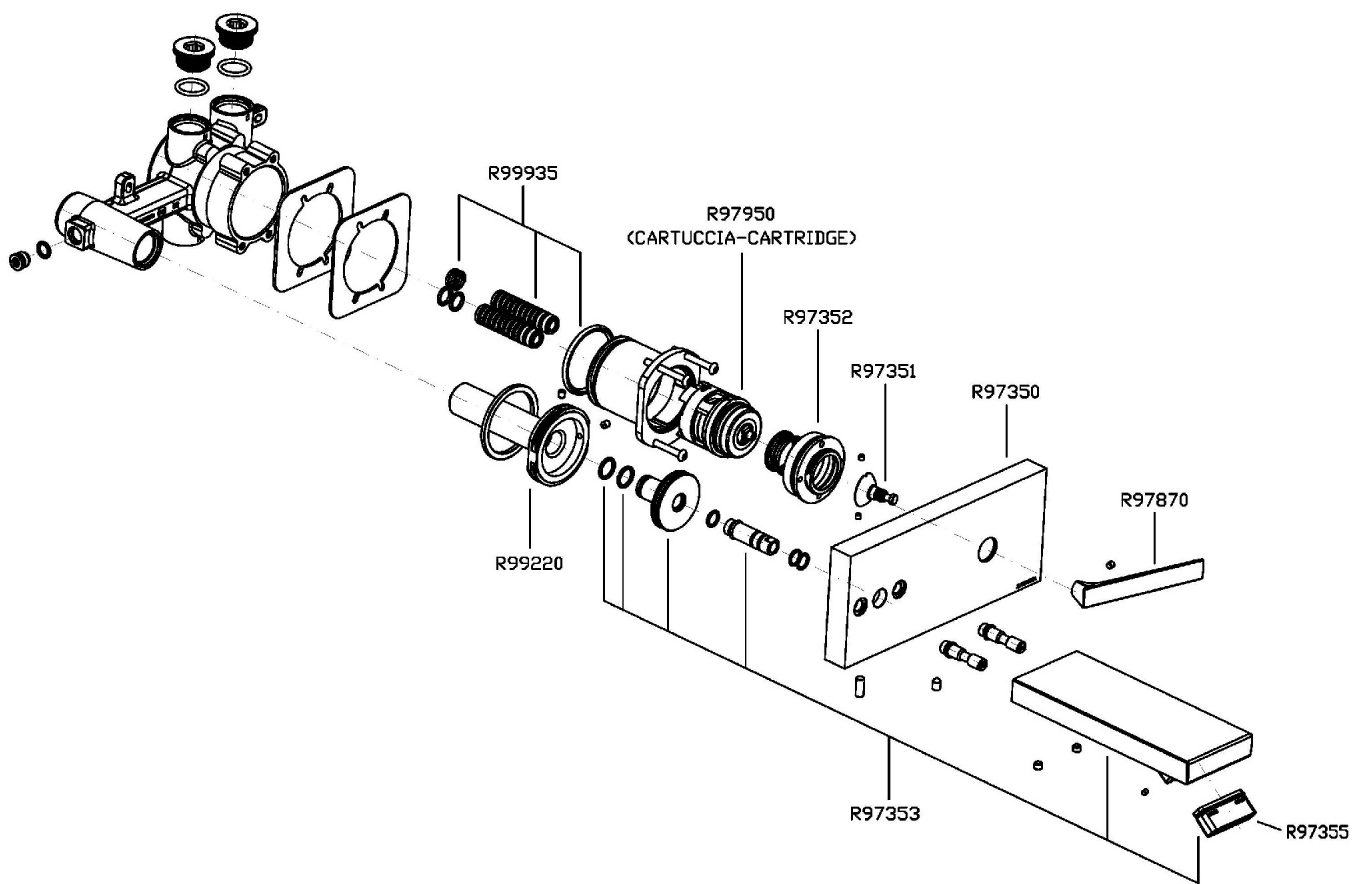

Marchio / Brand ZUCCHETTI

Classe / Class WW

HIM

ZHI641

Miscelatore monocomando incasso lavabo. / Built-in single lever basin mixer.

Miscelatore monocomando incasso lavabo con aeratore. Bocca L. 170 mm.

Built-in single lever basin mixer with aerator. Spout L. 170 mm. External part.

R99799

Parte incasso. / Built-in part.

Finiture / Finishes

Cromo / Chrome

P70

PVD Oro Rosa / PVD
Rose Gold

HIM

ZHI641

Disegno Complessivo / Overall Drawing

HIM

ZHI641

Esplosi / Exploded

HIM

ZHI641 Portate / Flowrates (lt/min)

PRESSIONE PRESSURE	1 BAR	2 BAR	3 BAR	4 BAR	5 BAR
LAVABO BASIN	2,5	3,4	4,2	4,5	4,7
P1					
P2					
P3					
P4					
P5					

HIM

ZHI641 Pesì e Misure / Weights and Sizes

Peso (Kg) Weight (lb)	3,25 (Kg)	7,16 (lb)
Volume test (dc3) - (in3)	7,50 (dc3)	457,68 (in3)
h (mm) - (in)	90,00 (mm)	3,54 (in)
L1 (mm) - (in)	250,00 (mm)	9,84 (in)
L2 (mm) - (in)	333,00 (mm)	13,11 (in)