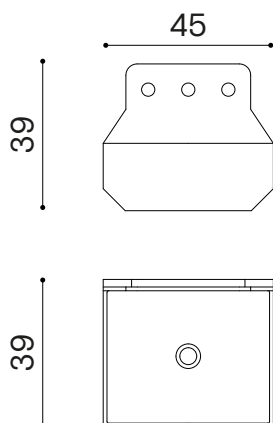

Frieze one high

Design By
MarcanteTesta

Code
white
EXLAVFRIEZE1H

light pink
EXLAVFRIEZE1H/2010

blue
EXLAVFRIEZE1H/3030

lilic
EXLAVFRIEZE1H/1515

Category
Washbasins

Module Dimensions
45 x 39 x h 39 cm

Materials
LivingTec®

Colours

- White - RAL 9016
- Light Pink NCS S 2010 - Y50R
- Lilic NCS S 1515 R60B
- Blue NCS S 3030 B30G

Weight
Product - kg
Packaging - kg

Packaging Dimensions
-