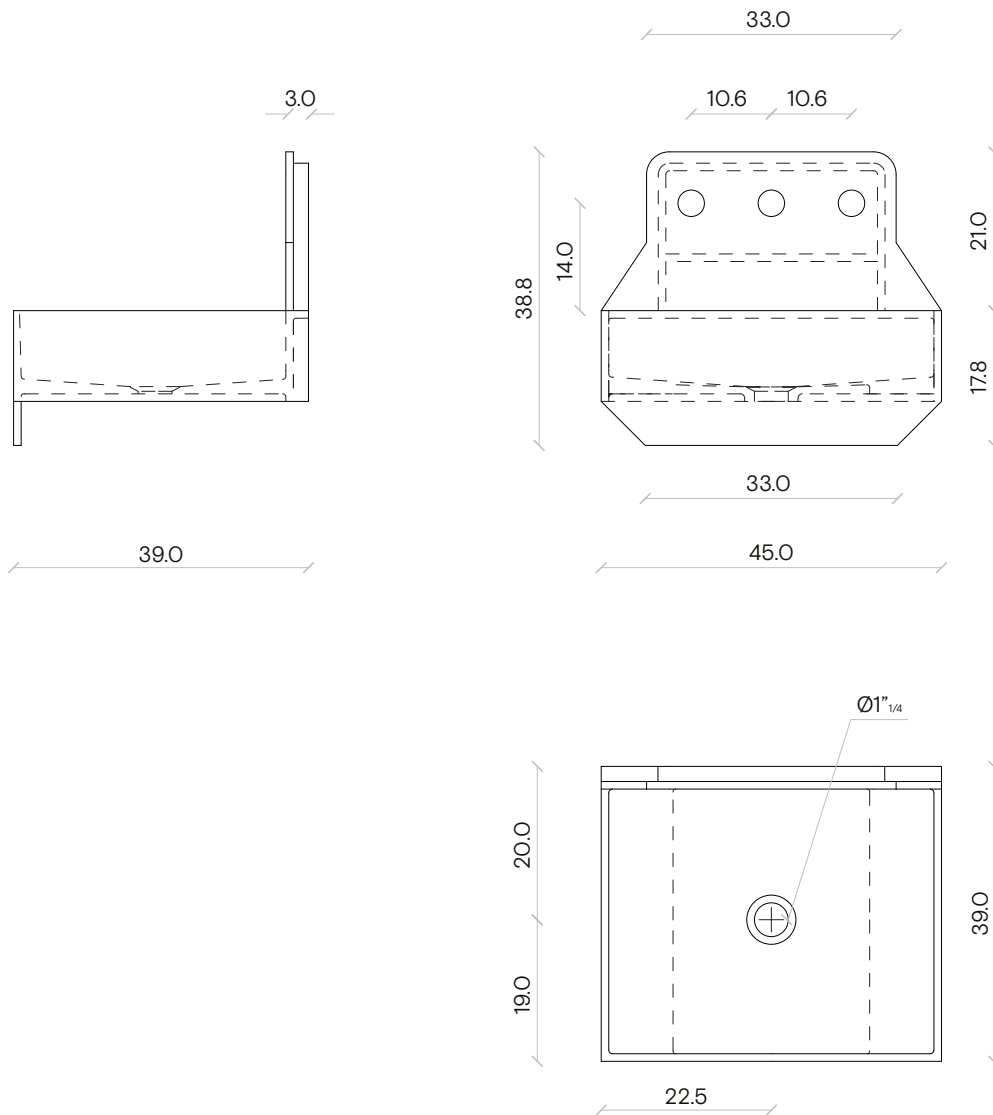

blue
EXLAVFRIEZE1H/3030

lilic
EXLAVFRIEZE1H/1515

Category
Washbasins

Module Dimensions
45 x 39 x h 39 cm

Materials
LivingTec®

Colours

- White - RAL 9016
- Light Pink NCS S 2010 - Y50R
- Lilic NCS S 1515 R60B
- Blue NCS S 3030 B30G

Weight
Product - kg
Packaging - kg

Packaging Dimensions
-

Frieze one high

Scala 1:10

Frieze one high checkered

Design By
MarcanteTesta

Code
white
EXLAVFRIEZE1HC

light pink
EXLAVFRIEZE1HC/2010

blue
EXLAVFRIEZE1HC/3030

lilic
EXLAVFRIEZE1HC/1515

Category
Washbasins

Module Dimensions
45 x 39 x h 39 cm

Materials
LivingTec®

Colours

- White - RAL 9016
- Light Pink NCS S 2010 - Y50R
- Lilic NCS S 1515 R60B
- Blue NCS S 3030 B30G

Weight
Product - kg
Packaging - kg

Packaging Dimensions
-

Frieze one high checkered

Scala 1:10