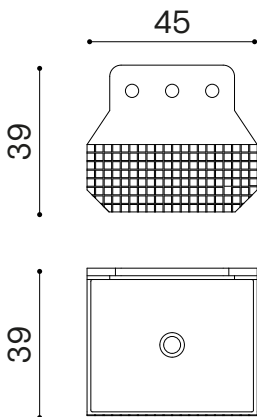

Weight
Product - kg
Packaging - kg

Packaging Dimensions
-

Frieze one high

Scala 1:10

Frieze one high checkered

Design By
MarcanteTesta

Code
white
EXLAVFRIEZE1HC

light pink
EXLAVFRIEZE1HC/2010

blue
EXLAVFRIEZE1HC/3030

lilic
EXLAVFRIEZE1HC/1515

Category
Washbasins

Module Dimensions
45 x 39 x h 39 cm

Materials
LivingTec®

Colours

- White - RAL 9016
- Light Pink NCS S 2010 - Y50R
- Lilic NCS S 1515 R60B
- Blue NCS S 3030 B30G

Weight
Product - kg
Packaging - kg

Packaging Dimensions
-

Frieze one high checkered

Scala 1:10