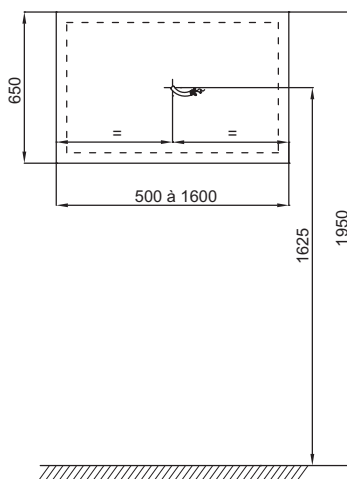

### Features

- DIMENSIONS: 100 x 3.40 x 65 cm
- MATERIAL: Glass
- WEIGHT: 9.2 kg
- INSTALLATION TYPE: Wall-mount

### Technical drawing

Product Specification: Mirror with LED lighting and anti-steam 100 cm. EB1474. Collection: NO COLLECTION. DIMENSIONS: 100 x 3.40 x 65 cm. WEIGHT: 9.2 kg. MATERIAL: Glass. INSTALLATION TYPE: Wall-mount.