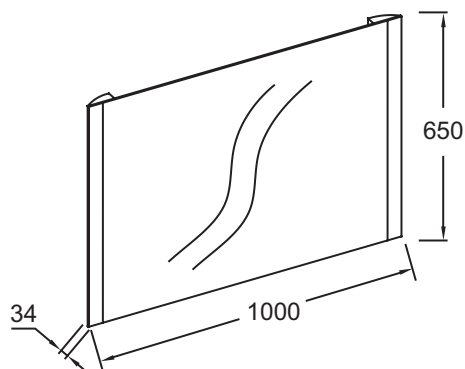

### Features

- DIMENSIONS: 100 x 3.40 x 65 cm
- MATERIAL: Glass
- WEIGHT: 9.2 kg
- INSTALLATION TYPE: Wall-mount

### Technical drawing

Product Specification: Mirror with LED lighting and anti-steam 100 cm. EB1474. Collection: NO COLLECTION. DIMENSIONS: 100 x 3.40 x 65 cm. WEIGHT: 9.2 kg. MATERIAL: Glass. INSTALLATION TYPE: Wall-mount.