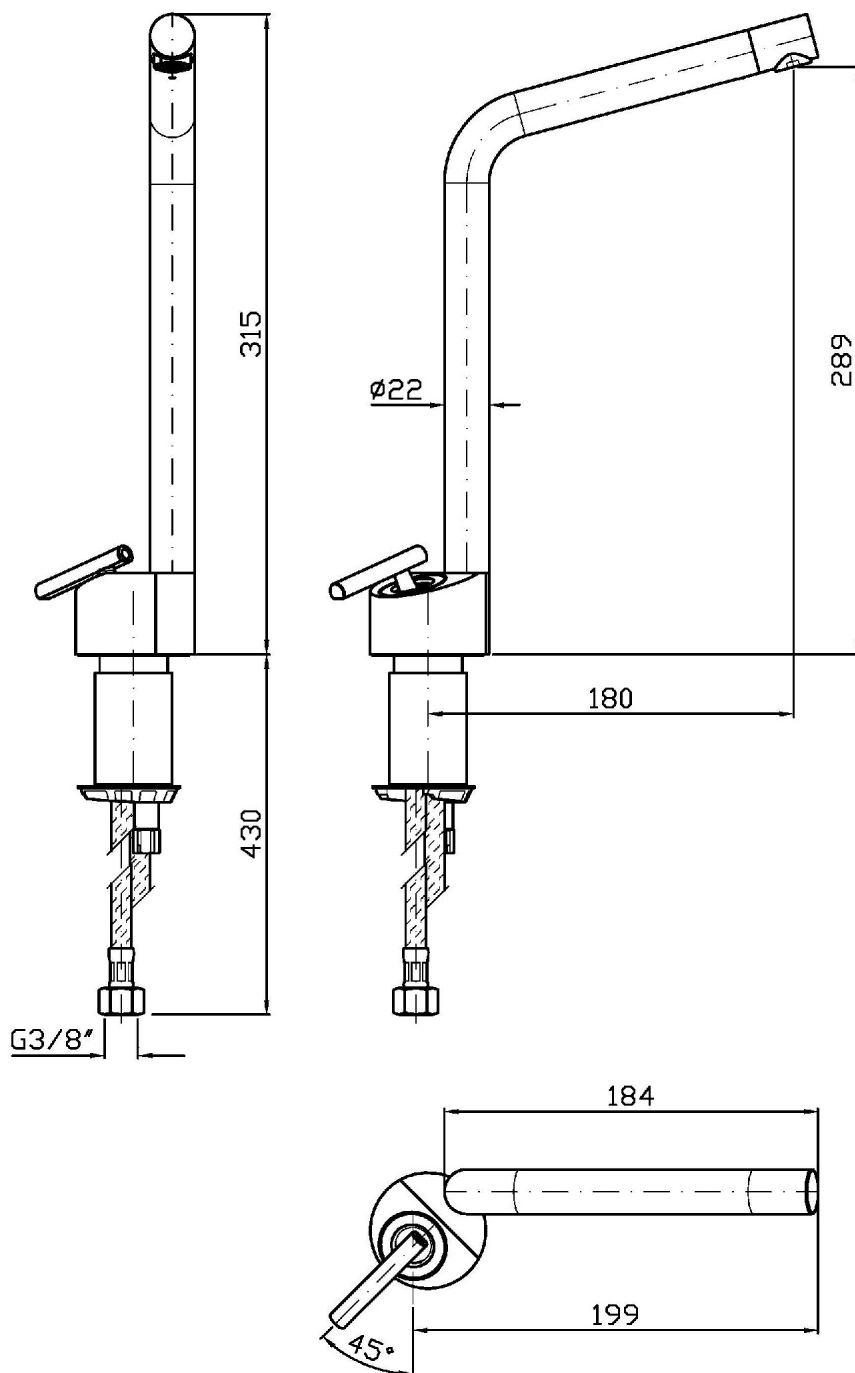

Single lever basin mixer with high swivel spout, aerator, flexible tails.

Finiture / Finishes

Cromo / Chrome

N7

Nero Soft Touch / Soft
Touch Black

CLOSER

ZCL571

Disegno Complessivo / Overall Drawing

CLOSER

ZCL571

Esplosi / Exploded

CLOSER

ZCL571 Portate / Flowrates (lt/min)

PRESSIONE PRESSURE	1 BAR	2 BAR	3 BAR	4 BAR	5 BAR
LAVABO BASIN	3,7	5,2	6,5	7,5	8,2
P1					
P2					
P3					
P4					
P5					

CLOSER

ZCL571 Pesì e Misure / Weights and Sizes

Peso (Kg) Weight (lb)	1,95 (Kg)	4,30 (lb)
Volume test (dc3) - (in3)	7,50 (dc3)	457,68 (in3)
h (mm) - (in)	90,00 (mm)	3,54 (in)
L1 (mm) - (in)	250,00 (mm)	9,84 (in)
L2 (mm) - (in)	333,00 (mm)	13,11 (in)