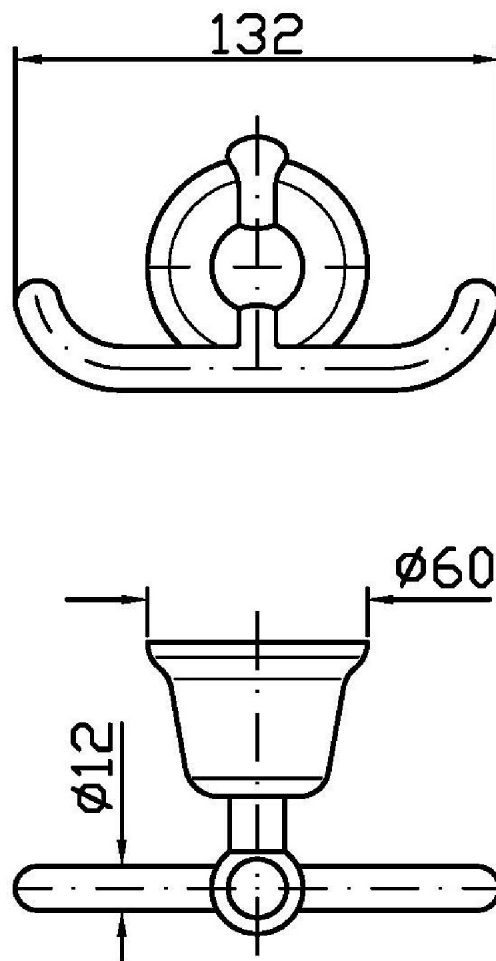

## DELFI

ZAC250

Disegno Complessivo / Overall Drawing

### Pesi e Misure / Weights and Sizes

|                               |               |               |
|-------------------------------|---------------|---------------|
| Peso ( Kg ) Weight ( lb )     | 0,54 ( Kg )   | 1,19 ( lb )   |
| Volume test ( dc3 ) - ( in3 ) | 1,21 ( dc3 )  | 73,84 ( in3 ) |
| h ( mm ) - ( in )             | 73,00 ( mm )  | 2,87 ( in )   |
| L1 ( mm ) - ( in )            | 127,00 ( mm ) | 5,00 ( in )   |
| L2 ( mm ) - ( in )            | 130,00 ( mm ) | 5,12 ( in )   |