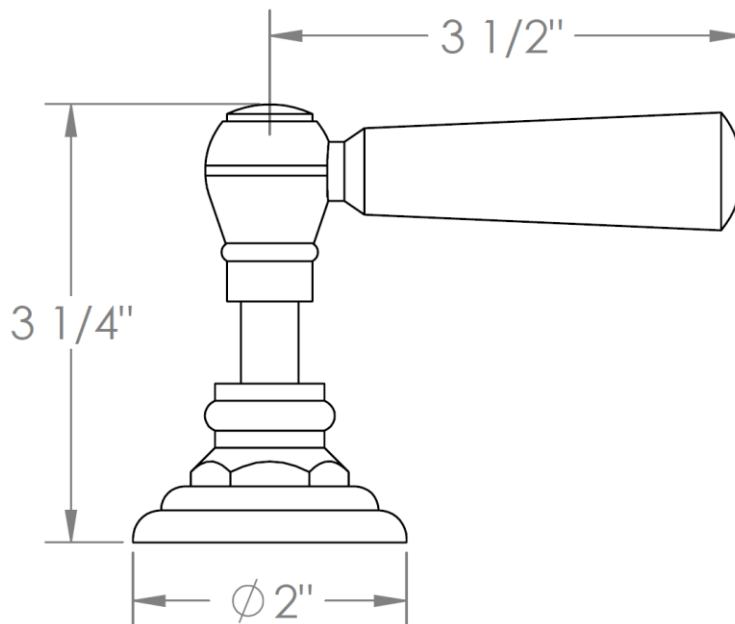

206-DTD-

Trim for Deck Mounted Valve

Plain porcelain button

For use with SS-DD4 concealed rough

HANDLE TRIM OPTIONS

S1 - PRESTON

S2 - WALTHAM

SWA - DARIEN