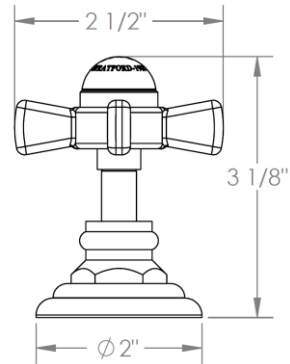

206-DTD-

Trim for Deck Mounted Valve

Plain porcelain button

For use with SS-DD4 concealed rough

HANDLE TRIM OPTIONS

S1 - PRESTON

S2 - WALTHAM

SWA - DARIEN