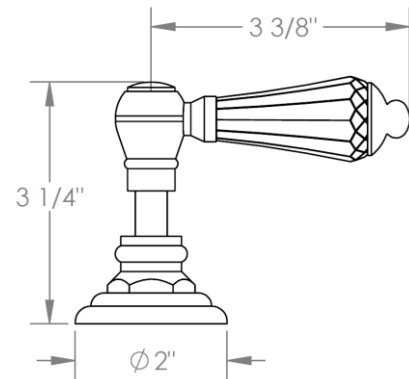

206-DTD-

Trim for Deck Mounted Valve

Plain porcelain button

For use with SS-DD4 concealed rough

HANDLE TRIM OPTIONS

S1 - PRESTON

S2 - WALTHAM

SWA - DARIEN