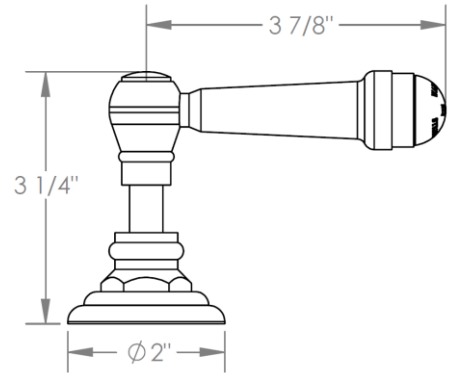

206-DTD-

Trim for Deck Mounted Valve

Plain porcelain button

For use with SS-DD4 concealed rough

HANDLE TRIM OPTIONS

S1 - PRESTON

S2 - WALTHAM

SWA - DARIEN