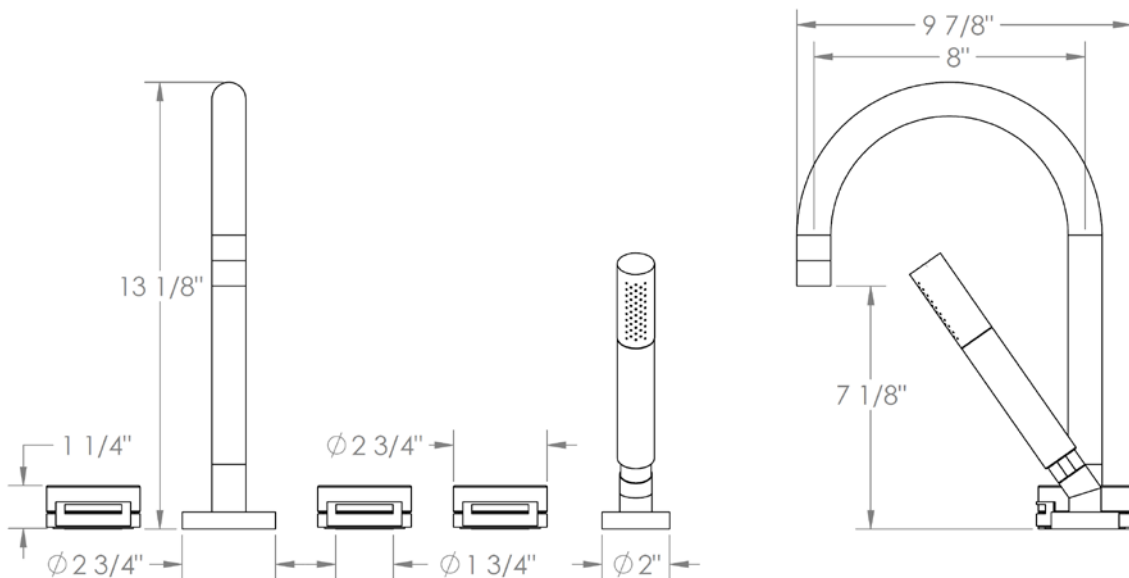

**21-8.1-E1**

**Deck Mounted 5 Hole Bath Set with Hand Shower**

Hand Shower Flow Rate: 1.75 GPM

Note: Some plumbing codes may require a remote pressure balancing valve, such as the SS-PB50.

Meets the applicable requirements of ASME A112.18.1-2005/CSA B125.1-05, entitled "Plumbing Supply Fittings"